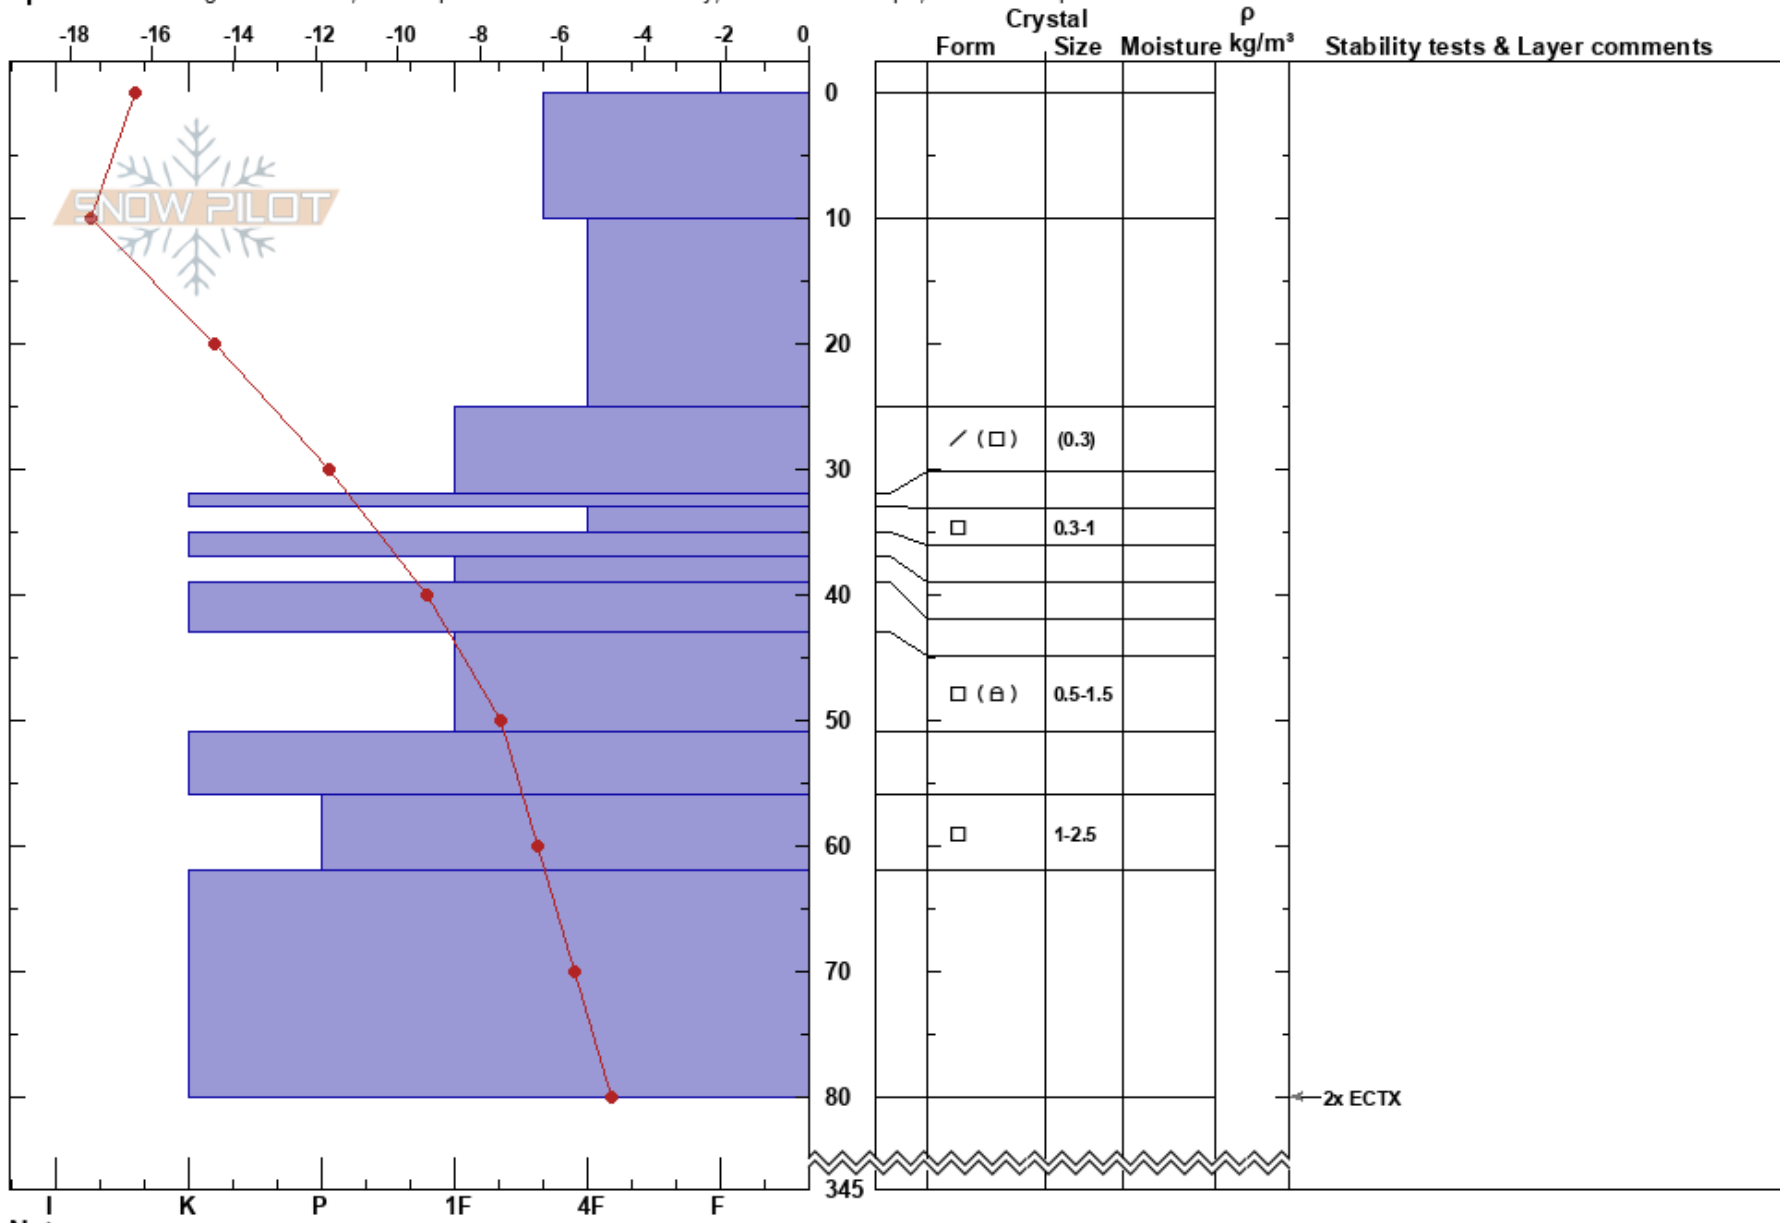

Hliðarfjall UTS 21  
 Tröllaskagi  
 Iceland  
 Elevation: 1000 m  
 Aspect:

David Stöckel  
 12/03/2023 - 10:35  
 Co-ord: 65.66291N, -18.25461W  
 Slope Angle:  
 Wind Loading: previous

Stability: Fair  
 Air Temperature: -16.9°C  
 Sky Cover: SCT  
 Precipitation: NO  
 Wind: N Calm  
 HS:345  
 PF: 0  
 PS: 0  
 32-33cm: Problematic layer

Specifics: Pit dug in a Ski Area; Pit is representative of backcountry; Ski tracks on slope; We skied slope

Notes: