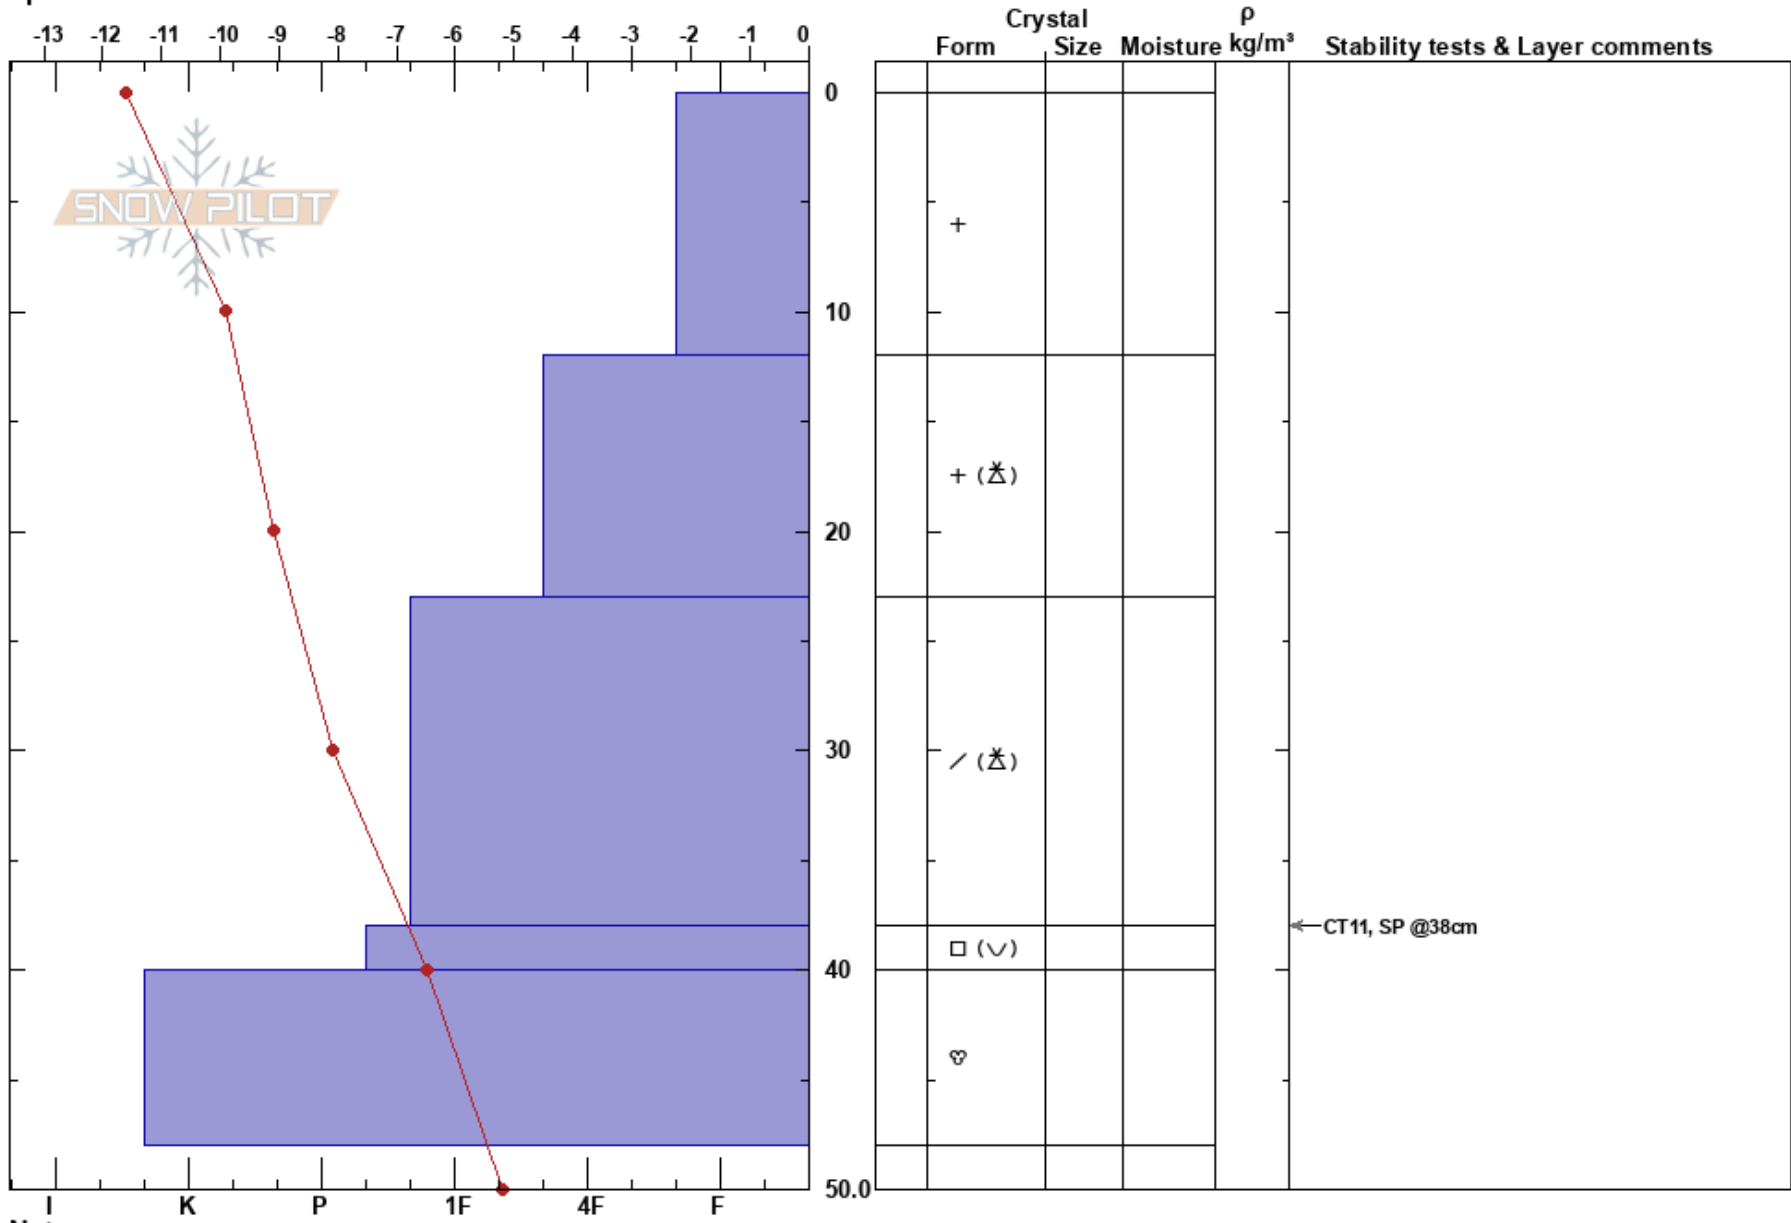

Klettahnjúkur  
 Tröllaskagi  
 Iceland  
 Elevation: 608 m  
 Aspect:  
 Specifics:

Gestur Hansson  
 12/03/2023 - 09:30  
 Co-ord: 66.11977N, -18.99592W  
 Slope Angle: 32°  
 Wind Loading:

Stability:  
 Air Temperature: -12.3°C PF: 30  
 Sky Cover: OVC  
 Precipitation: S-1  
 Wind: Light Breeze

Layer Notes:  
 38-40cm: Problematic layer

Notes: