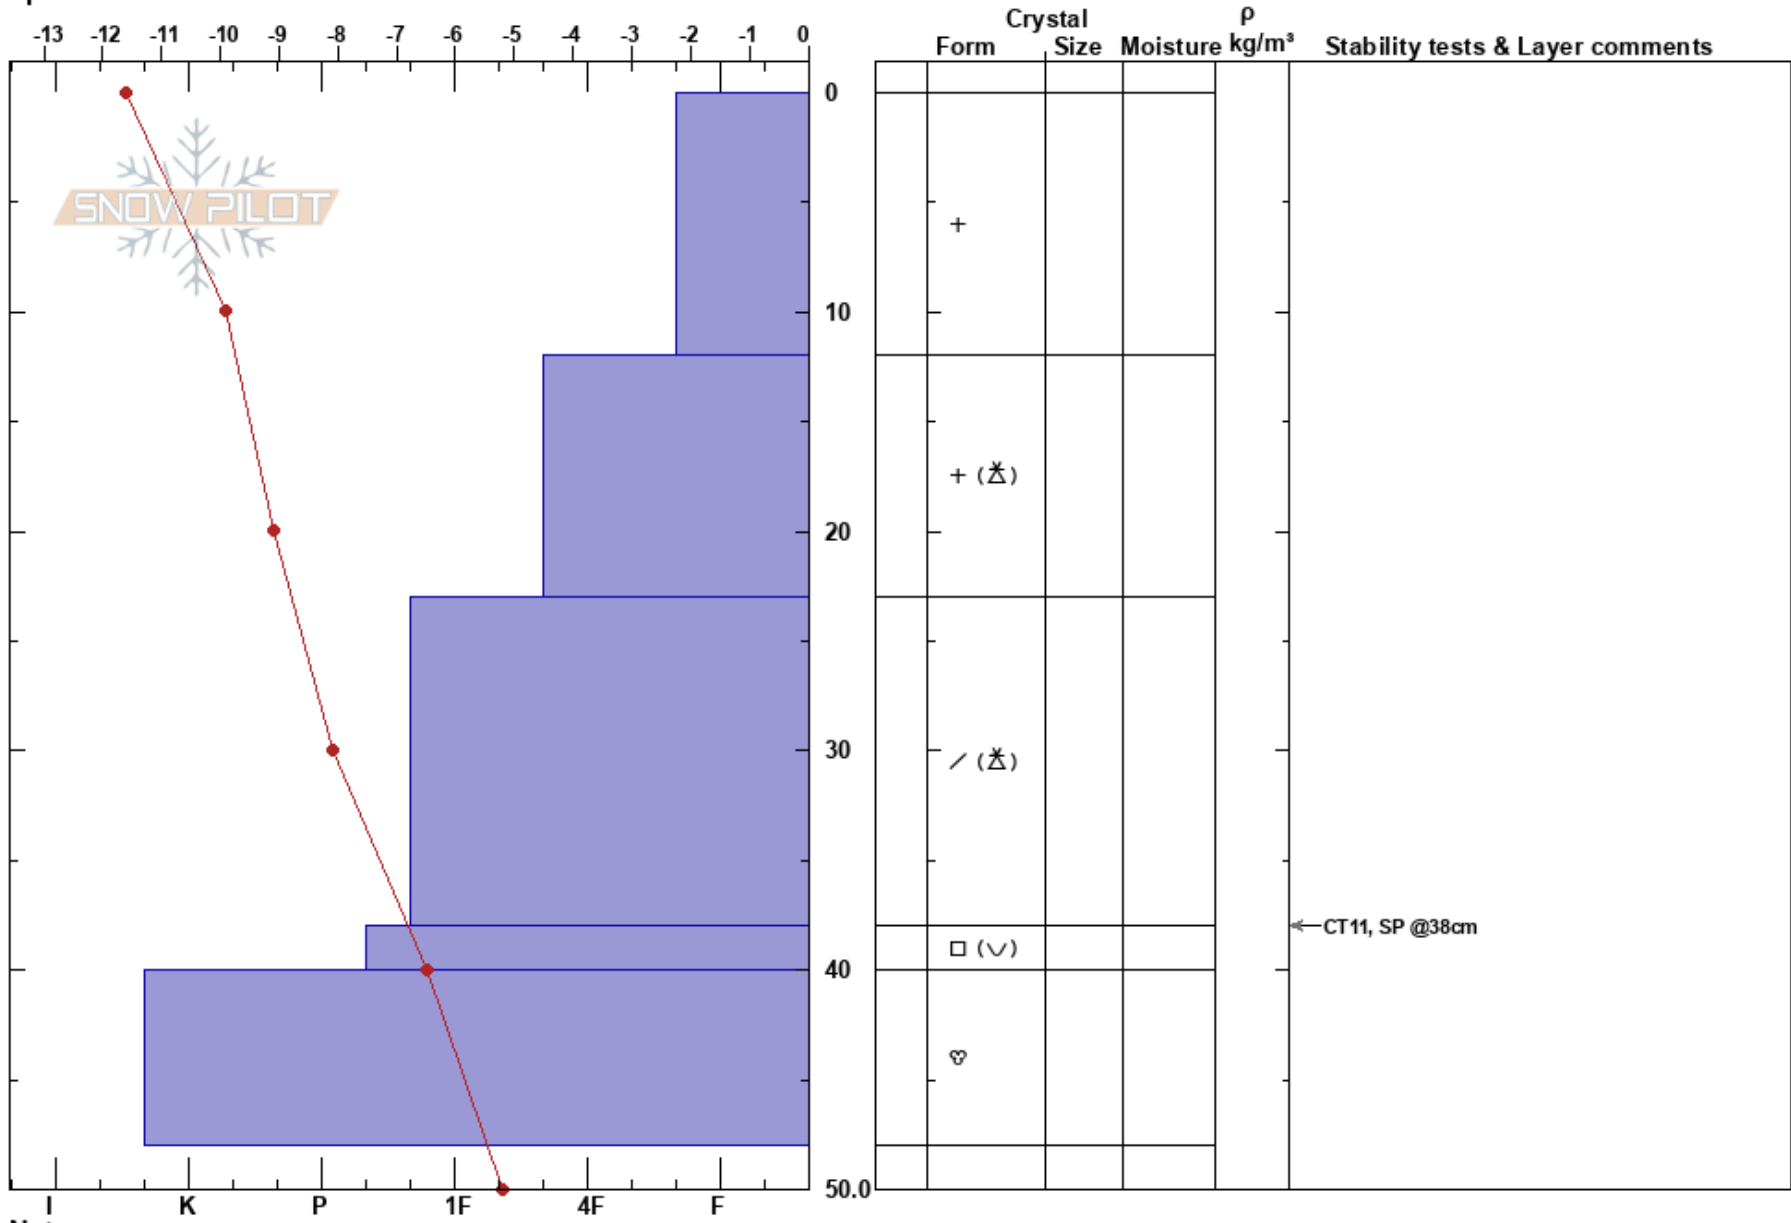

Klettahnjúkur
 Tröllaskagi
 Iceland
 Elevation: 608 m
 Aspect:
 Specifics:

Gestur Hansson
 12/03/2023 - 09:30
 Co-ord: 66.11977N, -18.99592W
 Slope Angle: 32°
 Wind Loading:

Stability:
 Air Temperature: -12.3°C PF: 30
 Sky Cover: OVC
 Precipitation: S-1
 Wind: Light Breeze

Layer Notes:
 38-40cm: Problematic layer

Notes: