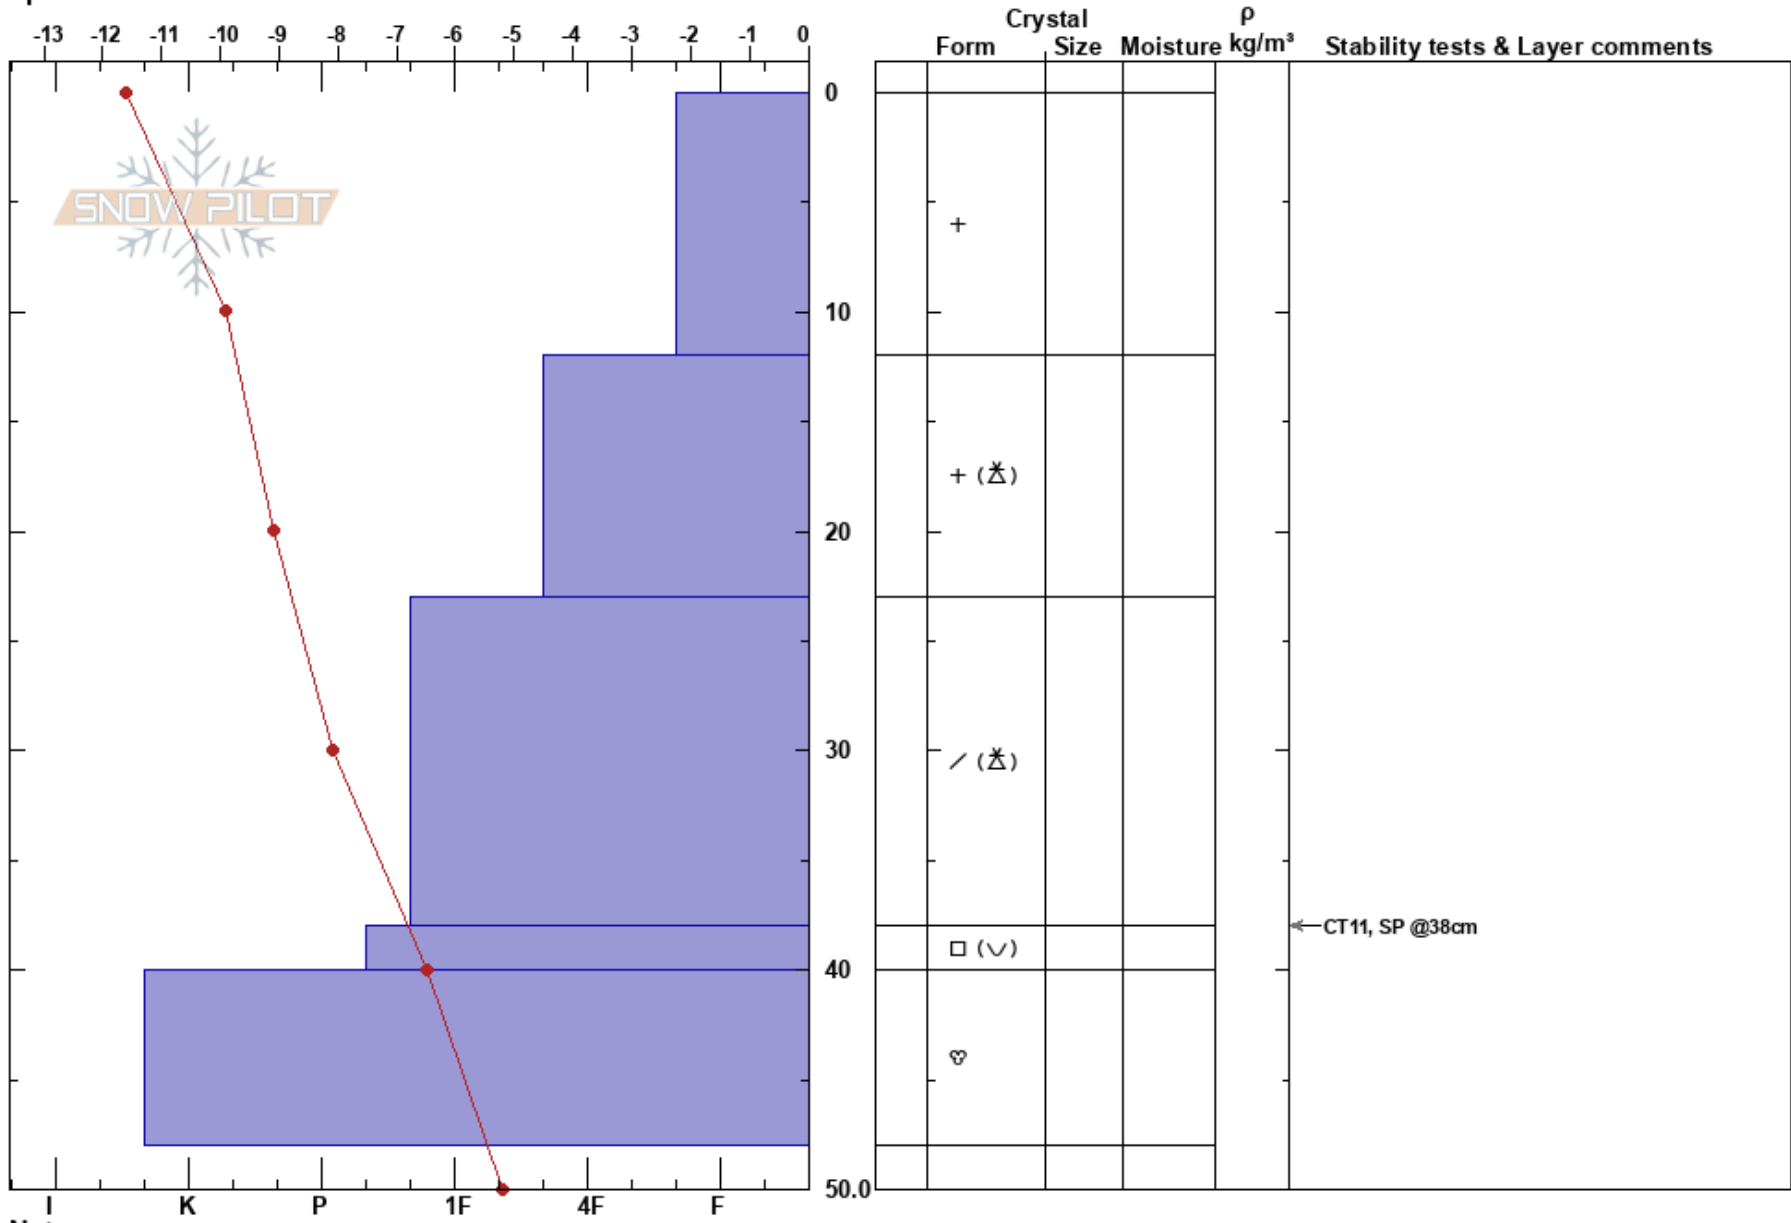

Klettahnjukur
 Tröllaskagi
 Iceland
 Elevation: 608 m
 Aspect:
 Specifics:

Gestur Hansson
 12/03/2023 - 09:30
 Co-ord: 66.11977N, -18.99592W
 Slope Angle: 32°
 Wind Loading:

Stability:
 Air Temperature: -12.3°C PF: 30
 Sky Cover: OVC
 Precipitation: S-1
 Wind: Light Breeze

Layer Notes:
 38-40cm: Problematic layer

Notes: