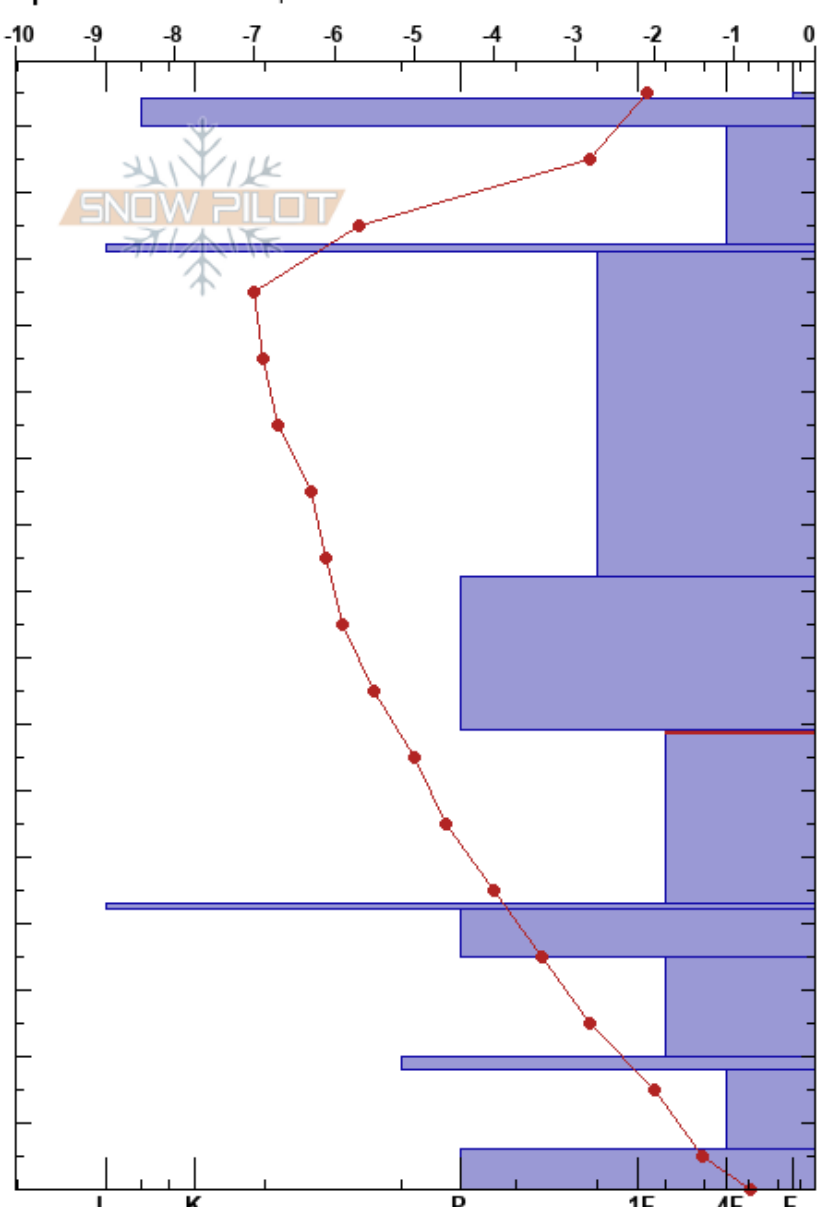

Kumroch av.path_57
 Kamchatka
 Russia
 Elevation: 960 m
 Aspect: SE
 Specifics: We skied slope

Mikhail Ryabchikov
 12/03/2023 - 14:50
 Co-ord:
 Slope Angle: 43°
 Wind Loading:

Stability: Very Good HS: 165
 Air Temperature: -3.4°C PS: 3
 Sky Cover: CLR
 Precipitation: NO
 Wind: Calm
 69-43cm: Problematic layer
 42-35cm: frozen grains

Depth (cm)	Crystal		Moisture	ρ kg/m ³	Stability tests & Layer comments
	Form	Size			
165	V	(3)	D		
160	⊙		D		← CT12, RP @160cm ← ECTN13 @160cm
150	●	0.3-0.5	D		
140	■		D		← CT18, BRK @142cm ← ECTN18 @142cm
130					
120					
110	□	1.5	D		
100					
90					
80	⊖	2	D		
70					← CT22, SC @69cm
60	□ (^)	2(4)	D		
50					
40	■		D		
42-35	□	1.5	D		42-35cm: frozen grains
30	^	3-5	D		
20	⊖ (□)		D		
10	^	5	D		
0	⊖ (□)	(1.5)	D		