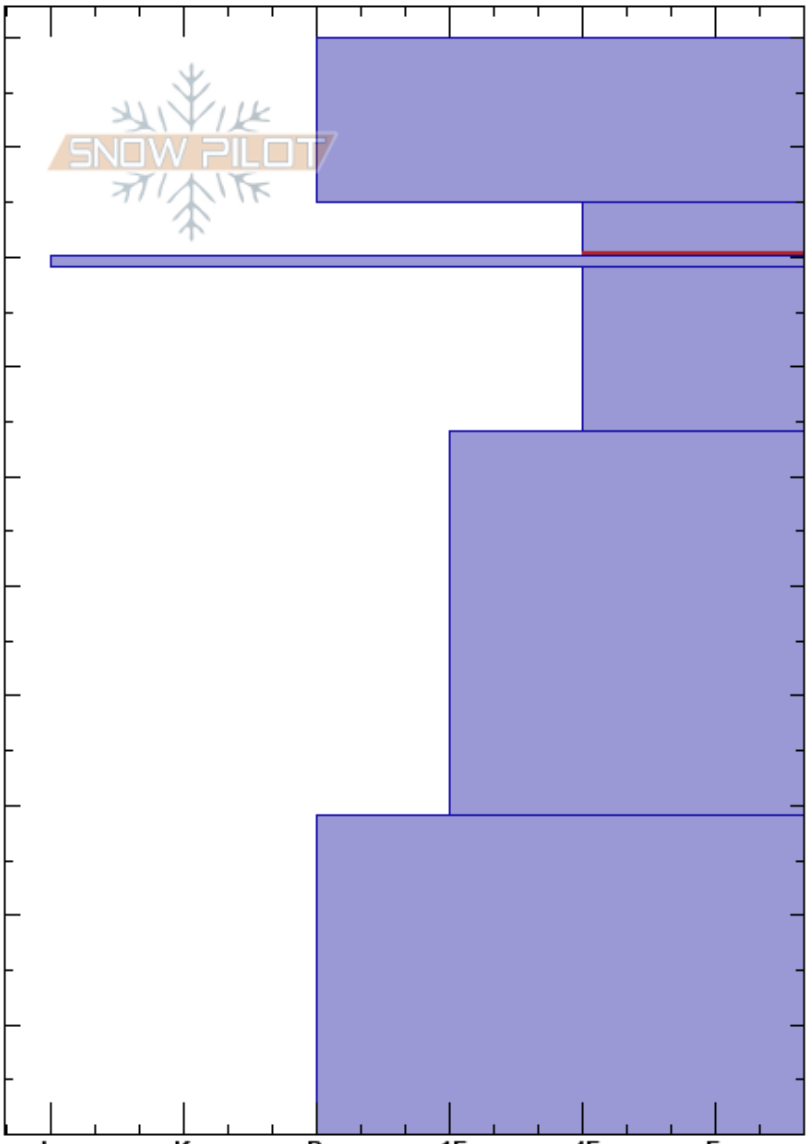

E Butter Bowl  
 Chugach Range  
 AK  
 Elevation: 3750 m  
 Aspect: 280°  
 Specifics:

Keith Davis  
 03/11/2023 - 2:30am  
 Co-ord: 60.72005N, -145.38485W  
 Slope Angle:  
 Wind Loading:

Stability:  
 Air Temperature:  
 Sky Cover:  
 Precipitation:  
 Wind:

Layer Notes:  
 85-80cm: Problematic layer

Height (m)	Crystal		$\rho$ kg/m <sup>3</sup>	Stability tests & Layer comments
	Form	Size		
100				
90	/			
85	□	1-3		
80	■			← ECTN14 @80cm Non-planar
70	□	2		
60				
50				
40				
30				
20				
10				
0				