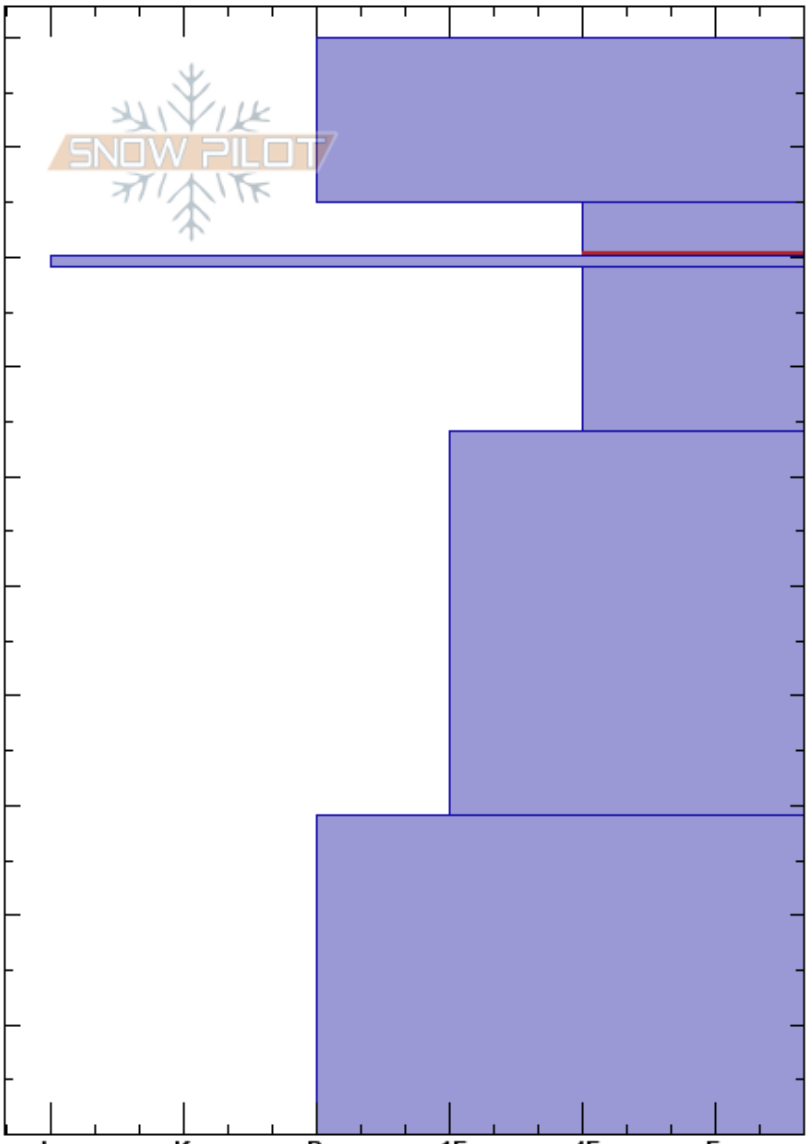

E Butter Bowl
 Chugach Range
 AK
 Elevation: 3750 m
 Aspect: 280°
 Specifics:

Keith Davis
 03/11/2023 - 2:30am
 Co-ord: 60.72005N, -145.38485W
 Slope Angle:
 Wind Loading:

Stability:
 Air Temperature:
 Sky Cover:
 Precipitation:
 Wind:

Layer Notes:
 85-80cm: Problematic layer

Height (m)	Crystal		ρ kg/m ³	Stability tests & Layer comments
	Form	Size		
100				
90	/			
85	□	1-3		
80	■			← ECTN14 @80cm Non-planar
70	□	2		
60				
50				
40				
30				
20				
10				
0				