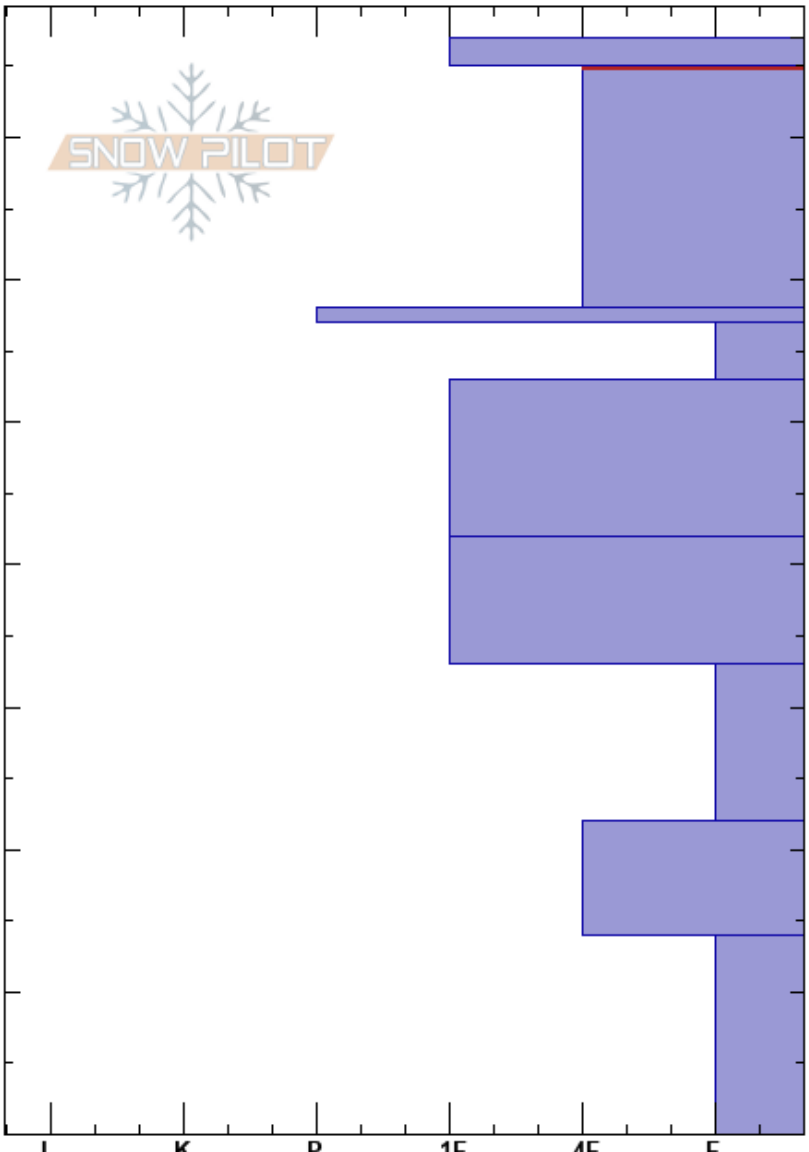

Flattop Mtn.
 Chugach Range
 AK
 Elevation: 2520 ft
 Aspect: 258°
 Specifics:

Joseph Kurtak
 03/11/2023 - 3:30pm
 Co-ord: 61.09517N, 149.67860W
 Slope Angle: 20°
 Wind Loading: previous

Stability:
 Air Temperature: -5.3°C
 Sky Cover: CLR
 Precipitation:
 Wind: Calm

HS: 77
 PF: 20
 PS: 5
 75-58cm: Problematic layer

Layer Notes:

Height (cm)	Crystal		Moisture	ρ kg/m ³	Stability tests & Layer comments
	Form	Size			
77	⊙⊙				
70	⊠	1			
60	⊙⊙				← STM @60cm ← CT23, Q2 @60cm ← ECTN21 @60cm
60	⊠	2			
50	⊠	1			
40	⊠	1			
30	⊠ (⊕)	2(2)			
20	⊠	1			← STH @20cm
10	⊠	2			
0					

Notes: Pit done on NW aspect of Flattop Mtn. Chugach front Range