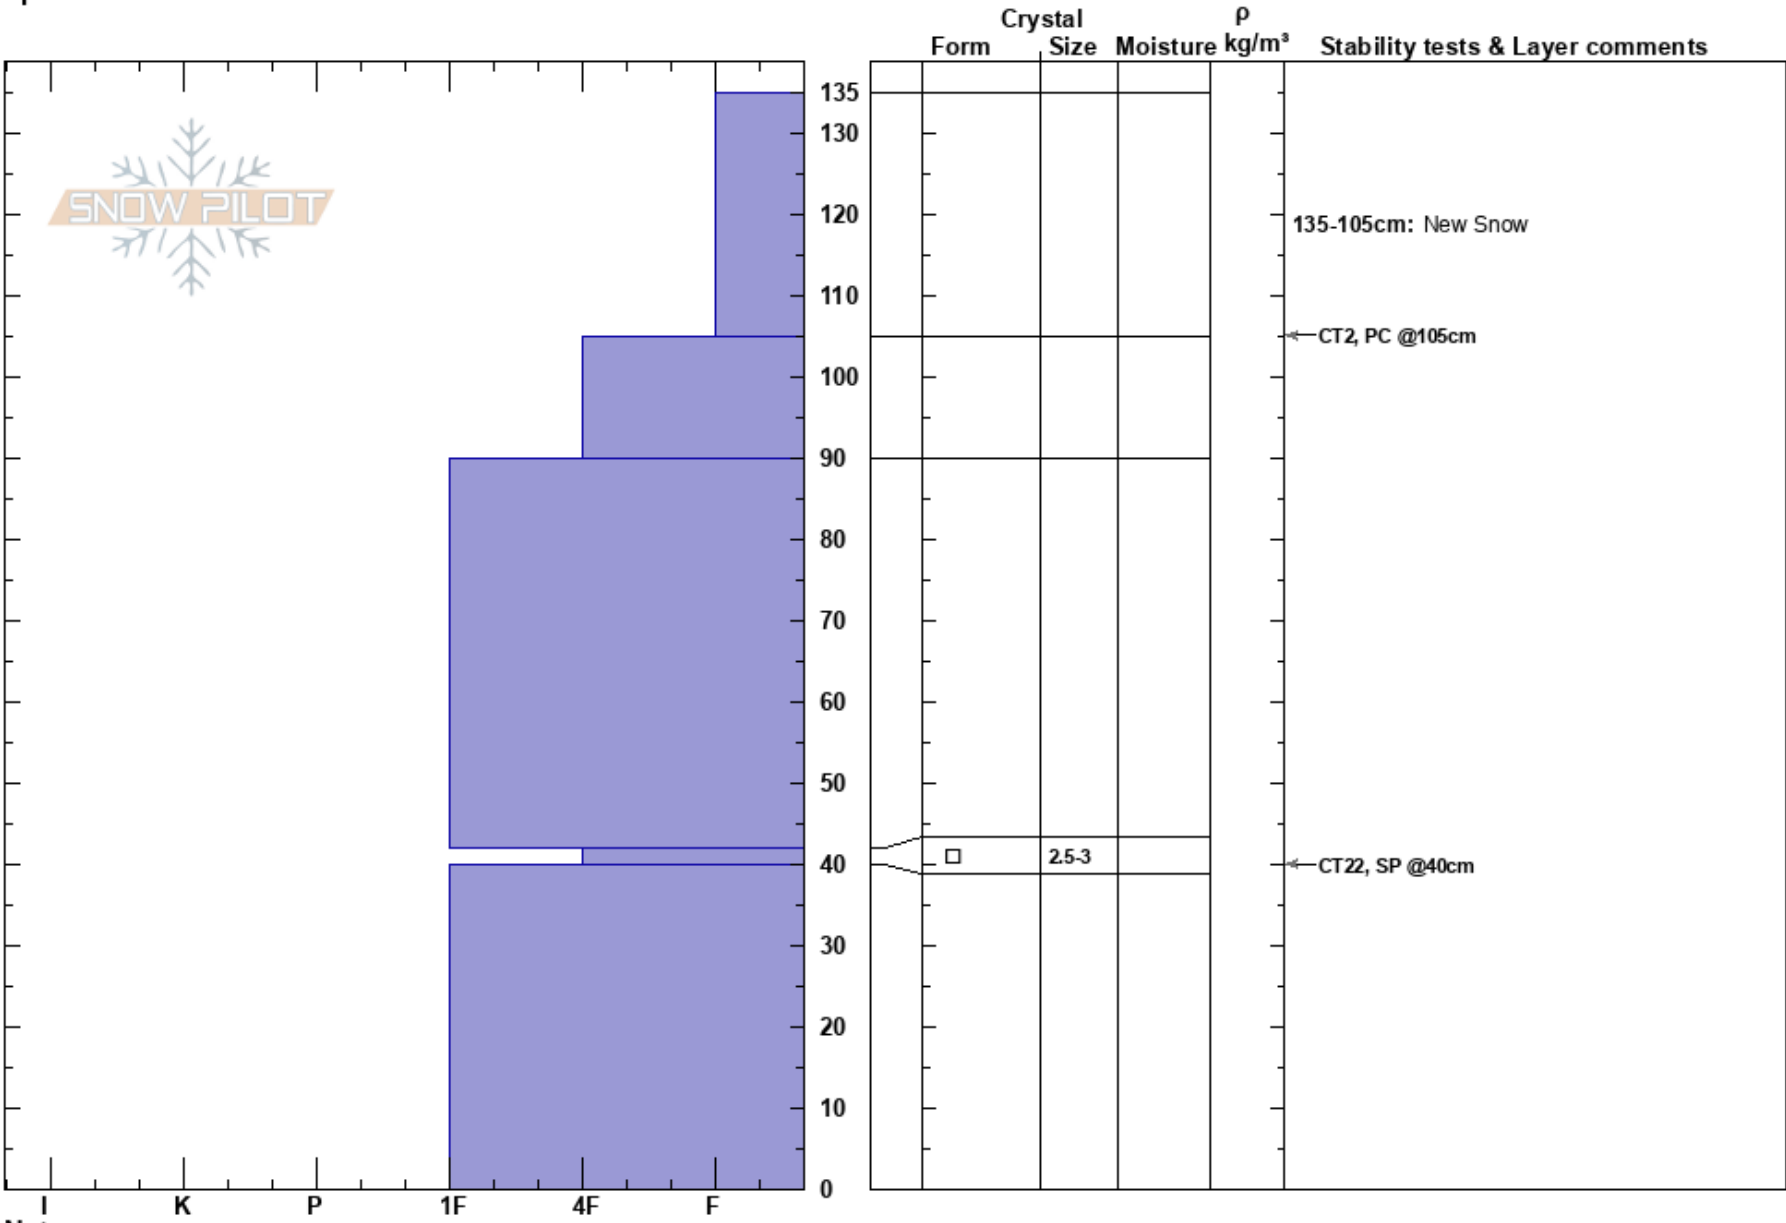

Bacon Rind Snowpit
 Madison Range-S
 MT
 Elevation: 8302 ft
 Aspect: NE
 Specifics:

Connor Culver
 03/11/2023 - 11:00am
 Co-ord: 44.95466N, -111.09152W
 Slope Angle: 20°
 Wind Loading: no

Stability:
 Air Temperature:
 Sky Cover: BKN
 Precipitation:
 Wind: W Calm

HS: 135
 135-105cm: New Snow
 42-40cm: Problematic layer

Notes: I was alone so only conducted a compression test.