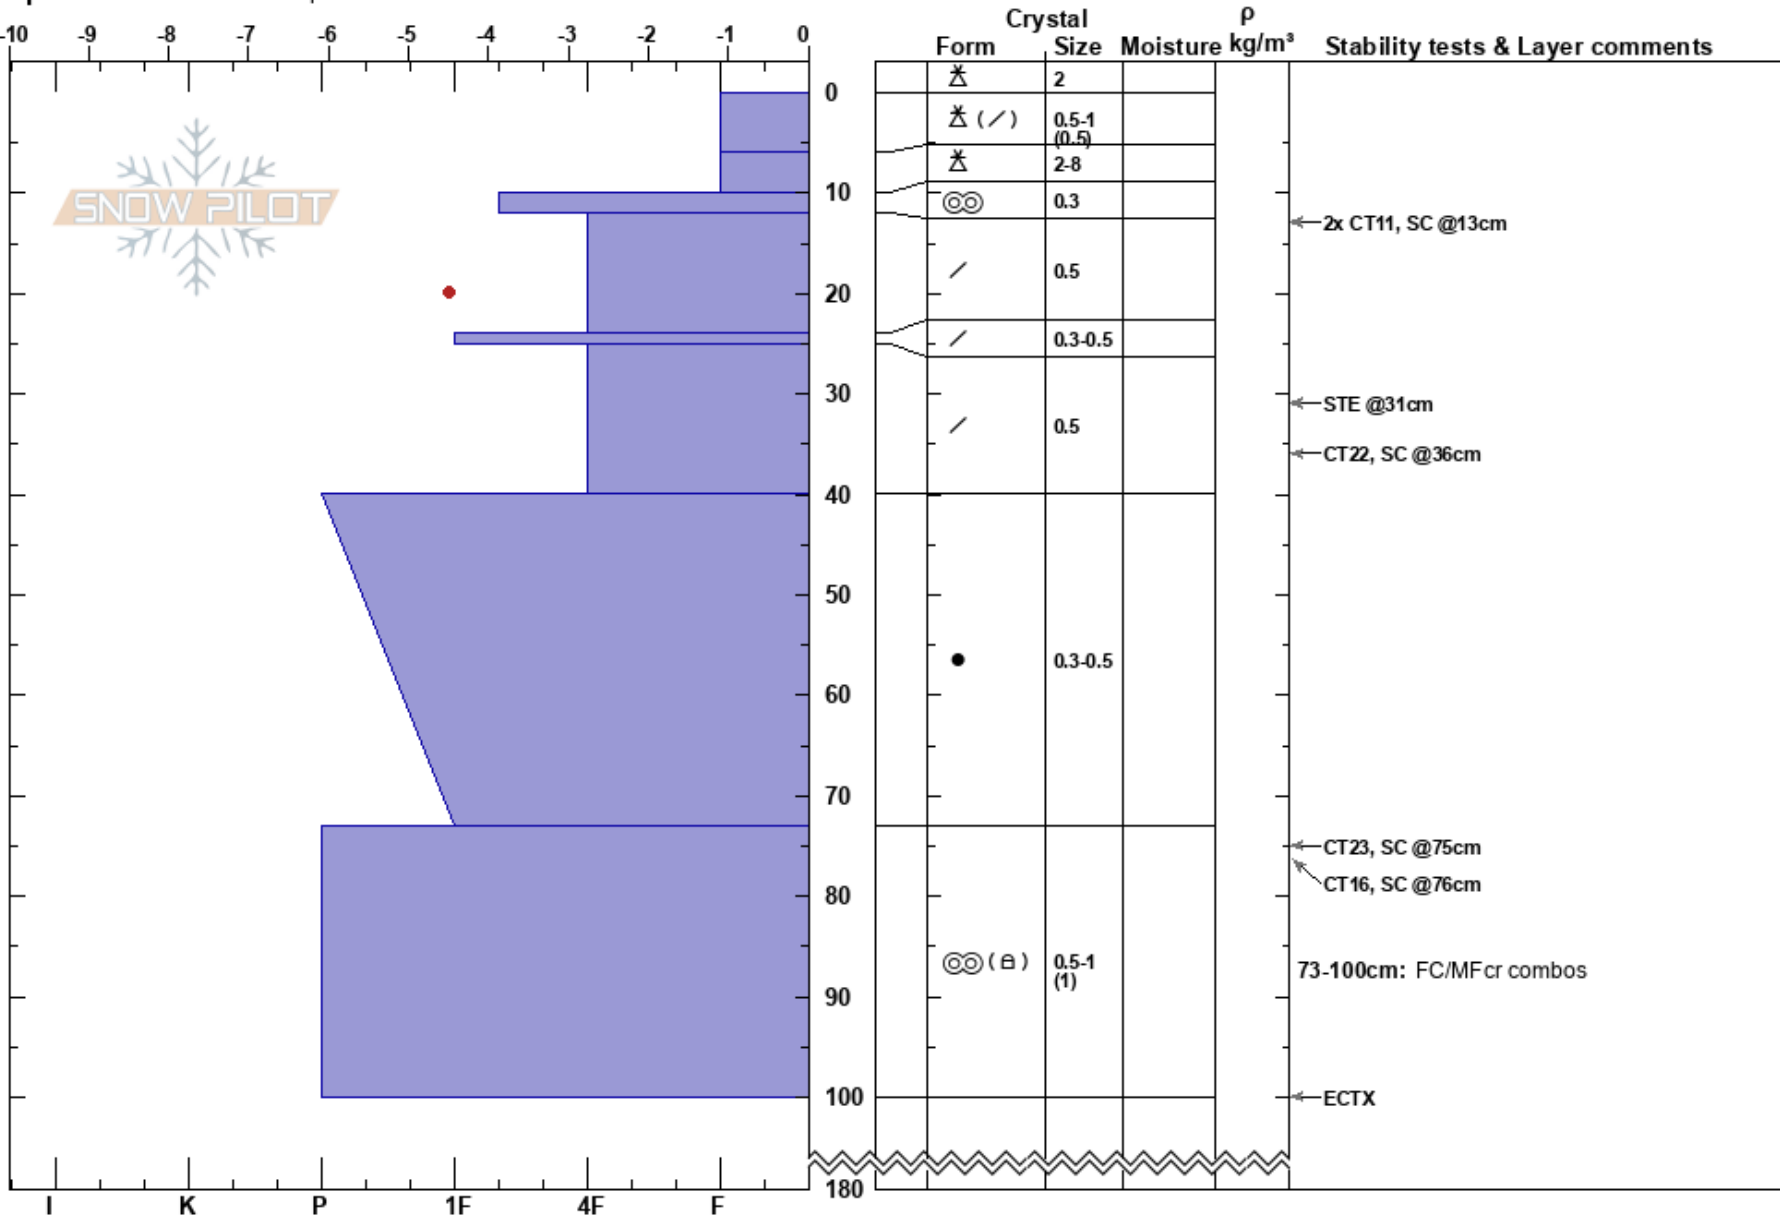

Village Canyon  
 Bear River Range  
 UT  
 Elevation: 2606 m  
 Aspect: SE

Marissa Popp  
 03/11/2023 - 11:30am  
 Co-ord: 41.42394N, -111.71867W  
 Slope Angle: 23°  
 Wind Loading:

Stability: **HS: 180**  
 Air Temperature: -5.1°C **PF: 45** 73-100cm: FC/MFcr combos  
 Sky Cover: FEW **PS: 5** 73-100cm: Problematic layer  
 Precipitation: NO  
 Wind: Calm

Specifics: Ski tracks on slope

Notes: