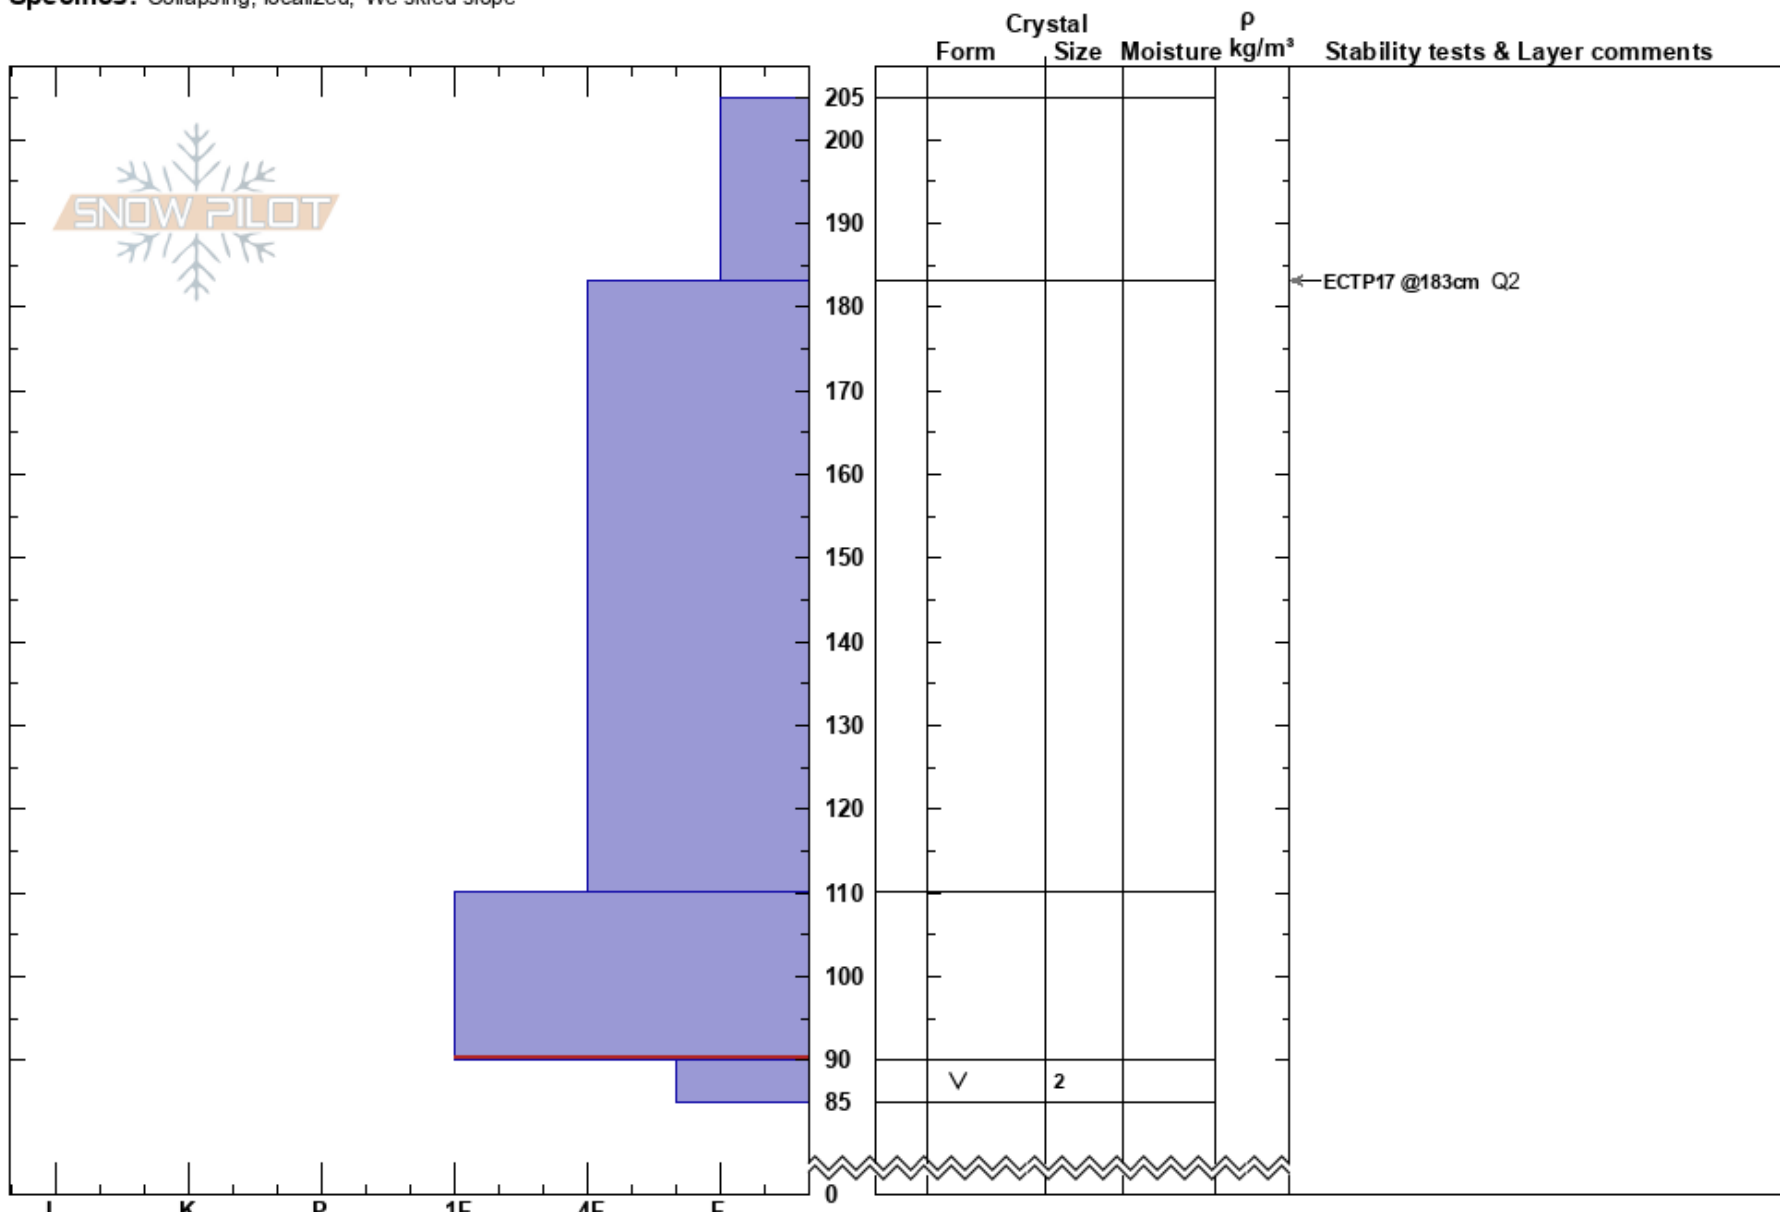

Pebble YNP
 Absaroka Range
 MT
Elevation: 8760 ft
Aspect: 92°
Specifics: Collapsing, localized; We skied slope

Don Carroll
 03/11/2023 - 1:00pm
Co-ord: 45.02796N, -110.04695W
Slope Angle: 32°
Wind Loading: yes

Stability:
Air Temperature: 22°F
Sky Cover: BKN
Precipitation: NO
Wind: W Light Breeze

HS: 205
PF: 15 110-90cm: Problematic layer
PS: 5

Notes: Submitted by Silver Gate Lodging. DCarroll and JGildehaus. Wind loaded east slope. wind and sun effect in area; drifts from east wind as well; propagate at 22cm new snow interface; major concern at 90 cm on surface hoar