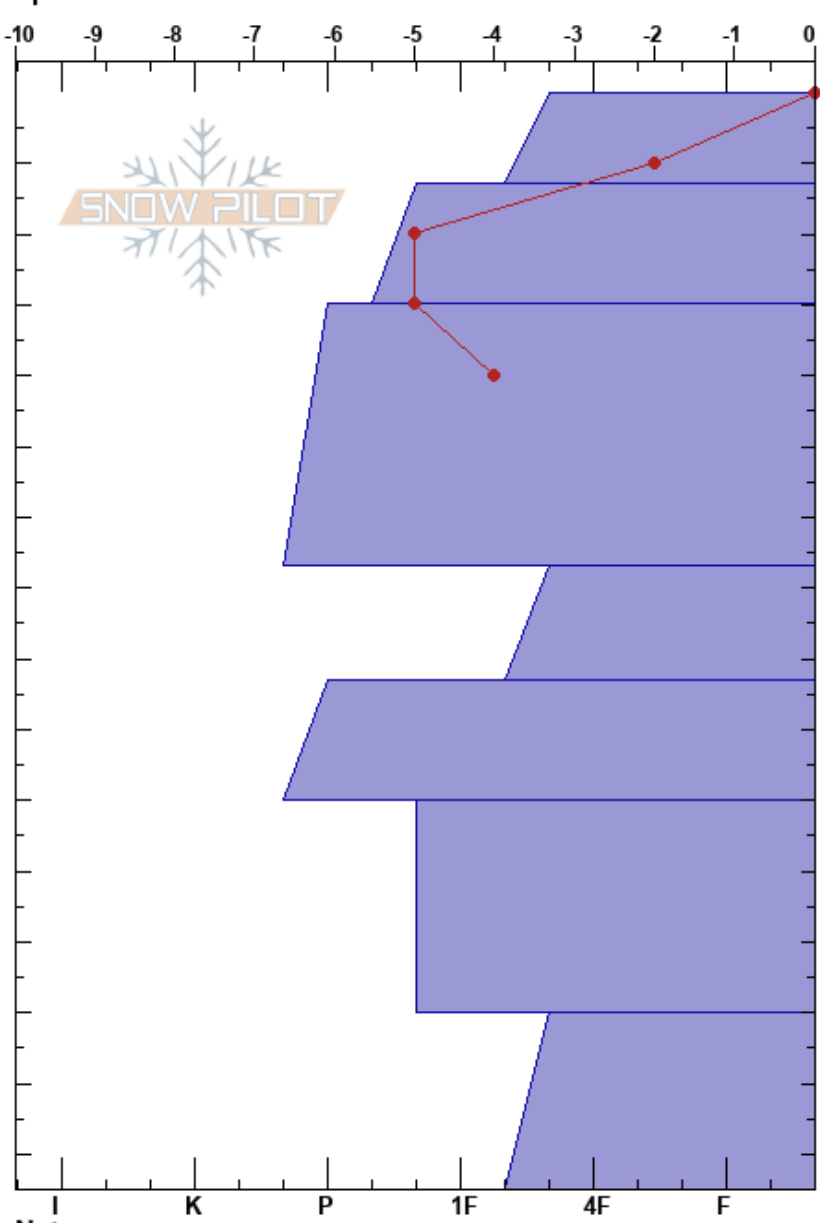

Meadow N Williams Lake
 Sangre de Cristo Range
 NM
 Elevation: 11120 ft
 Aspect: NE
 Specifics:

Jack Detwiler
 03/10/2023 - 11:35am
 Co-ord: 36.56072N, -105.43476W
 Slope Angle: 21°
 Wind Loading: previous

Stability:
 Air Temperature: 2°C
 Sky Cover: BKN
 Precipitation: NO
 Wind: N Light Breeze

HS: 155
 PF: 10 100-130cm: Problematic layer
 PS: 3

Elevation (cm)	Crystal		Moisture	ρ kg/m ³	Stability tests & Layer comments
	Form	Size			
0					
10	⊙	0.5			
20	•	0.5			
30					
40					
50	•	0.5-1			
60					
70	□	1-2			
80					← CT15, Q1 @83cm
90	□	1.5-2			
100					
110	^	2-3			← CT13, Q1 @113cm
120					
130					← ECTP23 @129cm ← PST128/130 (End) @130cm
140	^	2-3			
150					
155					