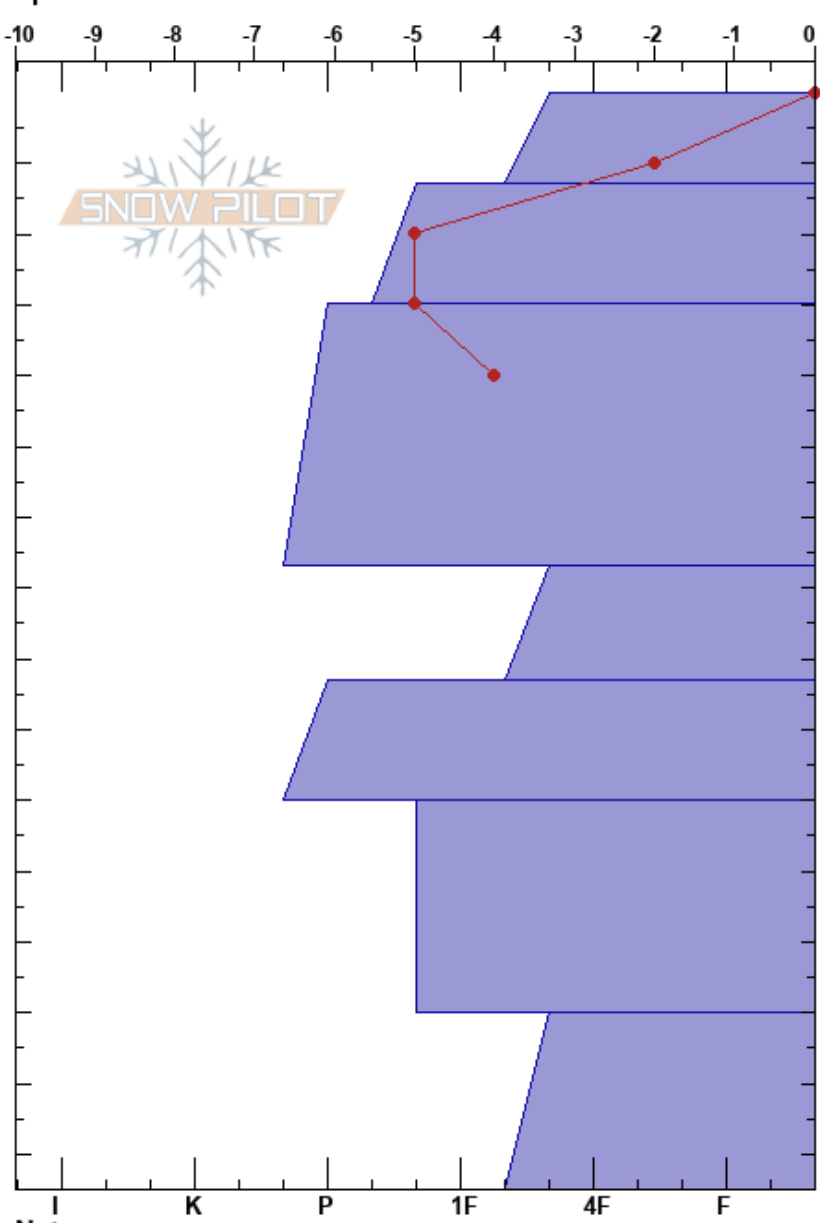

Meadow N Williams Lake
 Sangre de Cristo Range
 NM
 Elevation: 11120 ft
 Aspect: NE
 Specifics:

Jack Detwiler
 03/10/2023 - 11:35am
 Co-ord: 36.56072N, -105.43476W
 Slope Angle: 21°
 Wind Loading: previous

Stability:
 Air Temperature: 2°C
 Sky Cover: BKN
 Precipitation: NO
 Wind: N Light Breeze

HS: 155
 PF: 10 100-130cm: Problematic layer
 PS: 3

Elevation (cm)	Crystal		Moisture	ρ kg/m ³	Stability tests & Layer comments
	Form	Size			
0					
10	⊙	0.5			
20	•	0.5			
30					
40					
50	•	0.5-1			
60					
70					
80	□	1-2			
90					← CT15, Q1 @83cm
100	□	1.5-2			
110					← CT13, Q1 @113cm
120	^	2-3			
130					← ECTP23 @129cm ← PST128/130 (End) @130cm
140	^	2-3			
150					
155					