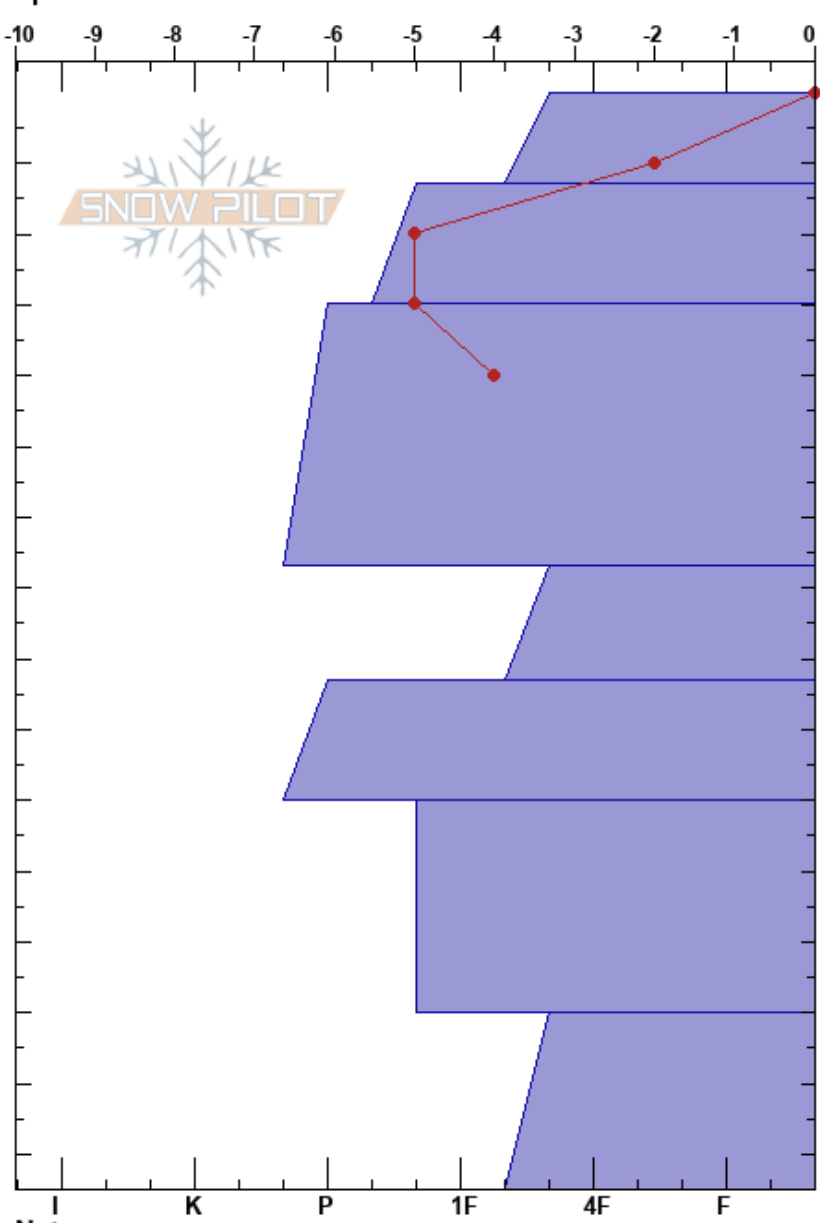

Meadow N Williams Lake
 Sangre de Cristo Range
 NM
 Elevation: 11120 ft
 Aspect: NE
 Specifics:

Jack Detwiler
 03/10/2023 - 11:35am
 Co-ord: 36.56072N, -105.43476W
 Slope Angle: 21°
 Wind Loading: previous

Stability:
 Air Temperature: 2°C
 Sky Cover: BKN
 Precipitation: NO
 Wind: N Light Breeze

HS: 155
 PF: 10 100-130cm: Problematic layer
 PS: 3

Depth (cm)	Crystal		Moisture	ρ kg/m ³	Stability tests & Layer comments
	Form	Size			
0					
10	⊙	0.5			
20	•	0.5			
30					
40					
50	•	0.5-1			
60					
70					
80	□	1-2			← CT15, Q1 @83cm
90	□	1.5-2			
100					
110	^	2-3			← CT13, Q1 @113cm
120					
130					← ECTP23 @129cm ← PST128/130 (End) @130cm
140	^	2-3			
150					
155					