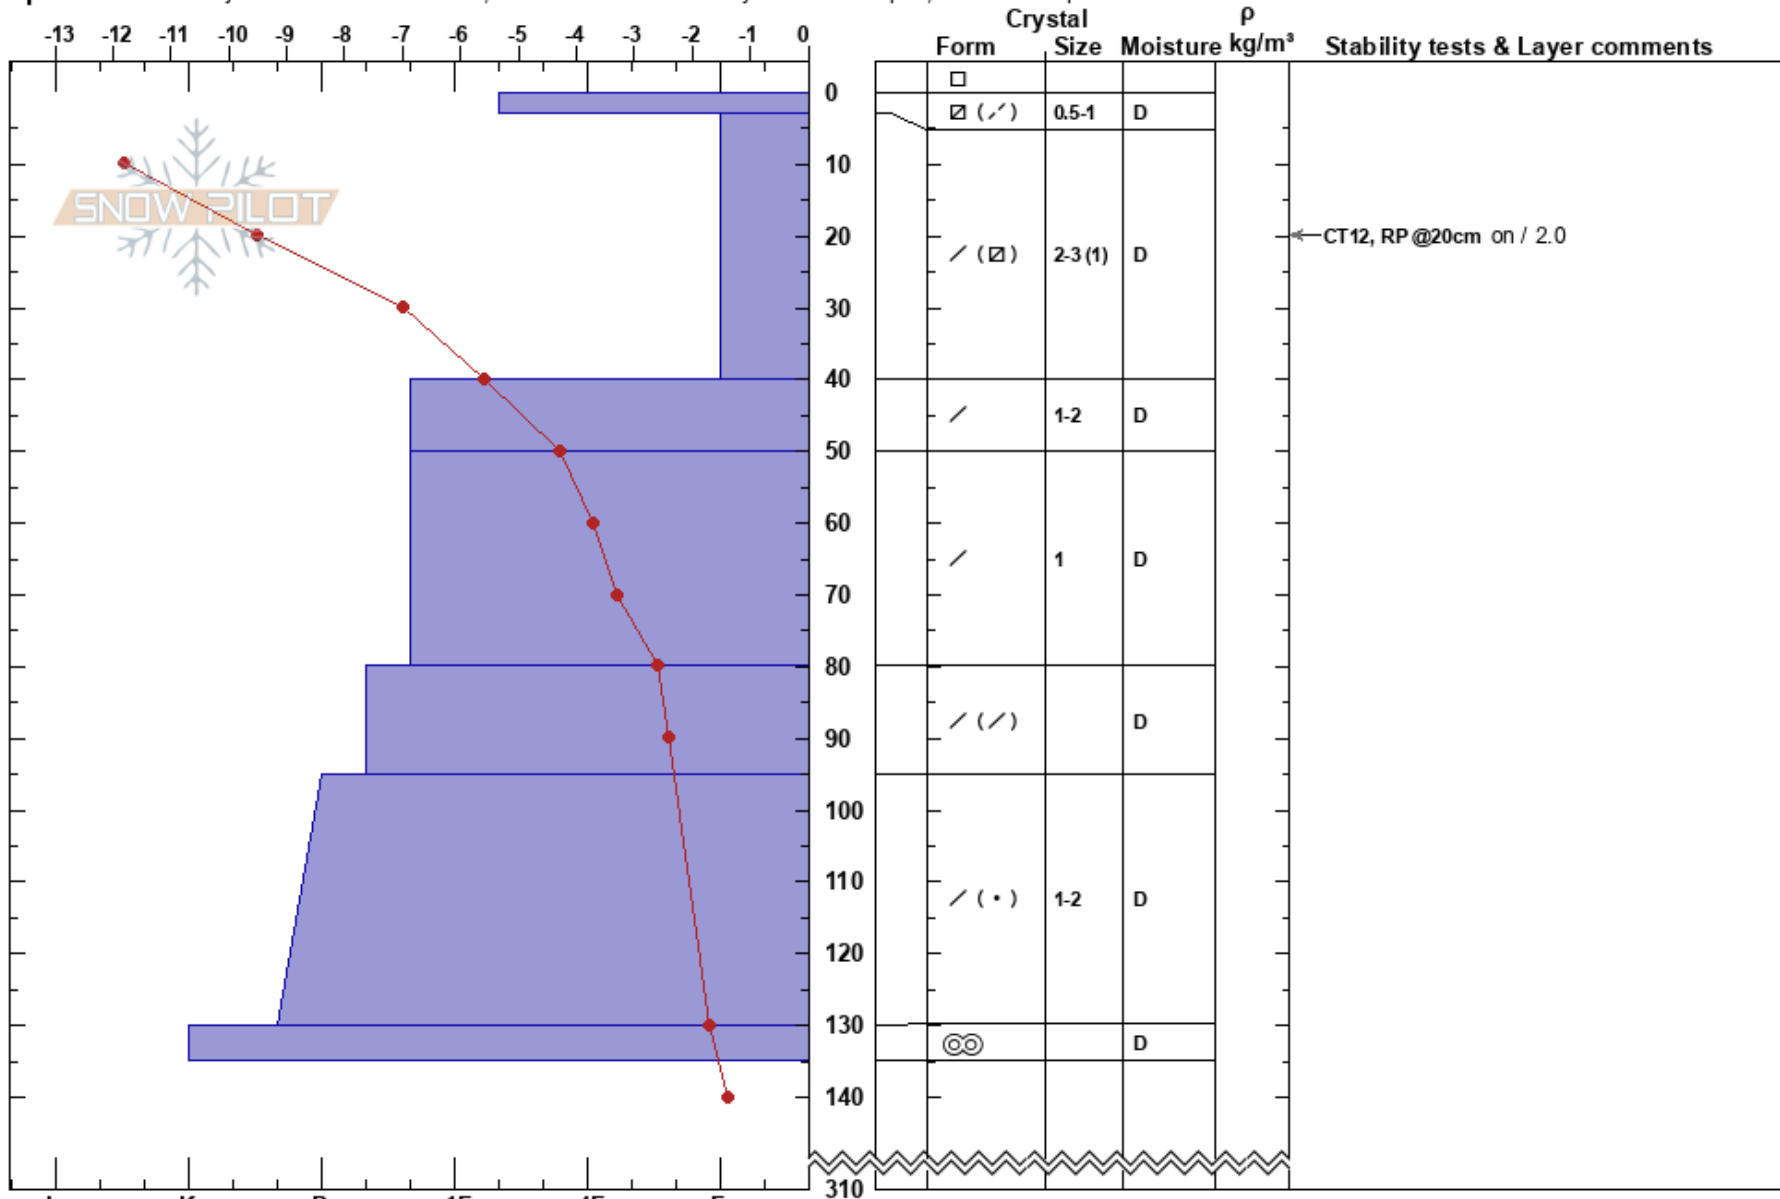

March 11th 2023
 KSM
 BC
 Elevation: 730 m
 Aspect: NW

KSM MTN Safety
 11/03/2023 - 09:00
 Co-ord: 09V 371263E 6281766N
 Slope Angle: 23°
 Wind Loading: previous

Stability: Good HS:310
 Air Temperature: -10.8°C PF: 30 40-50cm: Problematic layer
 Sky Cover: FEW PS: 15
 Precipitation: NO
 Wind: NE Strong

Specifics: Pit is adjacent to avalanche: other; Recent avalanche activity on similar slopes; We skied slope

Notes: semi sheltered start zone elevation on upper 3/4 of ridge (representative of avalanche paths adjacent)