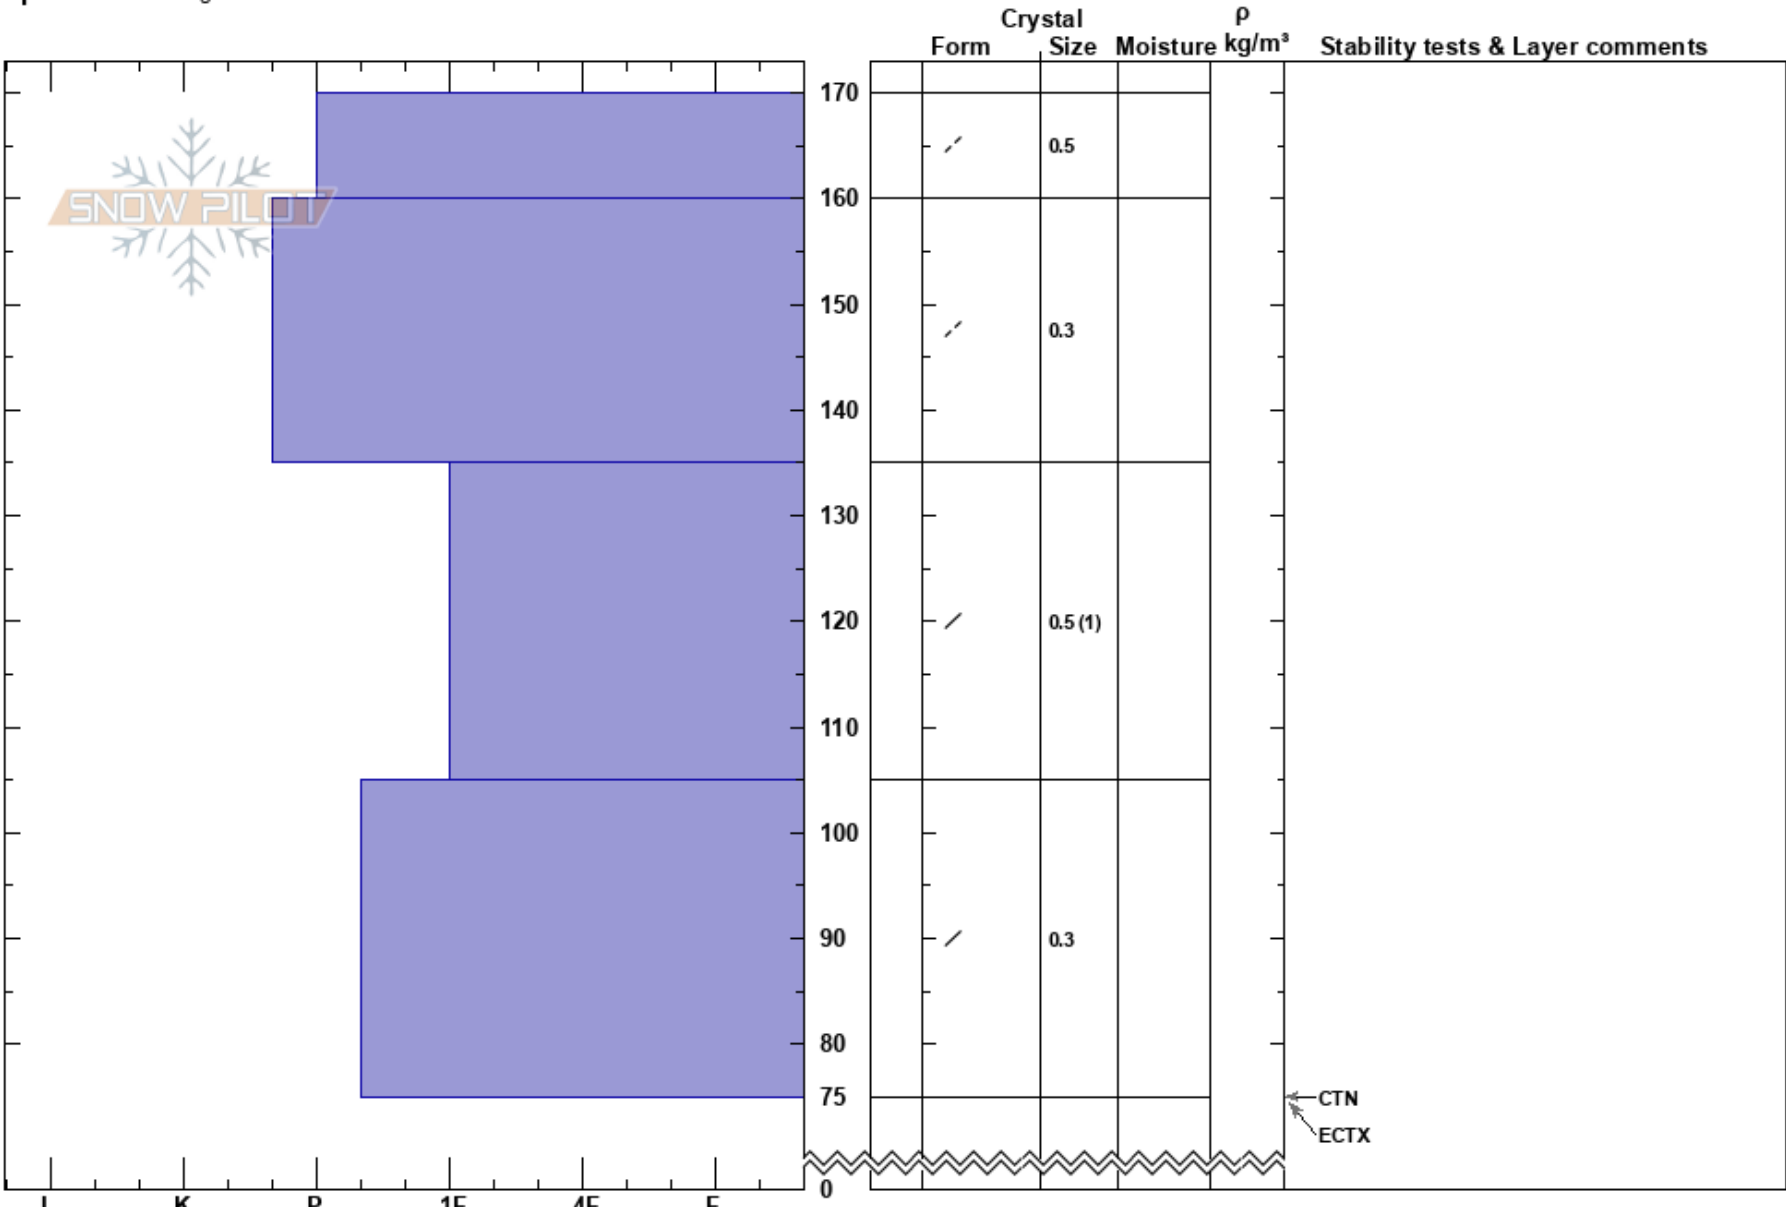

AZSB Below Whale
 Kachina Peaks
 AZ
 Elevation: 11800 ft
 Aspect: N
 Specifics: Pit dug in a Ski Area

Snowbowl Dispatch
 03/07/2023 - 1:20pm
 Co-ord: 35.32672N, -111.68235W
 Slope Angle: 39°
 Wind Loading: previous

Stability: **HS: 170**
 Air Temperature: 34°C **PF: 0**
 Sky Cover: CLR **PS: 0**
 Precipitation: NO
 Wind: SW Calm
 135-105cm: Problematic layer

Notes: Pit Dug below the whale