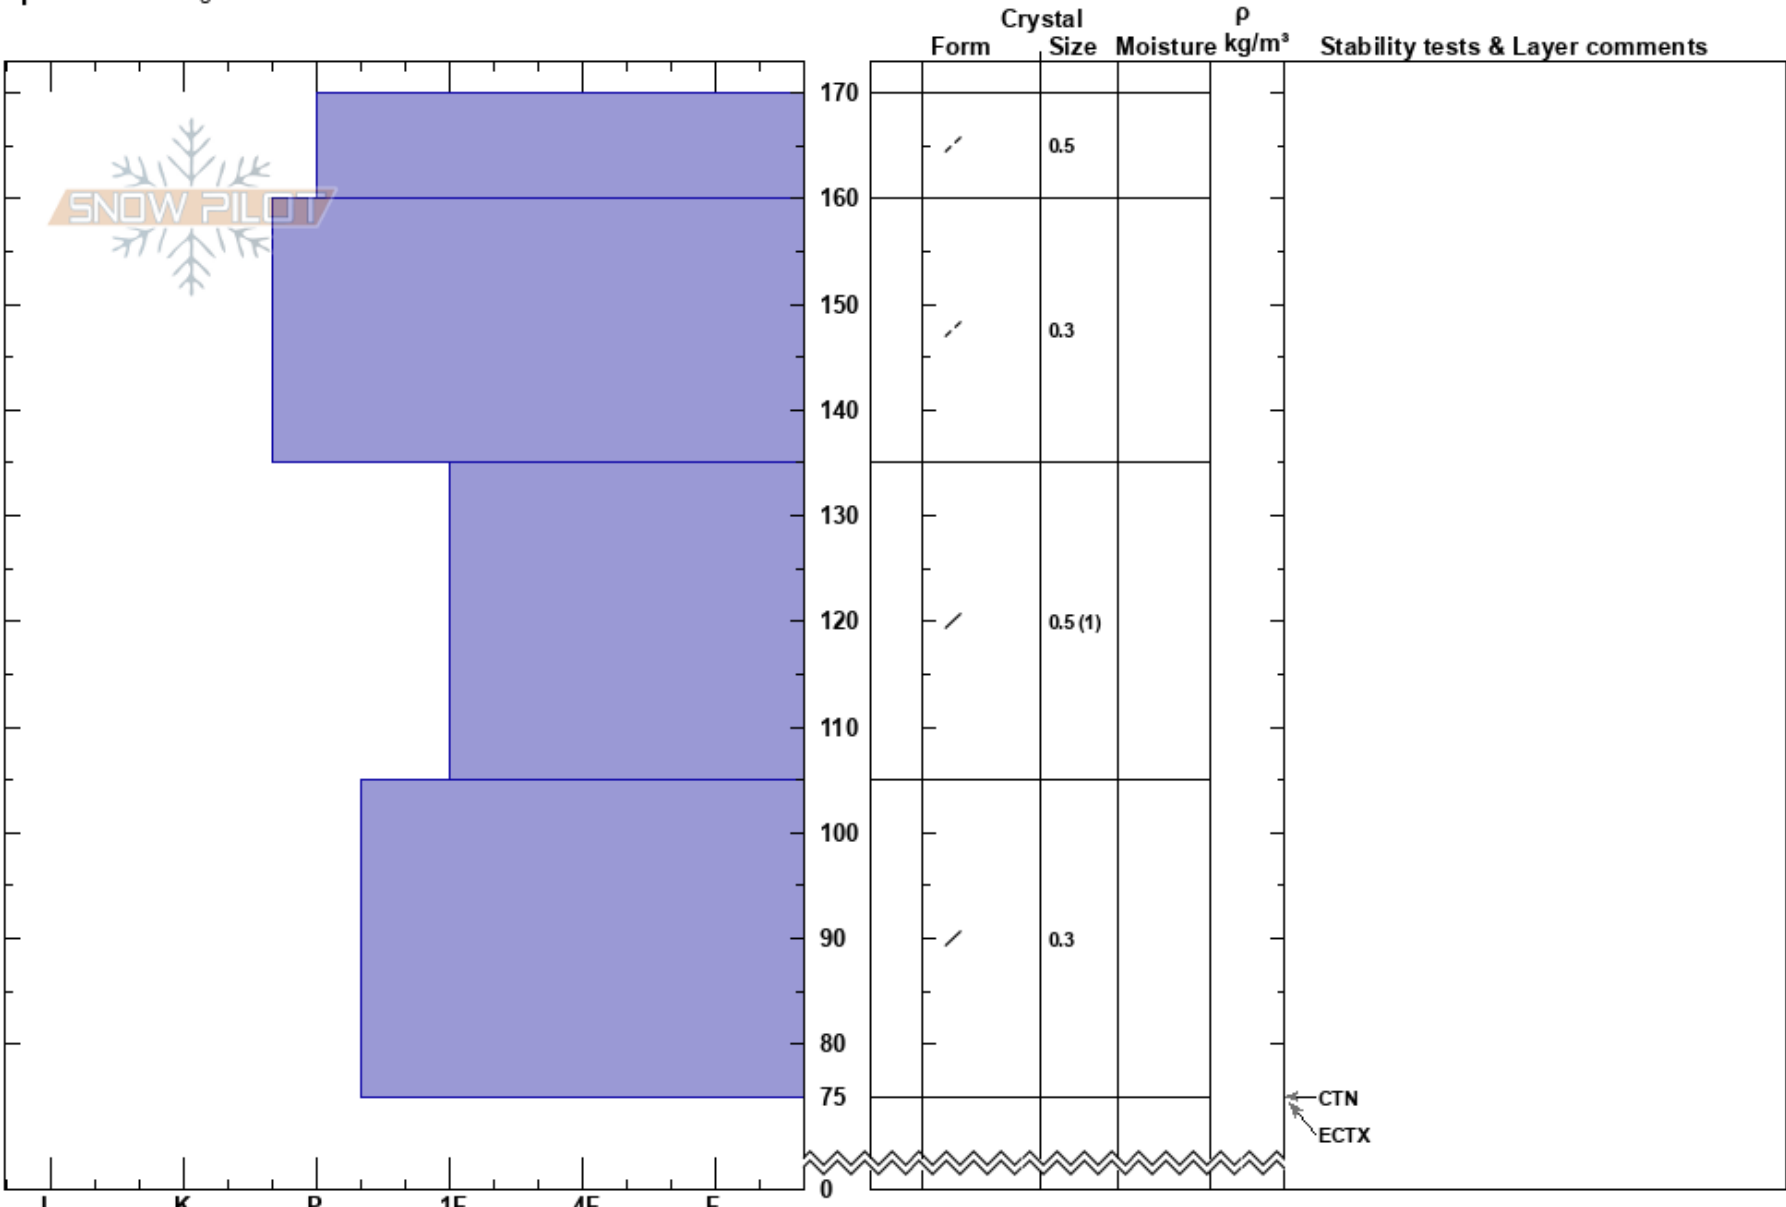

AZSB Below Whale
 Kachina Peaks
 AZ
 Elevation: 11800 ft
 Aspect: N
 Specifics: Pit dug in a Ski Area

Snowbowl Dispatch
 03/07/2023 - 1:20pm
 Co-ord: 35.32672N, -111.68235W
 Slope Angle: 39°
 Wind Loading: previous

Stability: **HS: 170**
 Air Temperature: 34°C
 Sky Cover: CLR
 Precipitation: NO
 Wind: SW Calm
 PF: 0
 PS: 0
 135-105cm: Problematic layer

Notes: Pit Dug below the whale