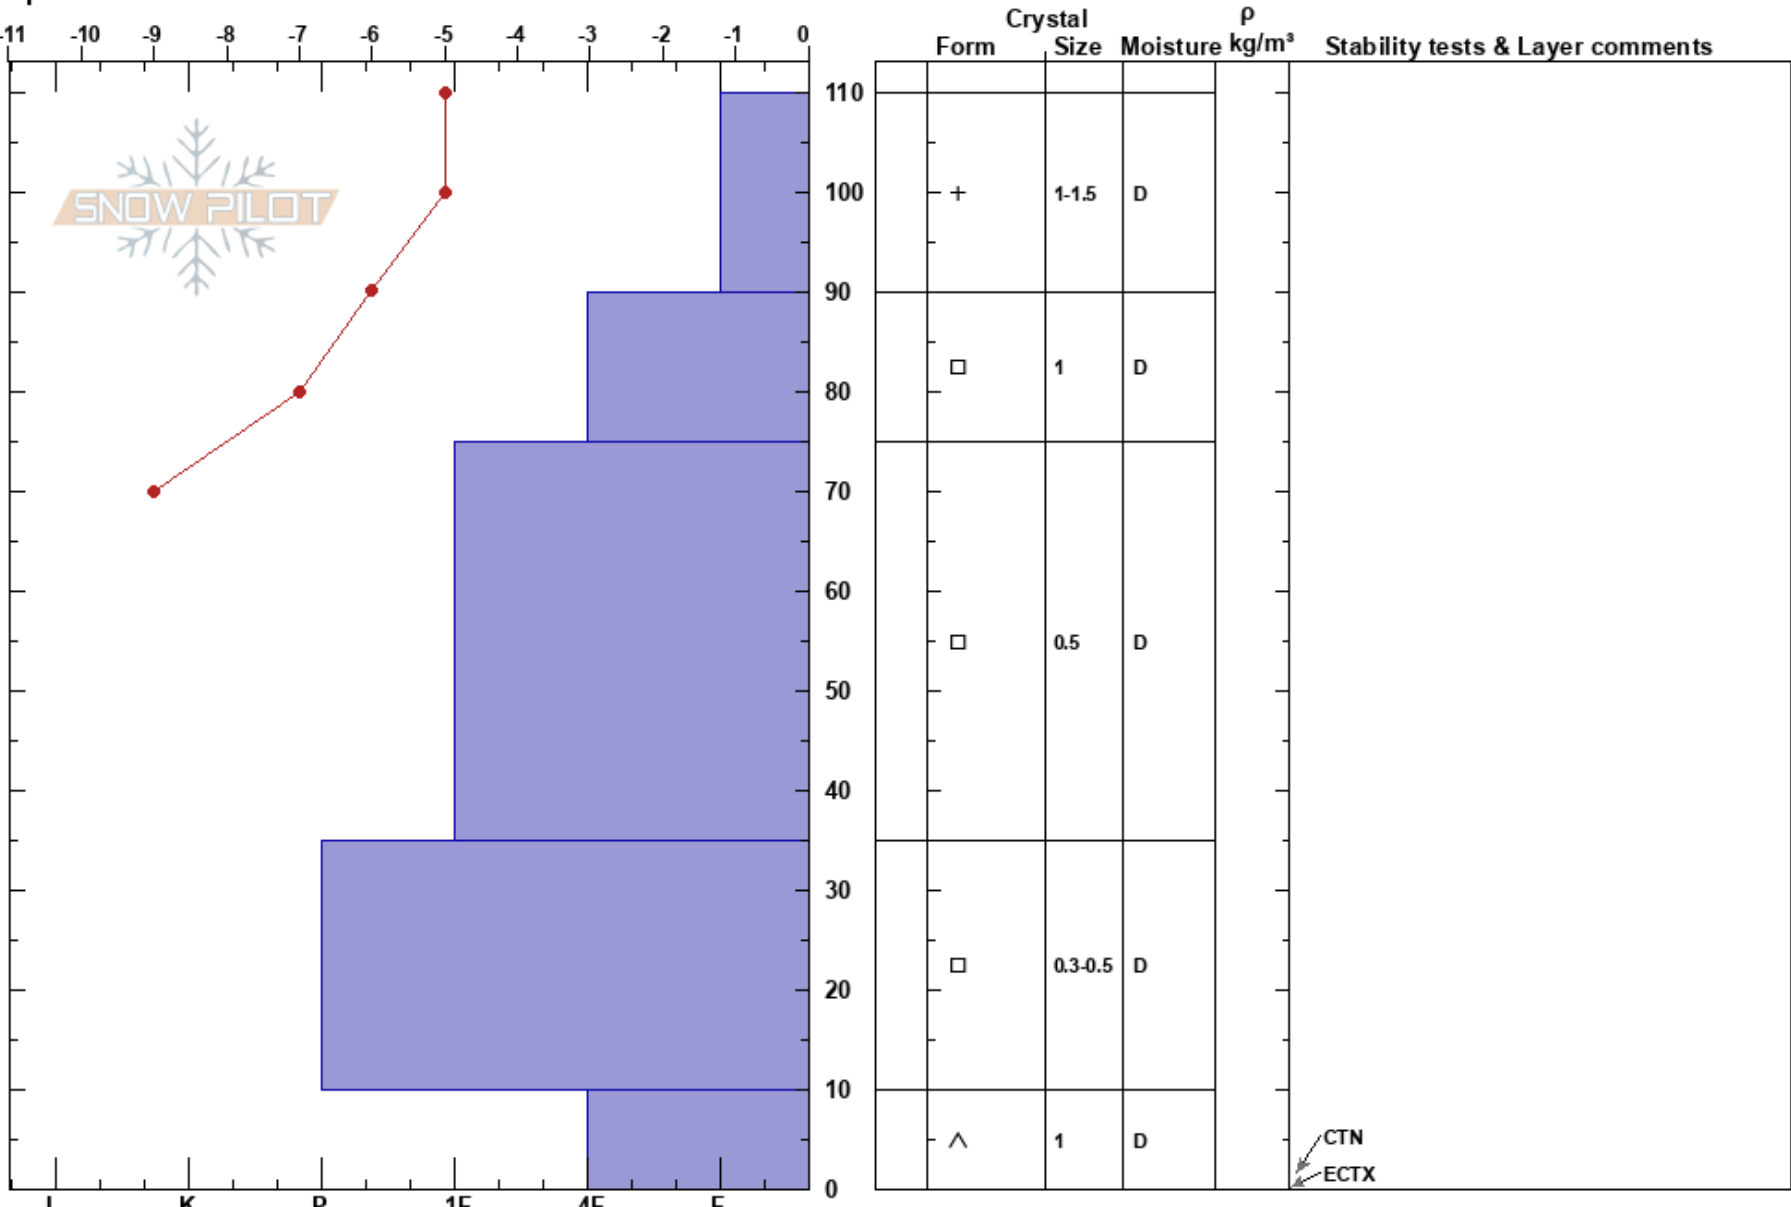

Eureka CO Exam Pit
 San Juan Range
 CO
 Elevation: 9879 ft
 Aspect: 256°
 Specifics:

Niki Choo
 03/10/2023 - 1:30pm
 Co-ord: 13S 274577W 4195598N
 Slope Angle: 28°
 Wind Loading: no

Stability:
 Air Temperature: -2°C
 Sky Cover: OVC
 Precipitation: S1
 Wind: S Light Breeze

HS: 110
 PF: 10 10-0cm: Problematic layer
 PS: 4

Notes: Pit location marked as "20230310 Exam Pit Location" on <https://caltopo.com/m/EUD4A>.

Unreliable PST result, hit rocks while traversing the weak layer