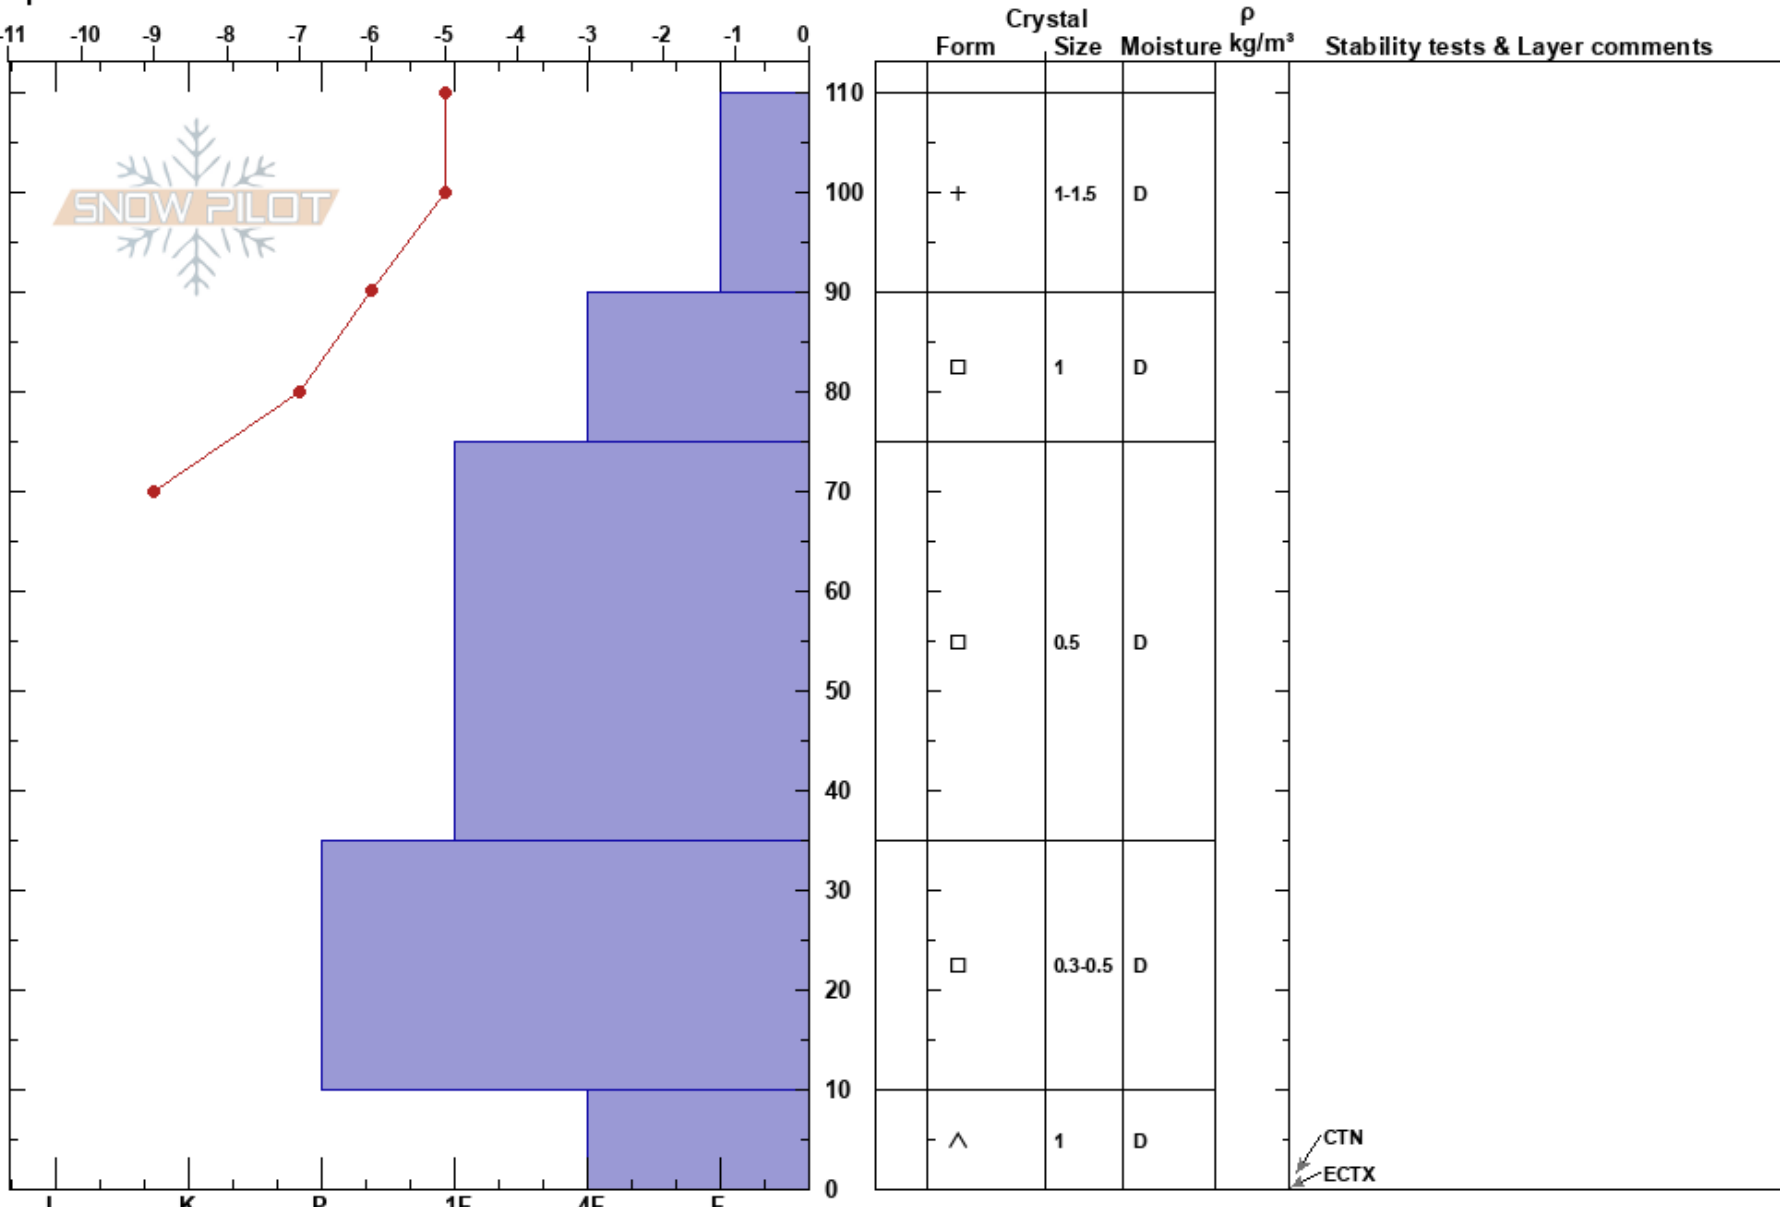

Eureka CO Exam Pit
 San Juan Range
 CO
 Elevation: 9879 ft
 Aspect: 256°
 Specifics:

Niki Choo
 03/10/2023 - 1:30pm
 Co-ord: 13S 274577W 4195598N
 Slope Angle: 28°
 Wind Loading: no

Stability:
 Air Temperature: -2°C
 Sky Cover: OVC
 Precipitation: S1
 Wind: S Light Breeze

HS: 110
 PF: 10 10-0cm: Problematic layer
 PS: 4

Notes: Pit location marked as "20230310 Exam Pit Location" on <https://caltopo.com/m/EUD4A>.

Unreliable PST result, hit rocks while traversing the weak layer