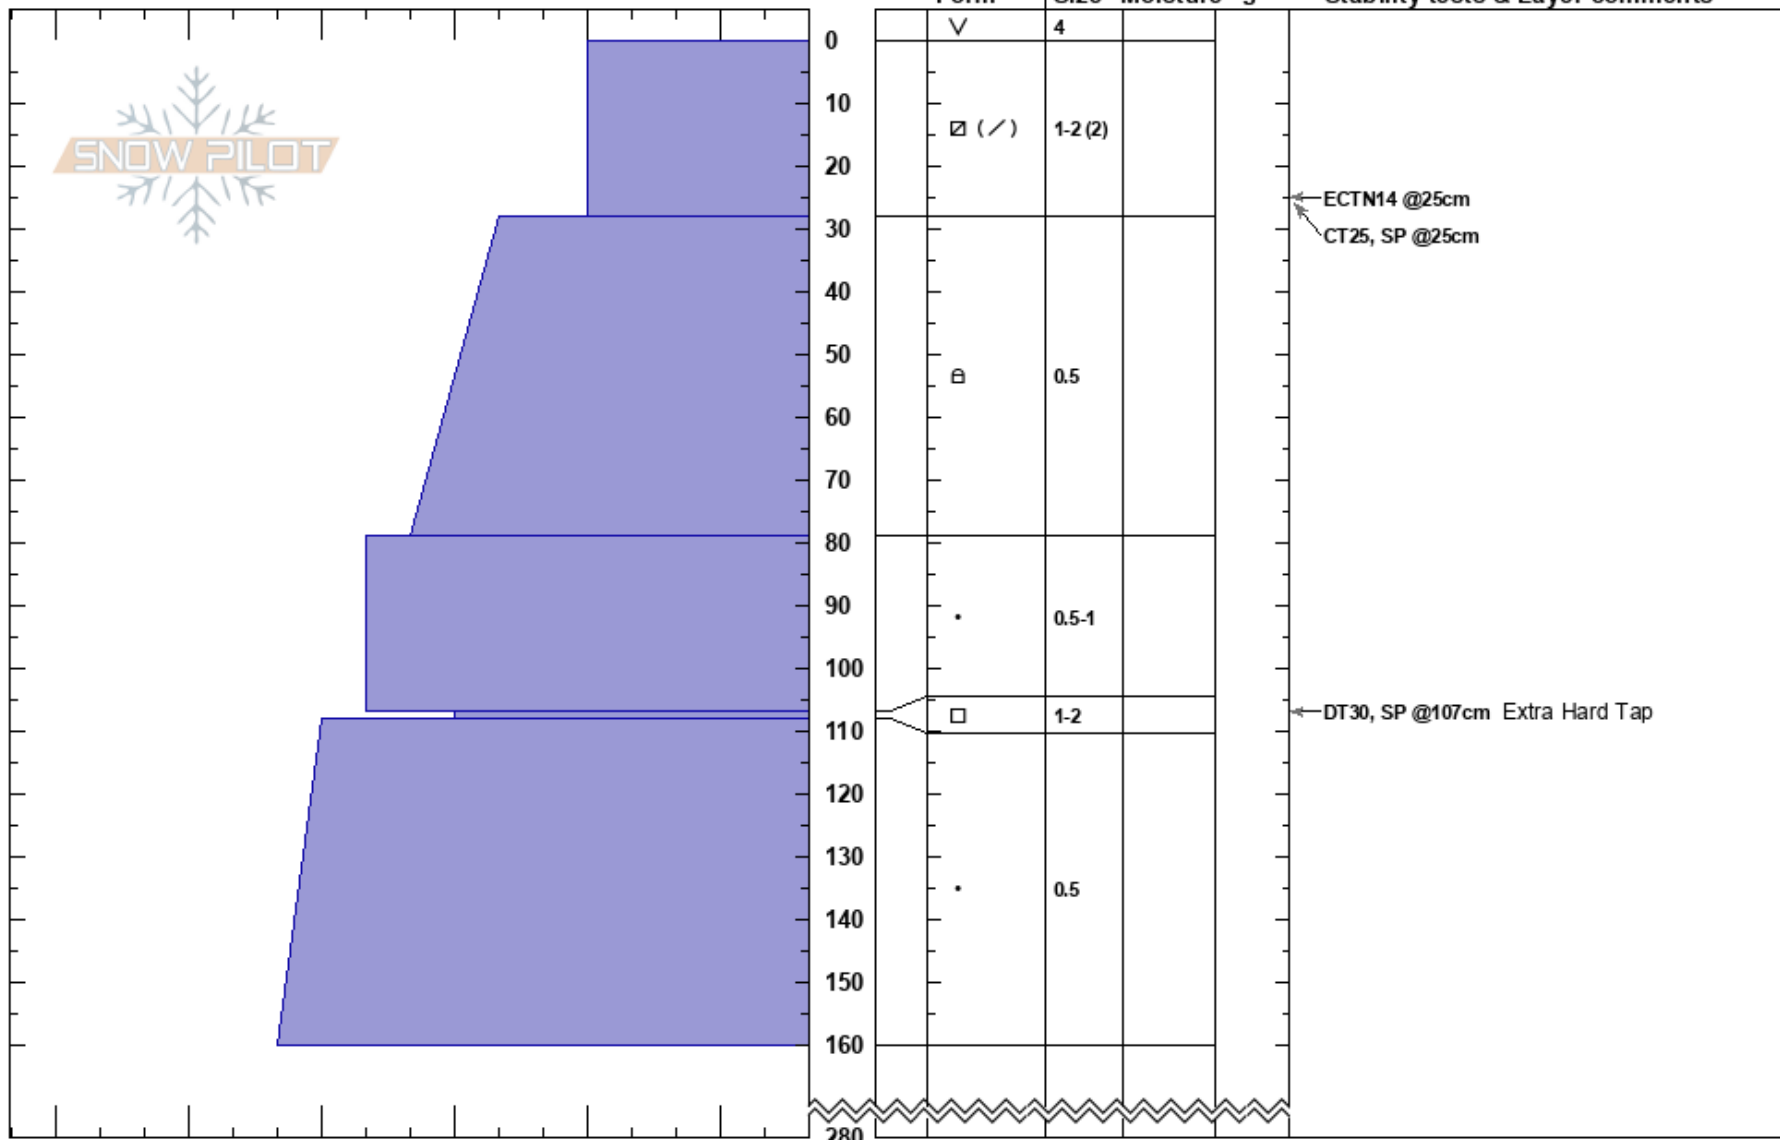

2023-03-10 Valentine  
 KSM  
 BC  
 Elevation: 1410 m  
 Aspect: N  
 Specifics:

KSM MTN Safety  
 11/03/2023 - 15:15  
 Co-ord:  
 Slope Angle: 28°  
 Wind Loading:

Stability:  
 Air Temperature: -10°C  
 Sky Cover:  
 Precipitation:  
 Wind:

HS:280  
 Layer Notes:  
 107-108cm: Problematic layer

Notes: