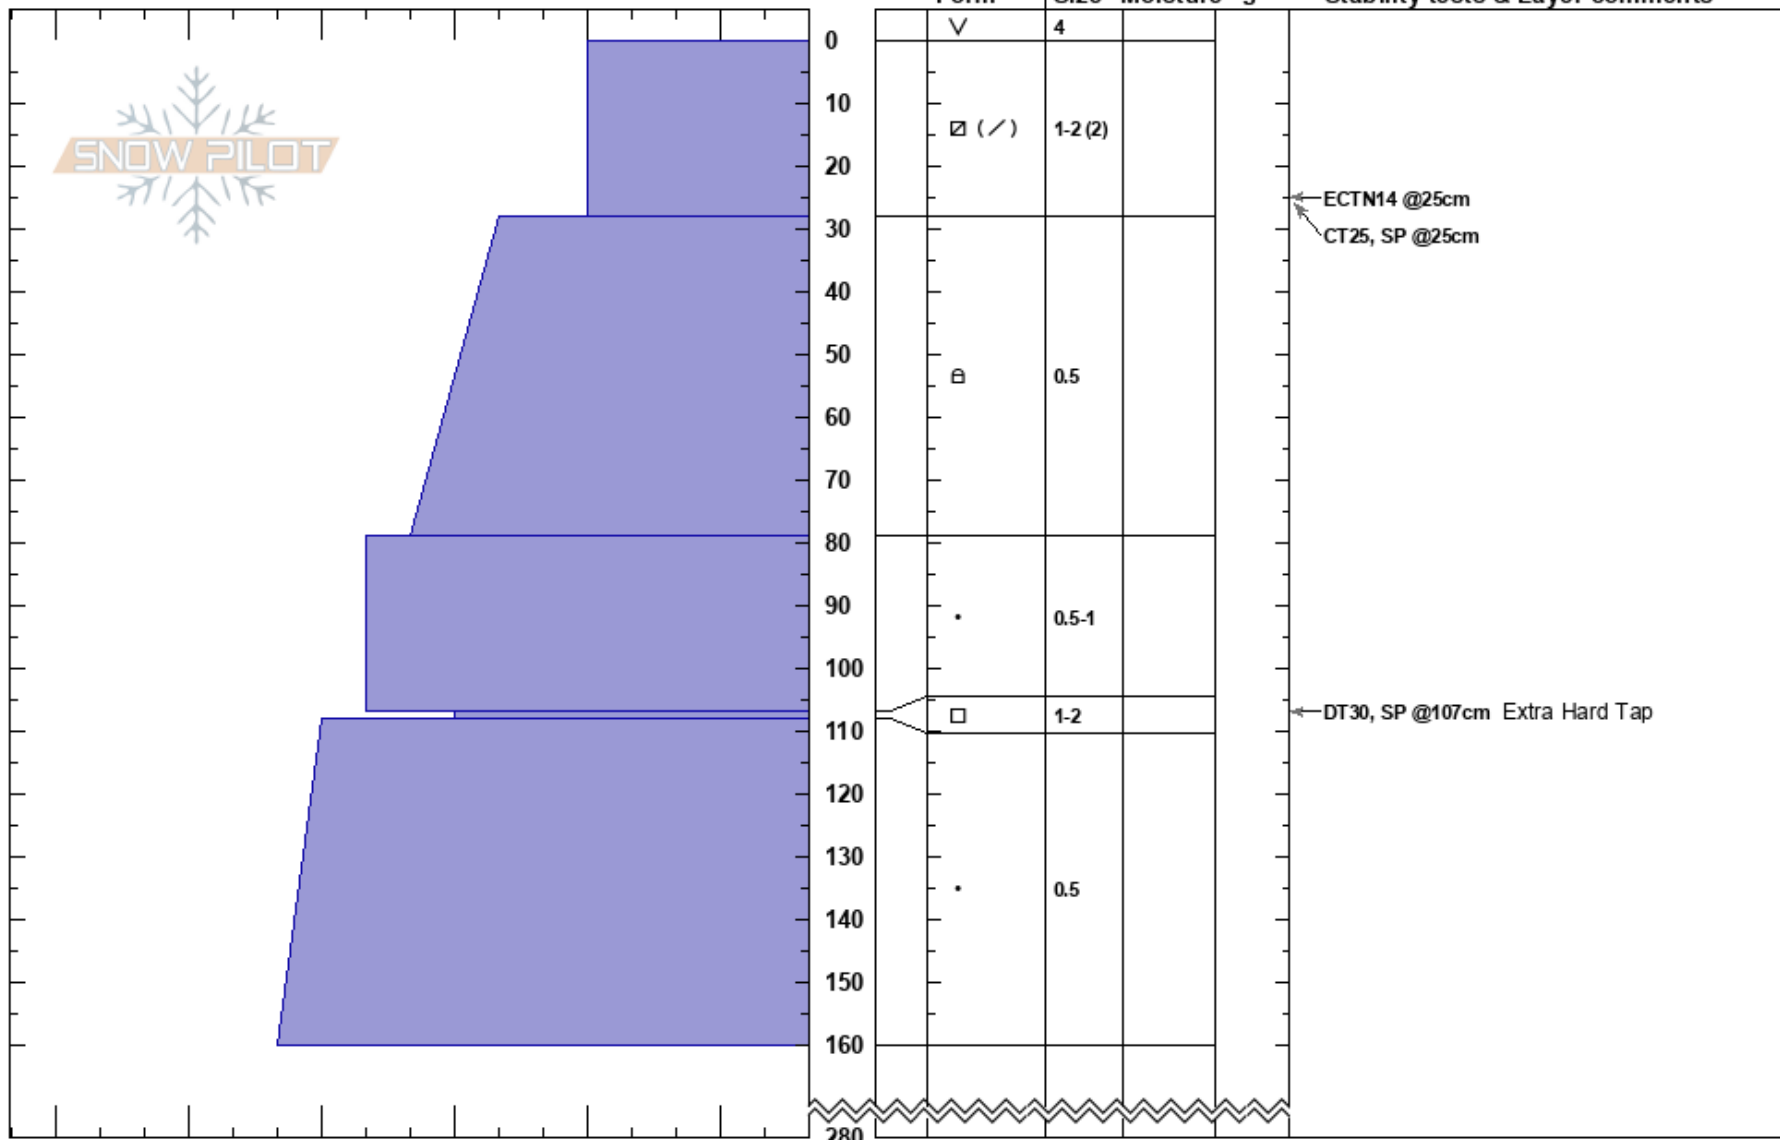

2023-03-10 Valentine
 KSM
 BC
 Elevation: 1410 m
 Aspect: N
 Specifics:

KSM MTN Safety
 11/03/2023 - 15:15
 Co-ord:
 Slope Angle: 28°
 Wind Loading:

Stability:
 Air Temperature: -10°C
 Sky Cover:
 Precipitation:
 Wind:

HS:280
 Layer Notes:
 107-108cm: Problematic layer

Notes: