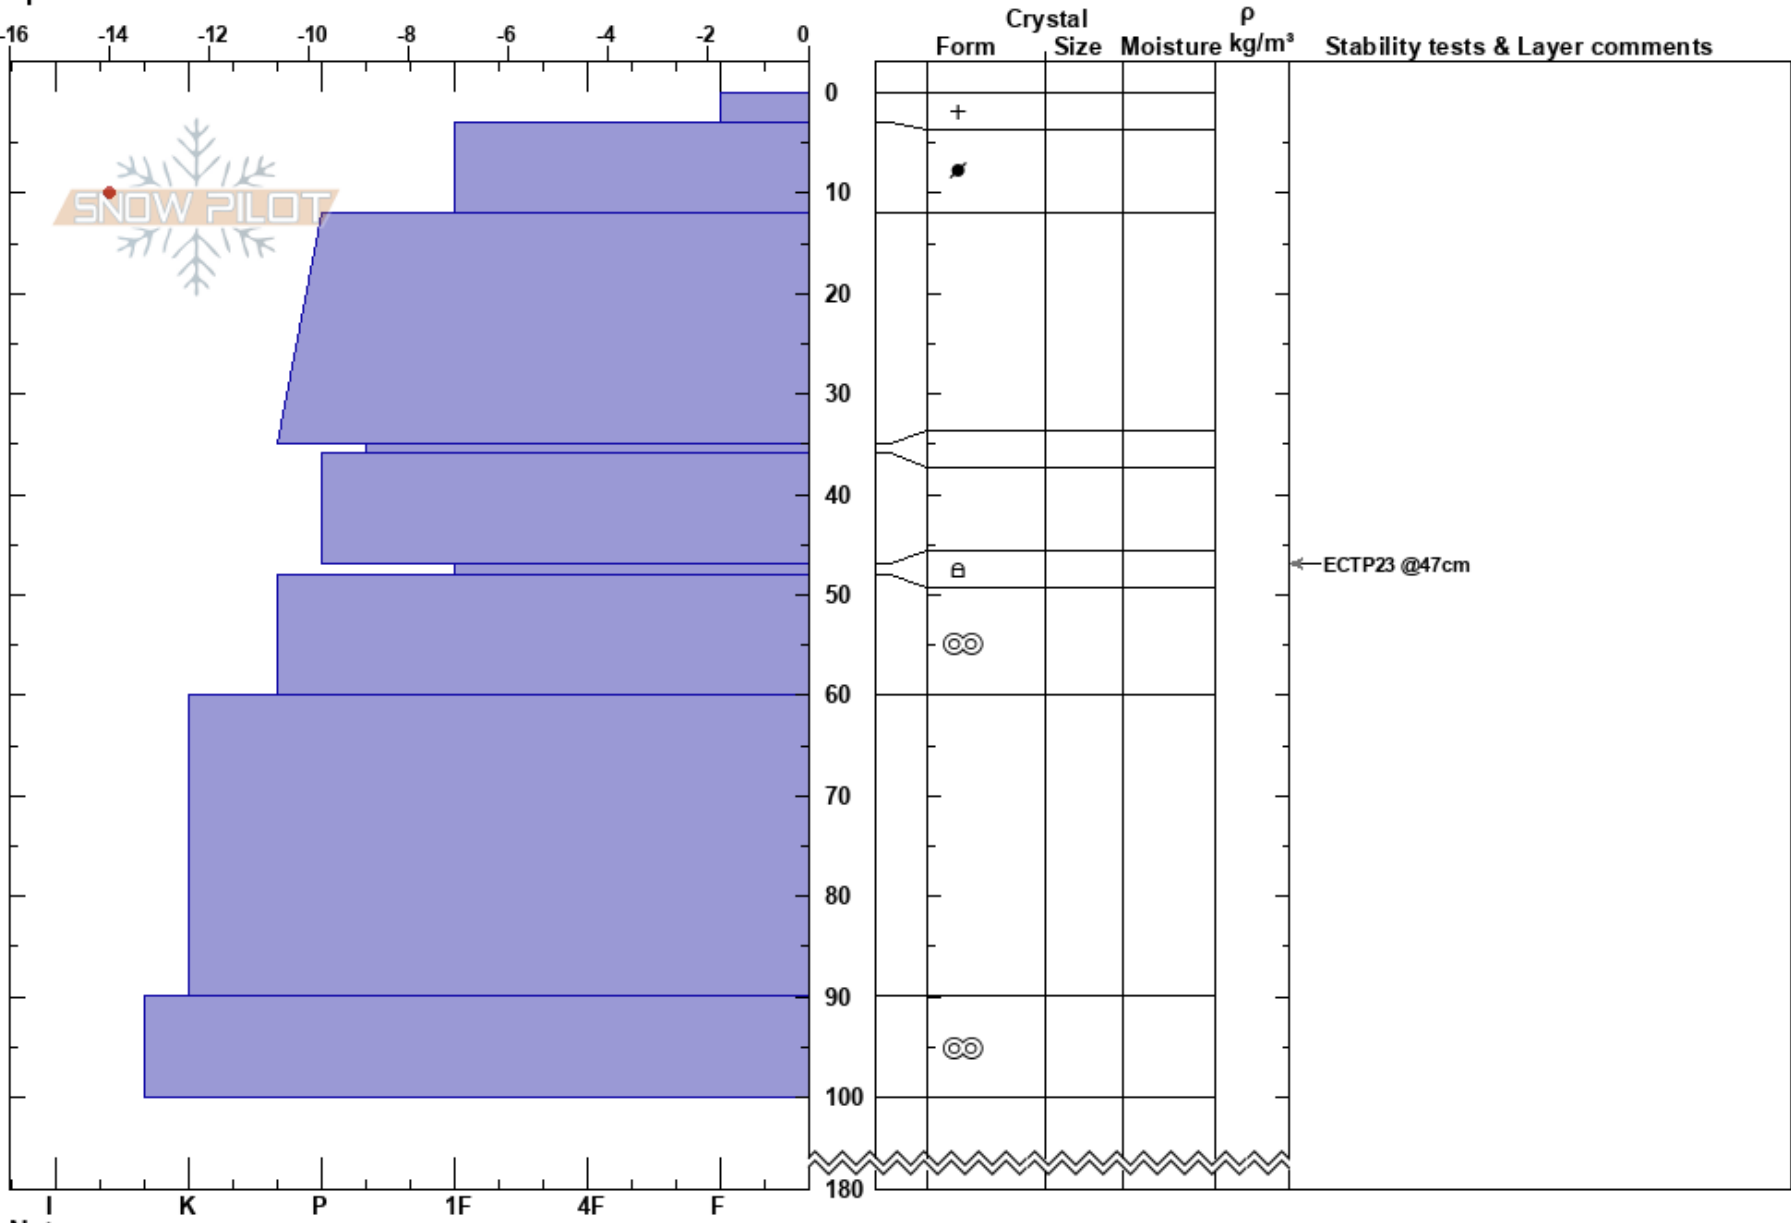

Trollskalet
 Marsfjället
 Sweden
Elevation: 1020 m
Aspect: E
Specifics:

Sebastian Wiklund
 11/03/2023 - 11:00
Co-ord: 65.15102N, 15.40555E
Slope Angle: 35°
Wind Loading:

Stability: HS: 180 **Layer Notes:**
Air Temperature: -10°C
Sky Cover: SCT
Precipitation: NO
Wind: SW Light Breeze