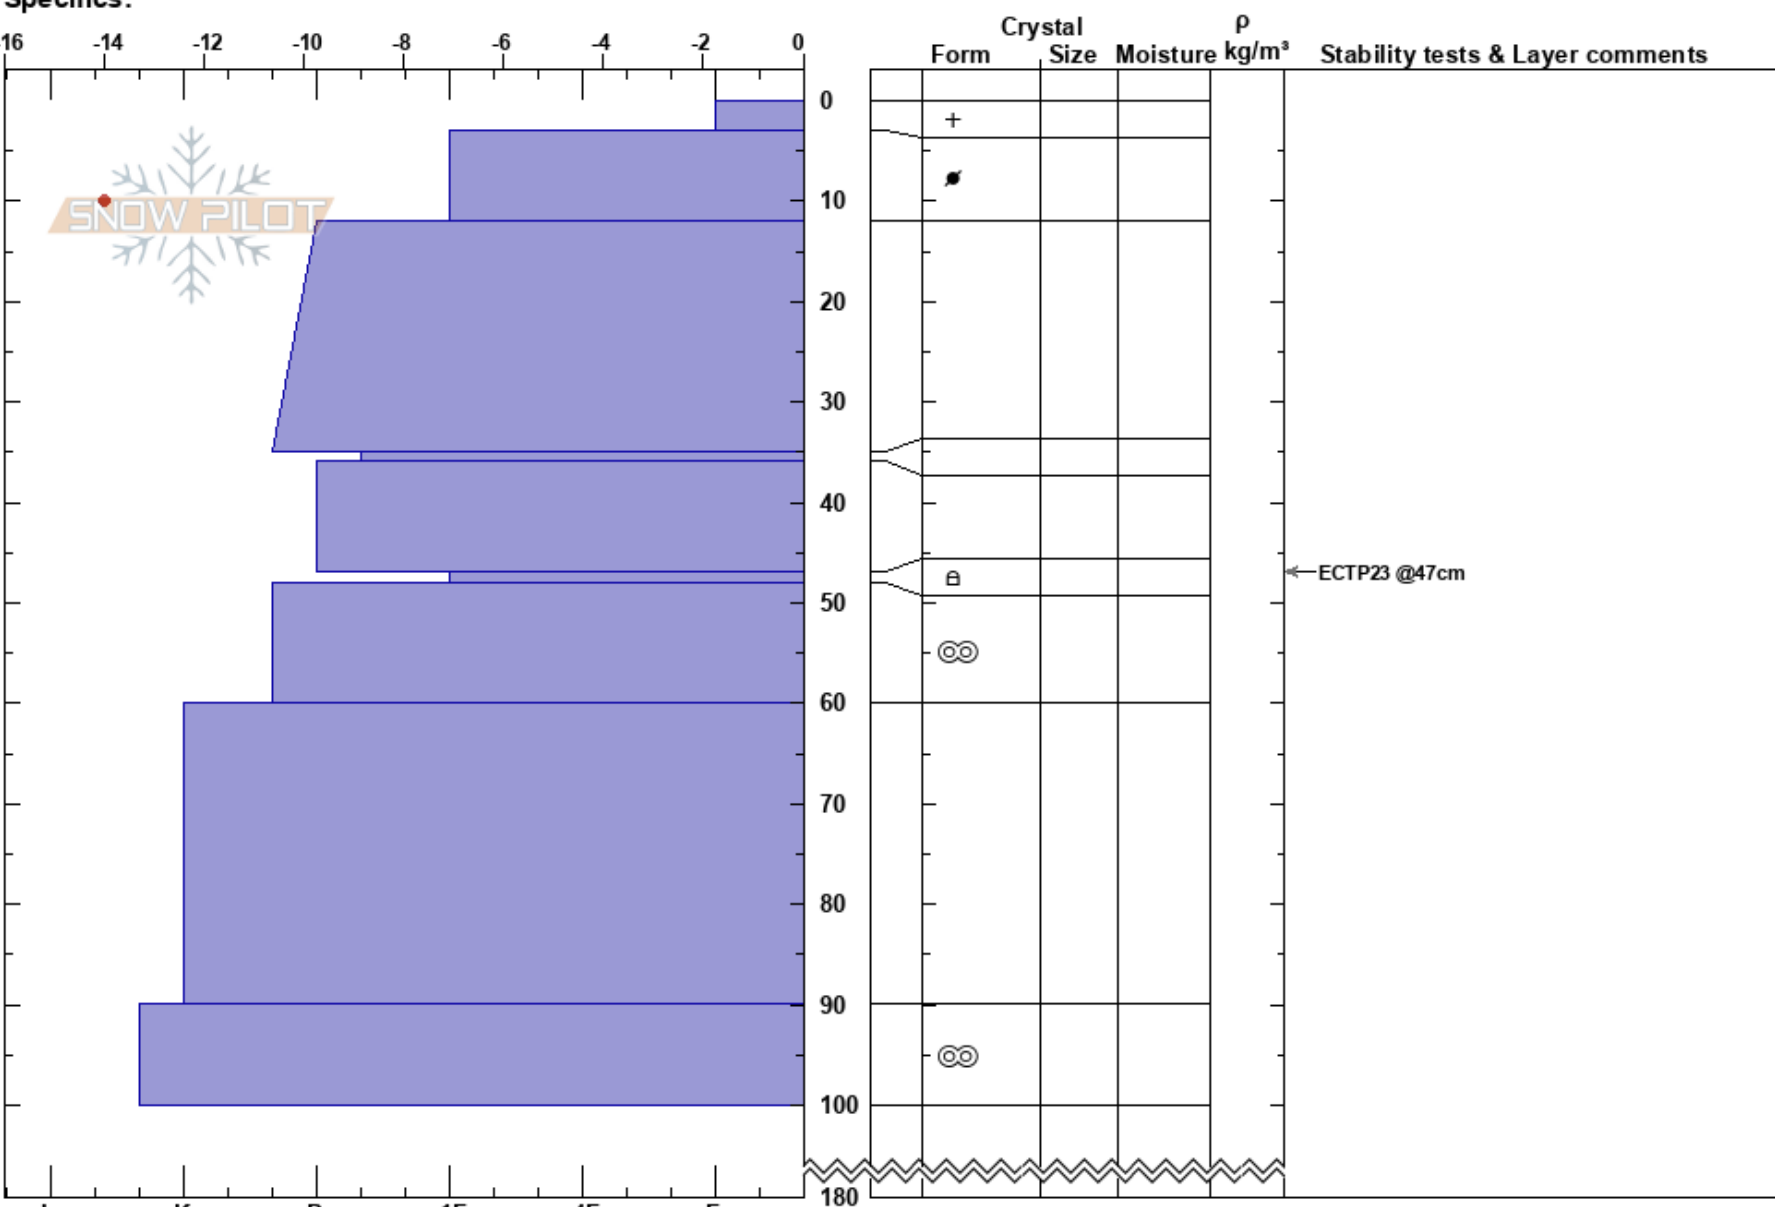

Trollskalet  
 Marsfjället  
 Sweden  
 Elevation: 1020 m  
 Aspect: E  
 Specifics:

Sebastian Wiklund  
 11/03/2023 - 11:00  
 Co-ord: 65.15102N, 15.40555E  
 Slope Angle: 35°  
 Wind Loading:

Stability:  
 Air Temperature: -10°C  
 Sky Cover: SCT  
 Precipitation: NO  
 Wind: SW Light Breeze

HS: 180

Layer Notes:

Notes: