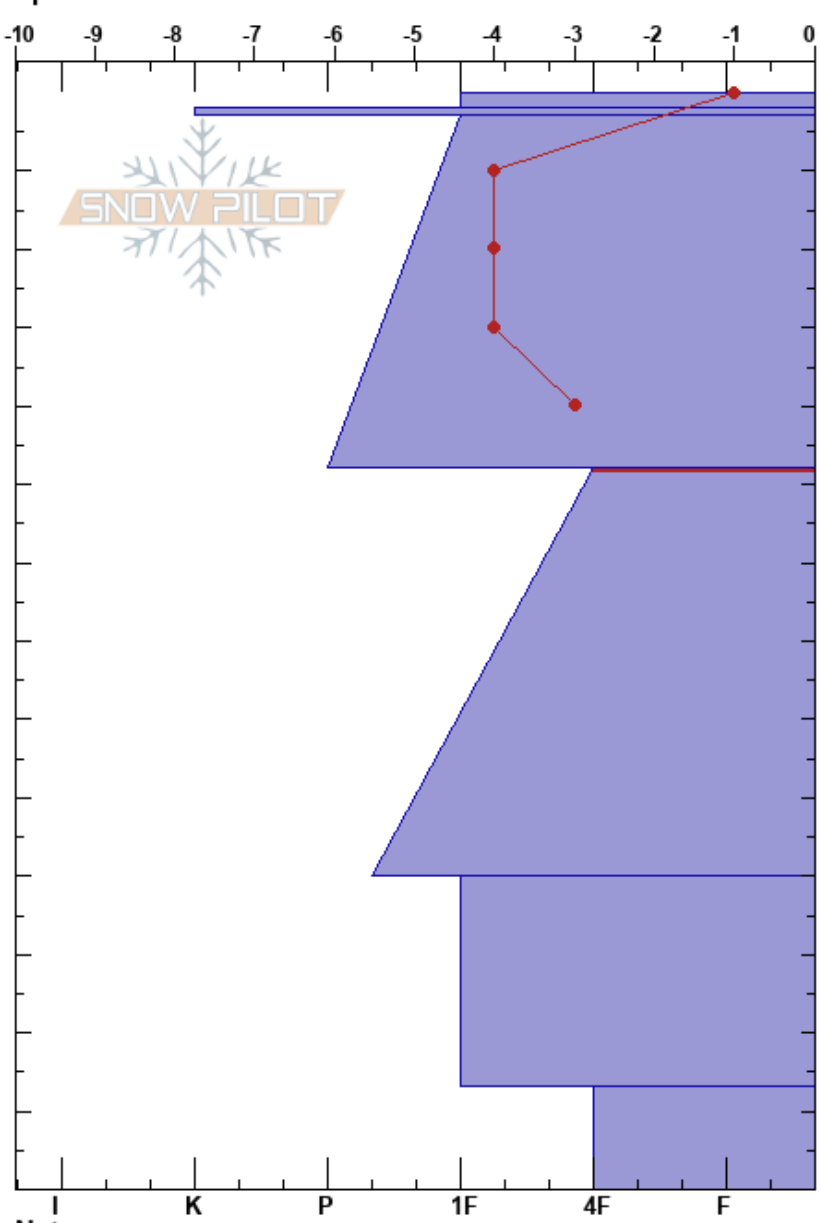

Test Wildy Meadow View
 Sangre de Cristo Range
 NM
 Elevation: 11116 ft
 Aspect: 48°
 Specifics:

Makensie Forsyth
 03/10/2023 - 11:30am
 Co-ord: 36.56075N, -105.43480W
 Slope Angle: 20°
 Wind Loading: previous

Stability:
 Air Temperature: 2°C
 Sky Cover: BKN
 Precipitation: NO
 Wind: W Light Breeze

HS: 140
 PF: 15 48-100cm: Problematic layer
 PS: 4

Form	Crystal		Moisture	ρ kg/m ³	Stability tests & Layer comments
	Size				
/ (O)	1				
O					
●	0.5-1				
□	1-2				← PST40/100 (End) @48cm 20230214 ← CT22, SP @48cm
^ (□)	2-3				
^	3-4				← ECTX