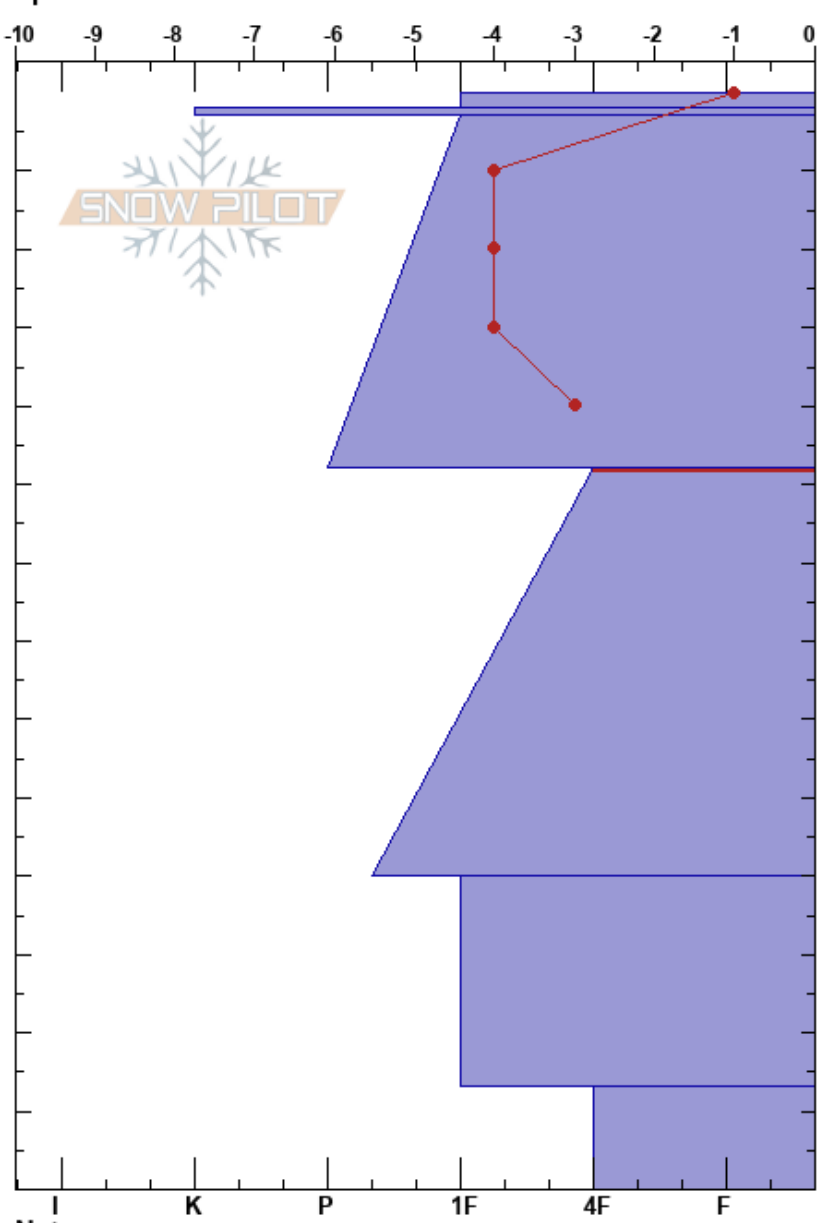

Test Wildy Meadow View  
 Sangre de Cristo Range  
 NM  
 Elevation: 11116 ft  
 Aspect: 48°  
 Specifics:

Makensie Forsyth  
 03/10/2023 - 11:30am  
 Co-ord: 36.56075N, -105.43480W  
 Slope Angle: 20°  
 Wind Loading: previous

Stability:  
 Air Temperature: 2°C  
 Sky Cover: BKN  
 Precipitation: NO  
 Wind: W Light Breeze

HS: 140  
 PF: 15 48-100cm: Problematic layer  
 PS: 4

Form	Crystal		Moisture	$\rho$ kg/m <sup>3</sup>	Stability tests & Layer comments
	Size				
/ (O)	1				
O					
•	0.5-1				
□	1-2				← PST40/100 (End) @48cm 20230214 ← CT22, SP @48cm
^ (□)	2-3				
^	3-4				← ECTX