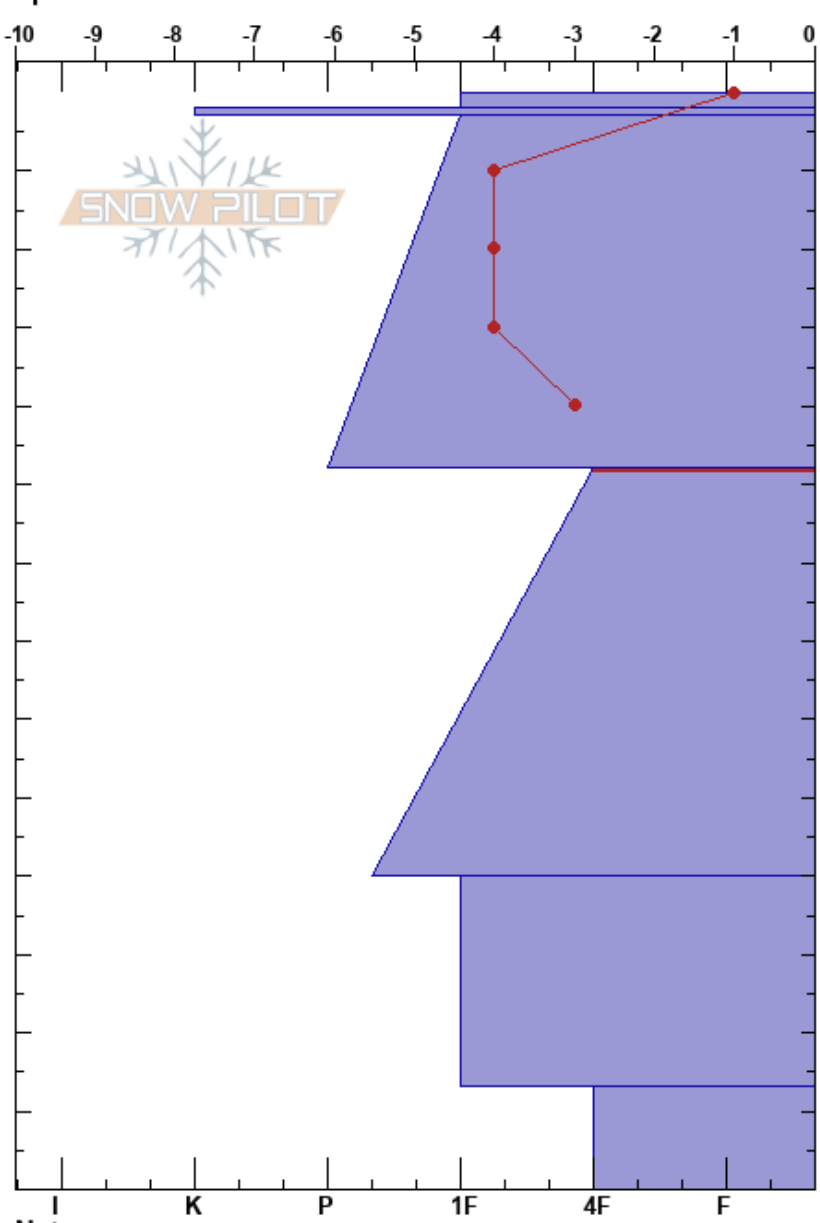

Test Wildy Meadow View
 Sangre de Cristo Range
 NM
 Elevation: 11116 ft
 Aspect: 48°
 Specifics:

Makensie Forsyth
 03/10/2023 - 11:30am
 Co-ord: 36.56075N, -105.43480W
 Slope Angle: 20°
 Wind Loading: previous

Stability:
 Air Temperature: 2°C
 Sky Cover: BKN
 Precipitation: NO
 Wind: W Light Breeze

HS: 140
 PF: 15 48-100cm: Problematic layer
 PS: 4

Crystal Form	Crystal Size	Moisture	ρ kg/m ³	Stability tests & Layer comments
/ (O)	1			
O				
•	0.5-1			
				← PST40/100 (End) @48cm 20230214 ← CT22, SP @48cm
□	1-2			
^ (□)	2-3			
^	3-4			← ECTX