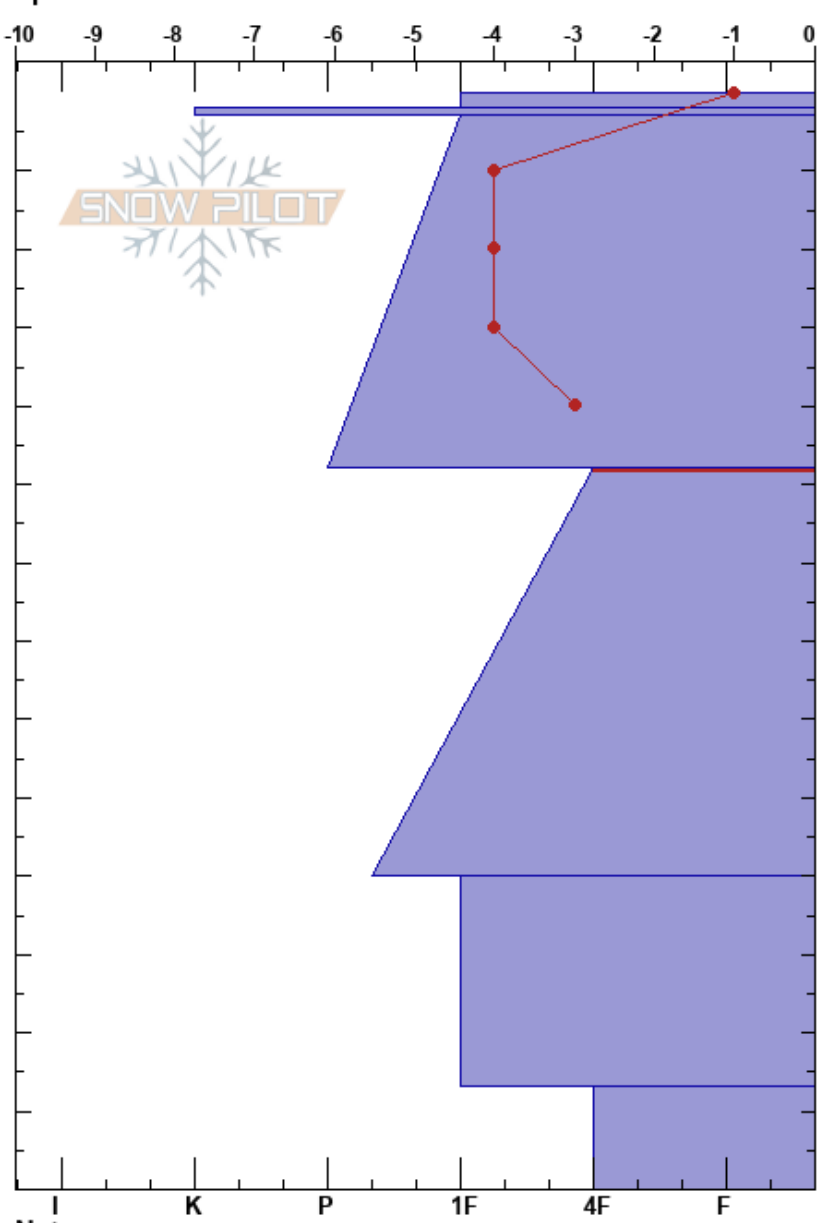

Test Wildy Meadow View
 Sangre de Cristo Range
 NM
 Elevation: 11116 ft
 Aspect: 48°
 Specifics:

Makensie Forsyth
 03/10/2023 - 11:30am
 Co-ord: 36.56075N, -105.43480W
 Slope Angle: 20°
 Wind Loading: previous

Stability:
 Air Temperature: 2°C
 Sky Cover: BKN
 Precipitation: NO
 Wind: W Light Breeze

HS: 140
 PF: 15 48-100cm: Problematic layer
 PS: 4

Form	Crystal		Moisture	ρ kg/m ³	Stability tests & Layer comments
	Size				
/ (O)	1				
O					
•	0.5-1				
□	1-2				← PST40/100 (End) @48cm 20230214 ← CT22, SP @48cm
^ (□)	2-3				
^	3-4				← ECTX