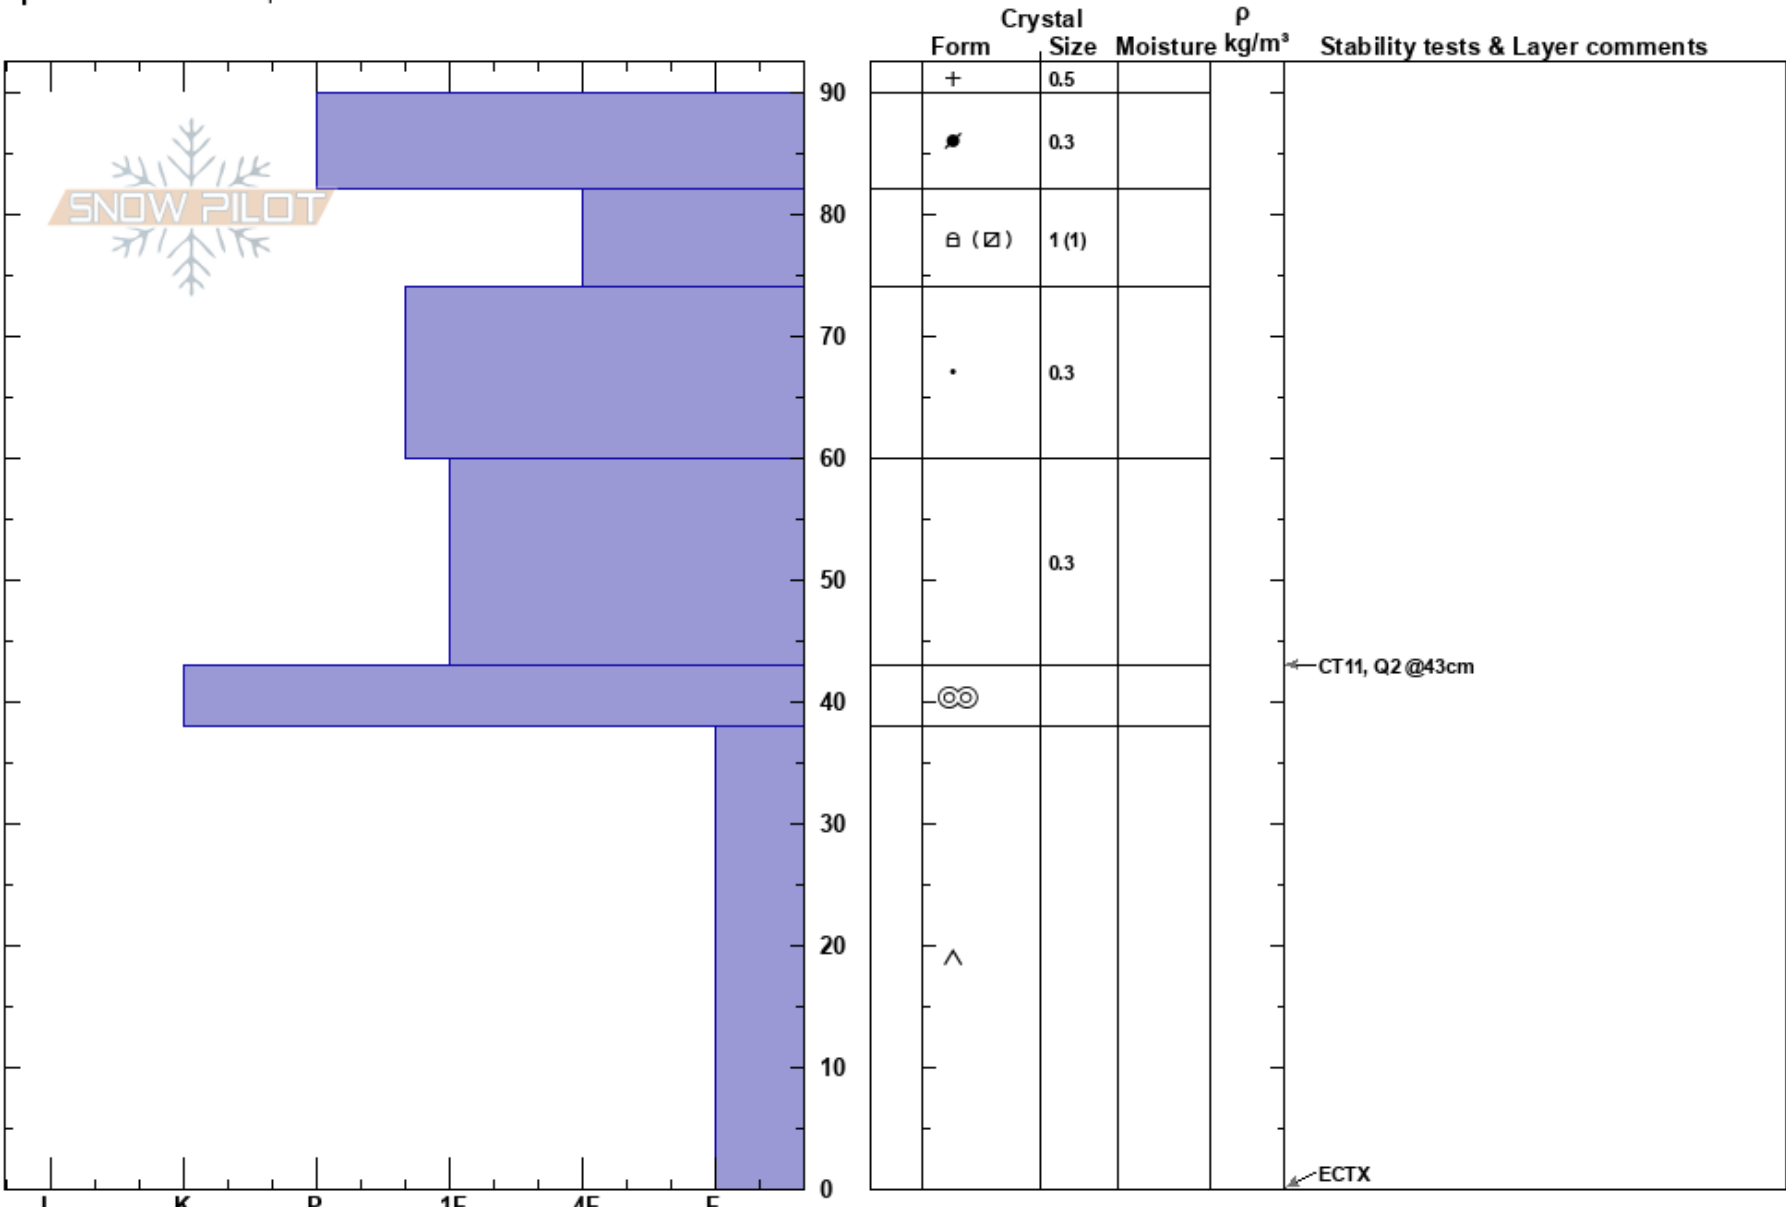

Upper W.Fork ~250Turns  
 Front Range  
 CO  
 Elevation: 11984 ft  
 Aspect: 0°  
 Specifics: We skied slope

Eric Tollund  
 03/10/2023 - 12:00pm  
 Co-ord: 39.78671N, -105.87911W  
 Slope Angle: 35°  
 Wind Loading: yes

Stability:  
 Air Temperature:  
 Sky Cover: OVC  
 Precipitation: S1  
 Wind: W Moderate

HS:90  
 PF: 2 43-38cm: Problematic layer  
 PS: 2

Notes: Intentionally selected sub 100cm location high up on wind impacted N side of ridgeline to understand snowpack characteristics here and respective to snowfields nearby.