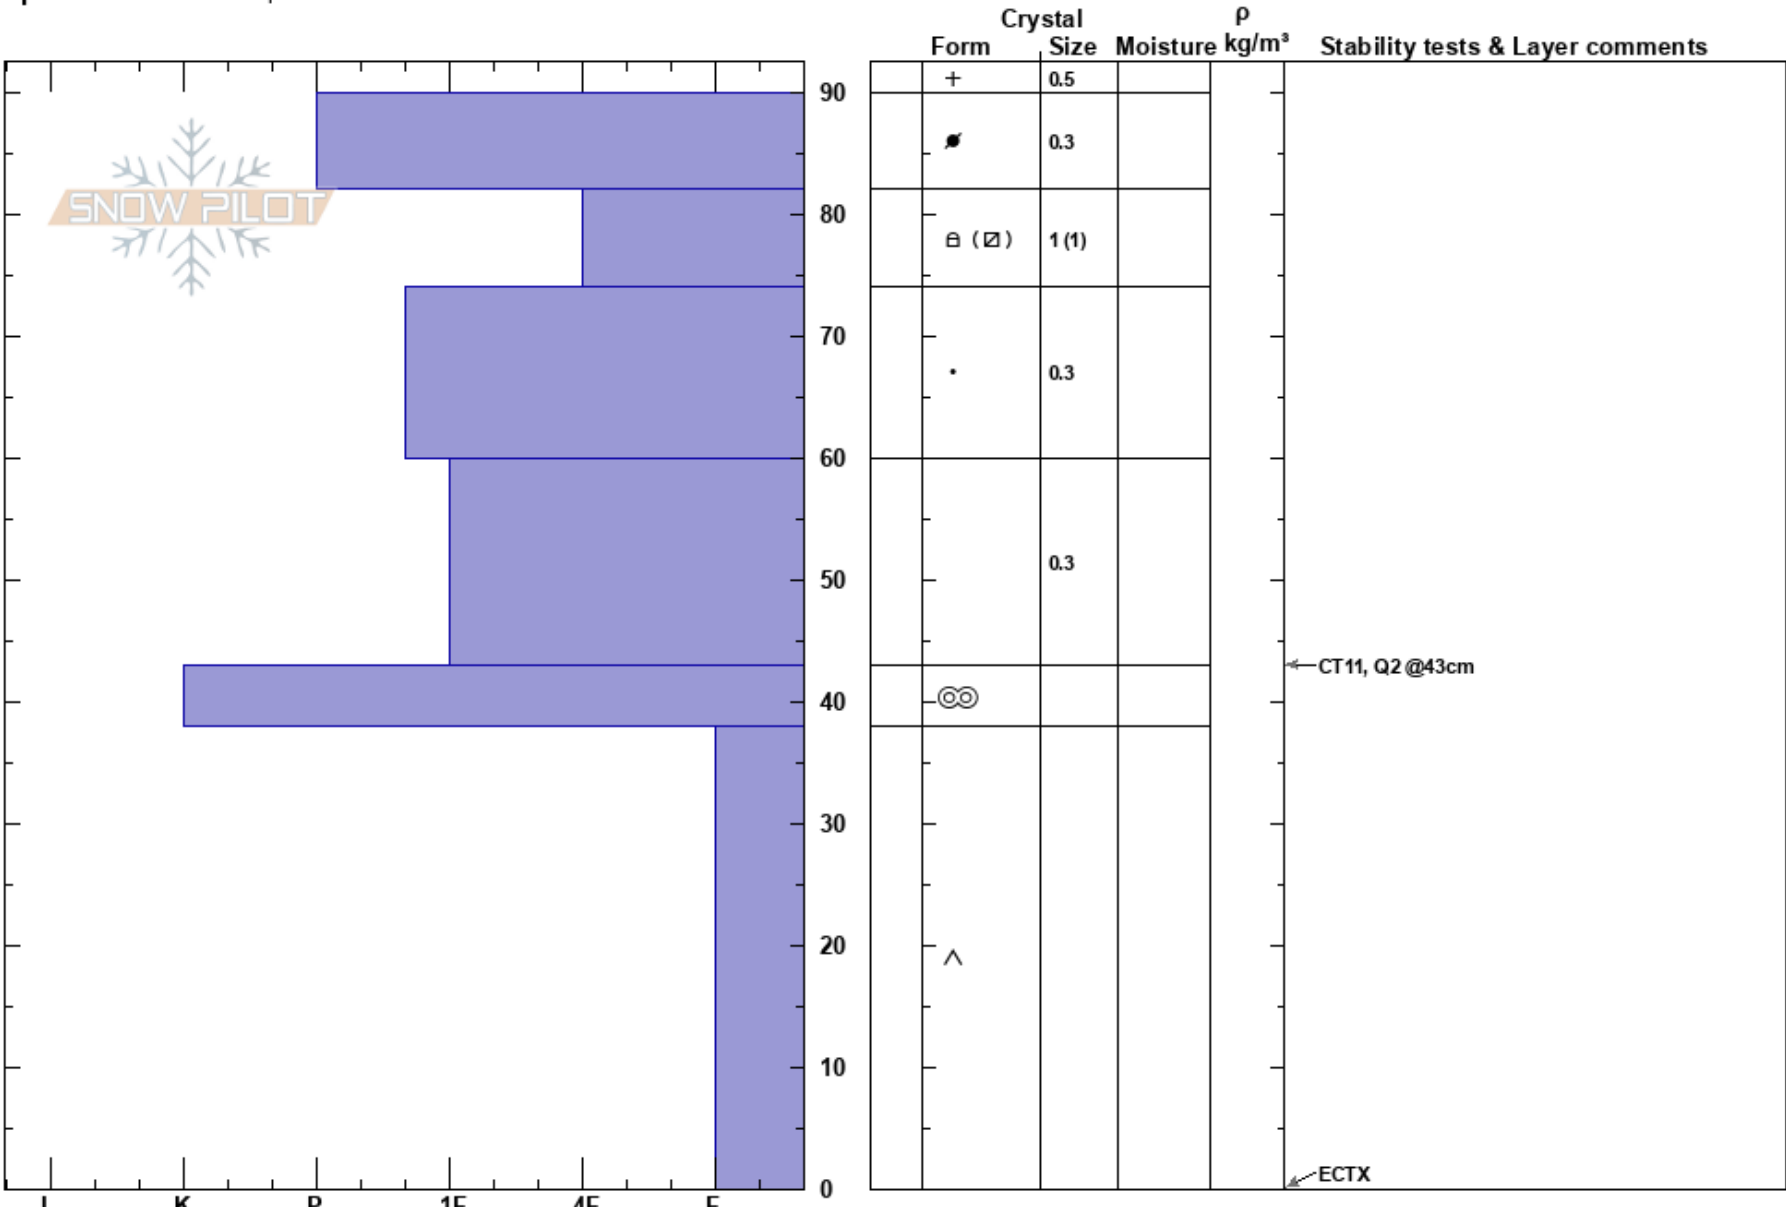

Upper W.Fork ~250Turns
 Front Range
 CO
 Elevation: 11984 ft
 Aspect: 0°
 Specifics: We skied slope

Eric Tollund
 03/10/2023 - 12:00pm
 Co-ord: 39.78671N, -105.87911W
 Slope Angle: 35°
 Wind Loading: yes

Stability:
 Air Temperature:
 Sky Cover: OVC
 Precipitation: S1
 Wind: W Moderate

HS:90
 PF: 2 43-38cm: Problematic layer
 PS: 2

Notes: Intentionally selected sub 100cm location high up on wind impacted N side of ridgeline to understand snowpack characteristics here and respective to snowfields nearby.