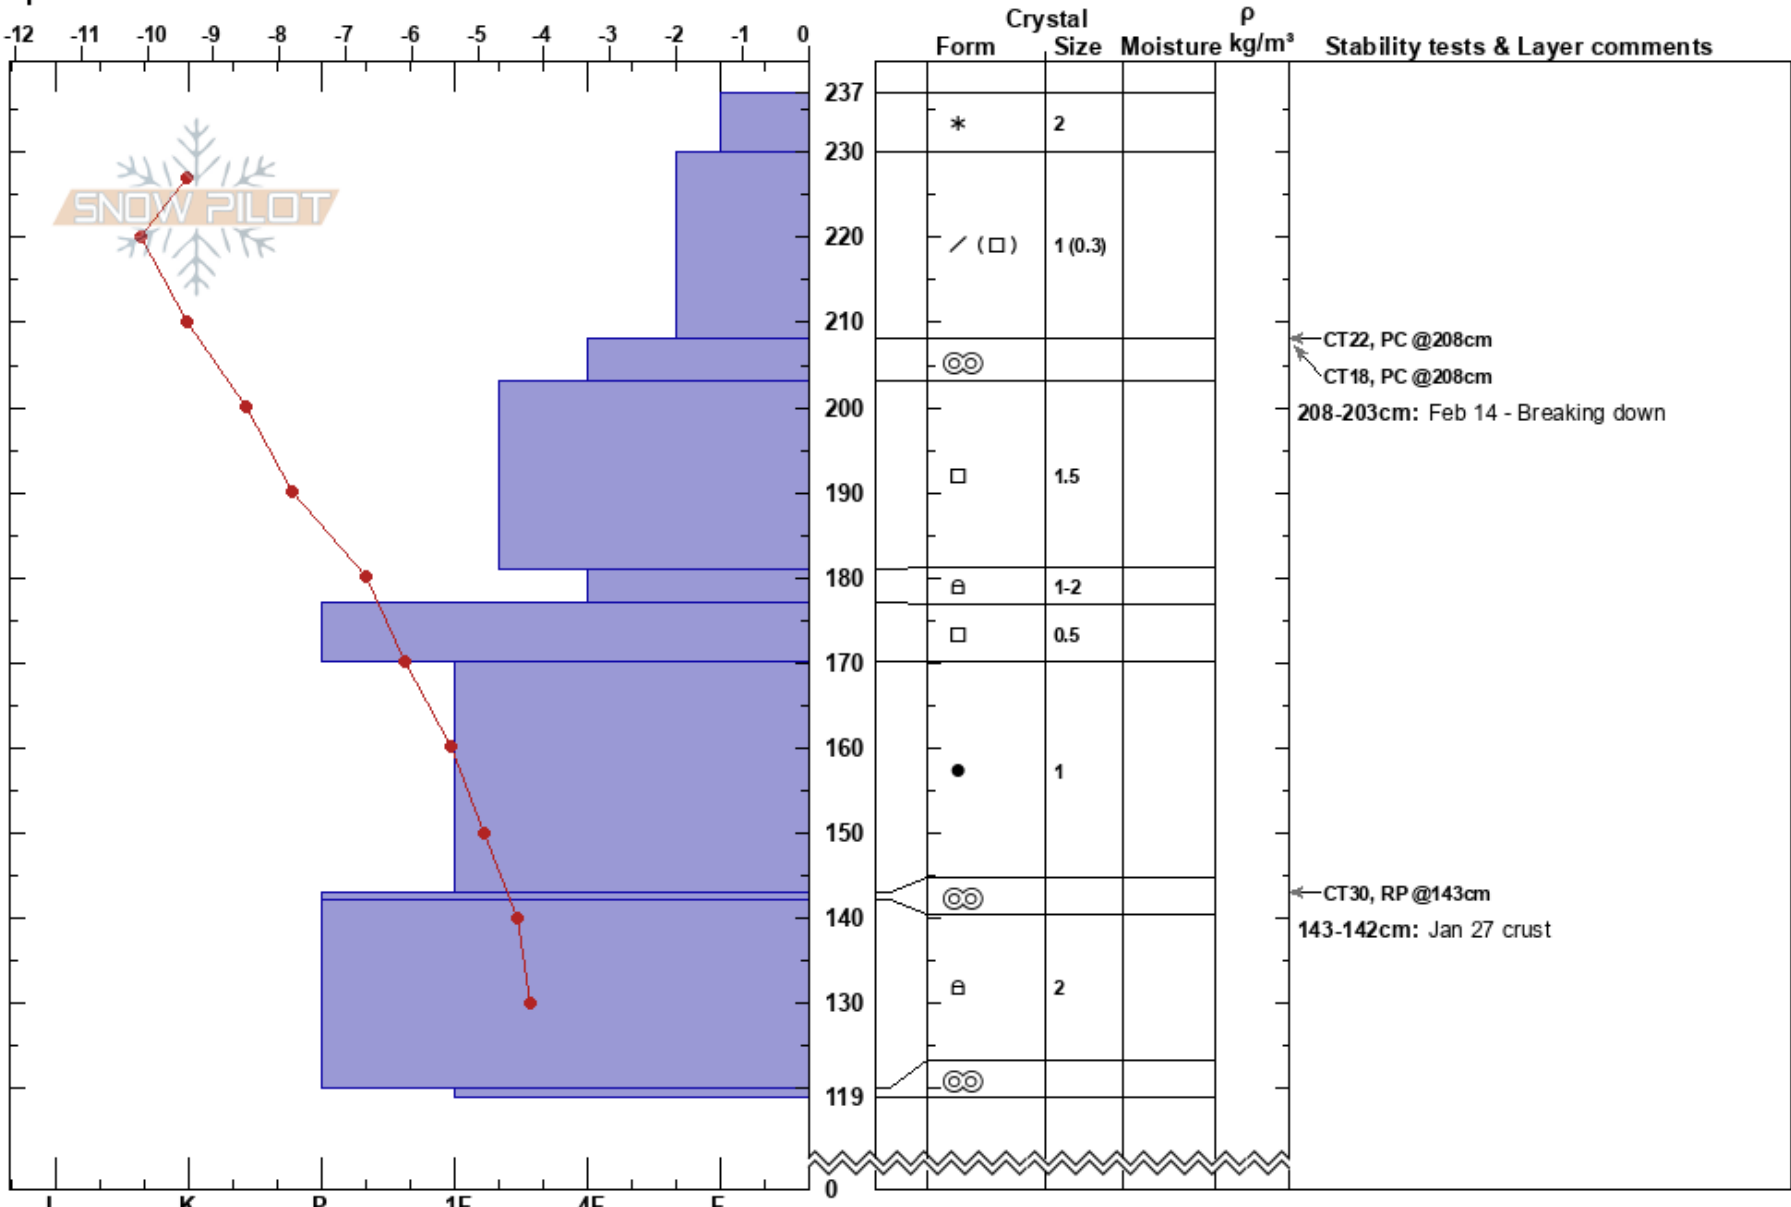

133+900
 Misinchinka
 BC
 Elevation: 1178 m
 Aspect: NW
 Specifics:

Trapper Gilowski
 10/03/2023 - 14:00
 Co-ord: 55.13578N, -122.09246W
 Slope Angle: 25°
 Wind Loading: yes

Stability:
 Air Temperature: -14.1°C PF: 45
 Sky Cover: OVC
 Precipitation: S-1
 Wind: NE Moderate

HS:237
 208-203cm: Feb 14 - Breaking down
 208-203cm: Problematic layer
 143-142cm: Jan 27 crust

Notes: Cross loaded slope, open trees, alder ground cover, start zone