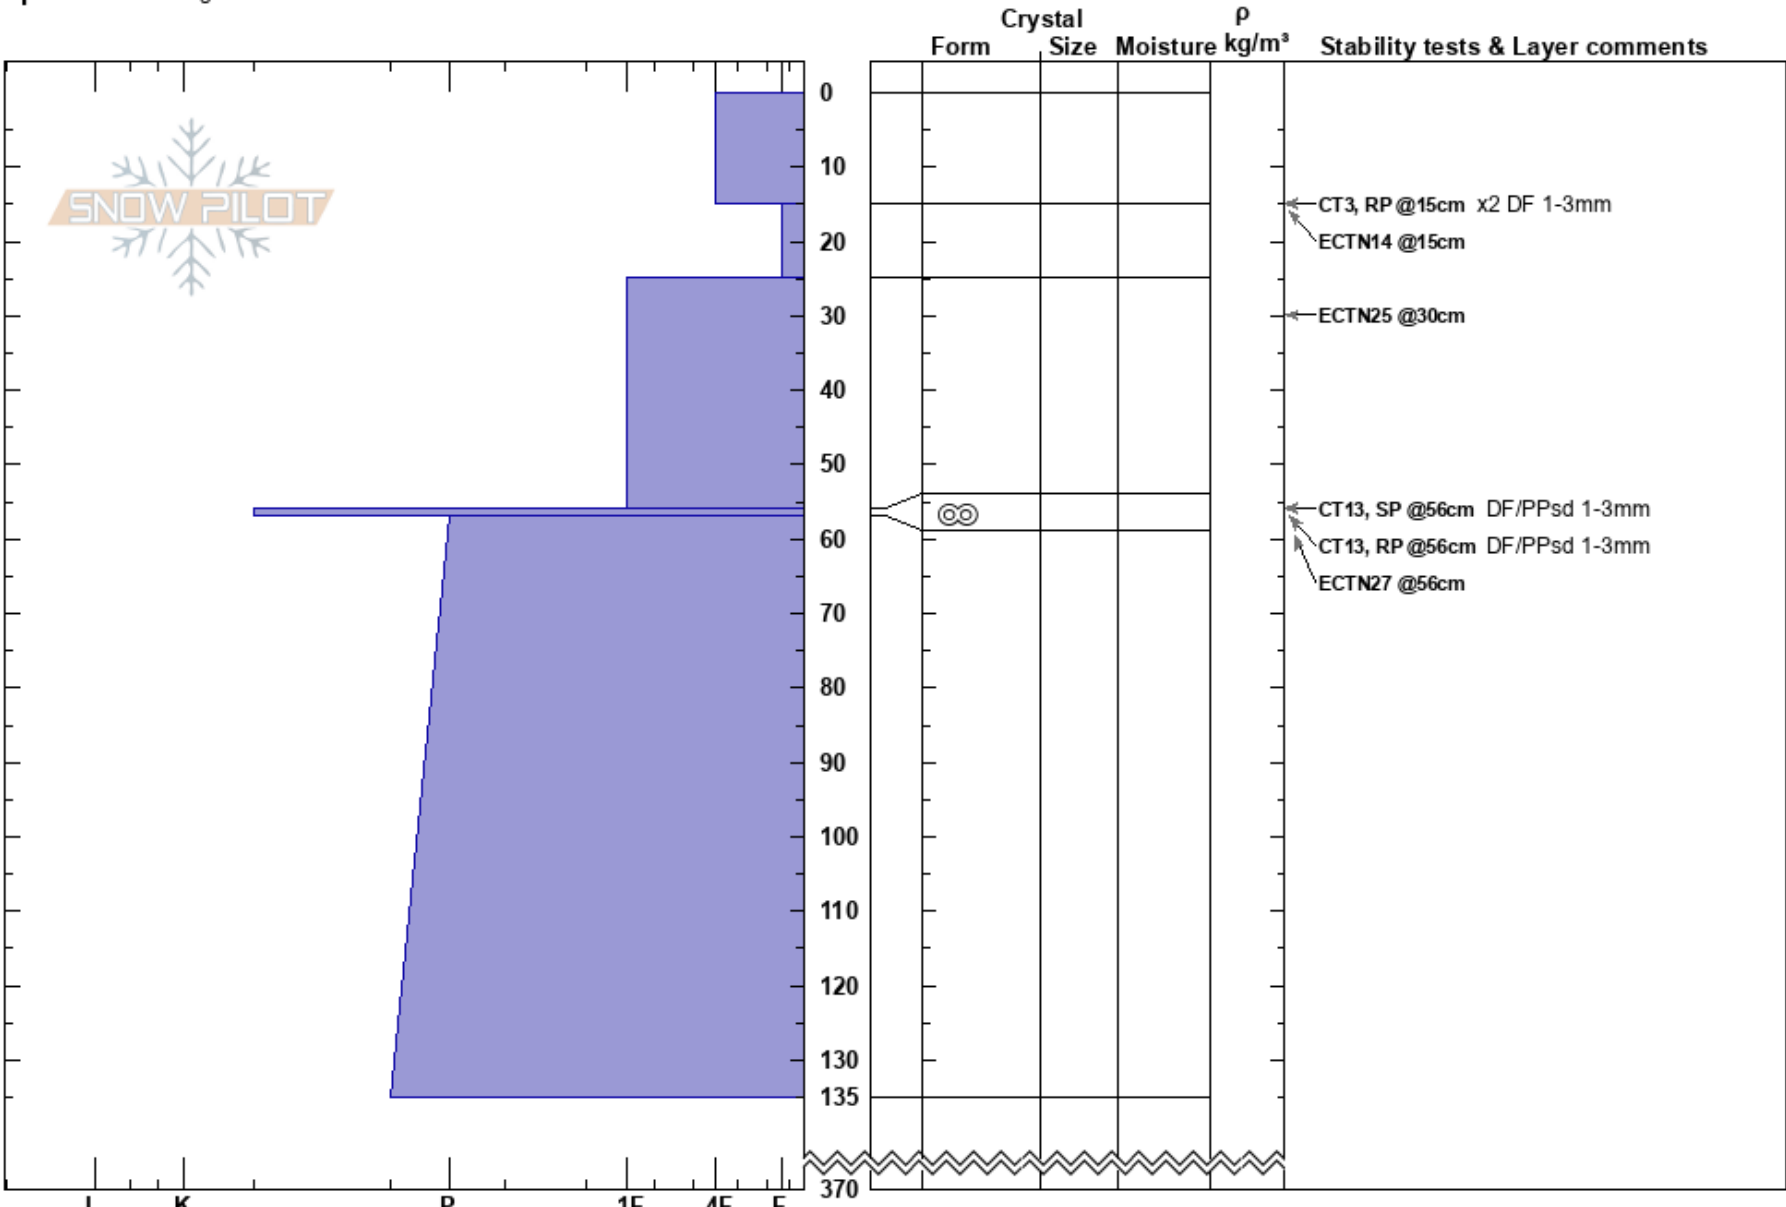

Brad's entrance
 Monashee Powder
 monashee
 CA
Elevation: 2040 m
Aspect:
Specifics: Pit dug in a Ski Area

03/10/2023 - 12:30pm
Co-ord:
Slope Angle: 25°
Wind Loading: yes

Stability:
Air Temperature: -8°C
Sky Cover: OVC
Precipitation: NO
Wind: NE Moderate

HS: 370
PF: 30 56-57cm: thin breakable crust

Notes: Dug by CL & MC