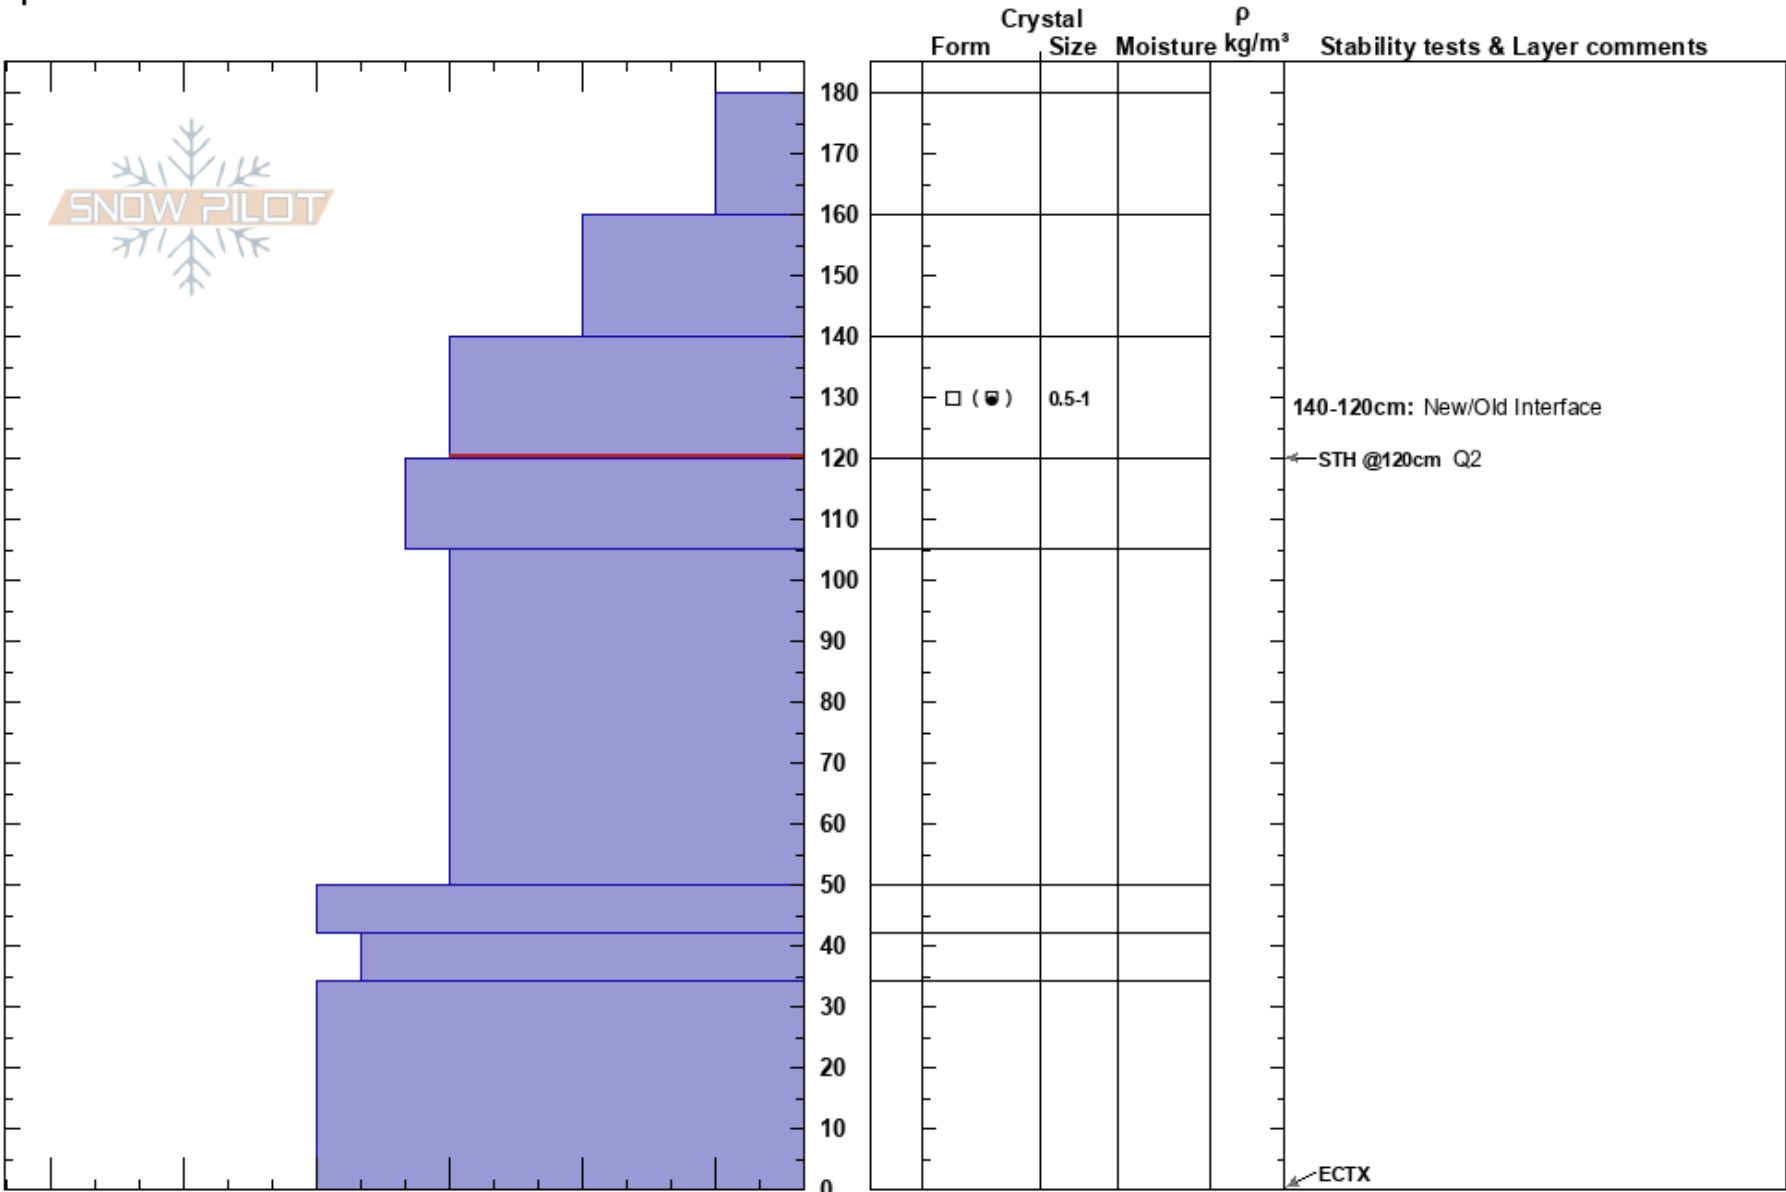

Flight Tower Deanna Cyran
 Chilkat 03/05/2023 - 11:00am
 AK Co-ord: 59.24163N, -136.08476W
 Elevation: 4216 ft Slope Angle: 30°
 Aspect: NE Wind Loading: no
 Specifics:

Stability:
 Air Temperature: -20°C HS: 180
 Sky Cover: CLR PF: 60 140-120cm: New/Old Interface
 Precipitation: NO PS: 30 140-120cm: Problematic layer
 Wind: NE Calm