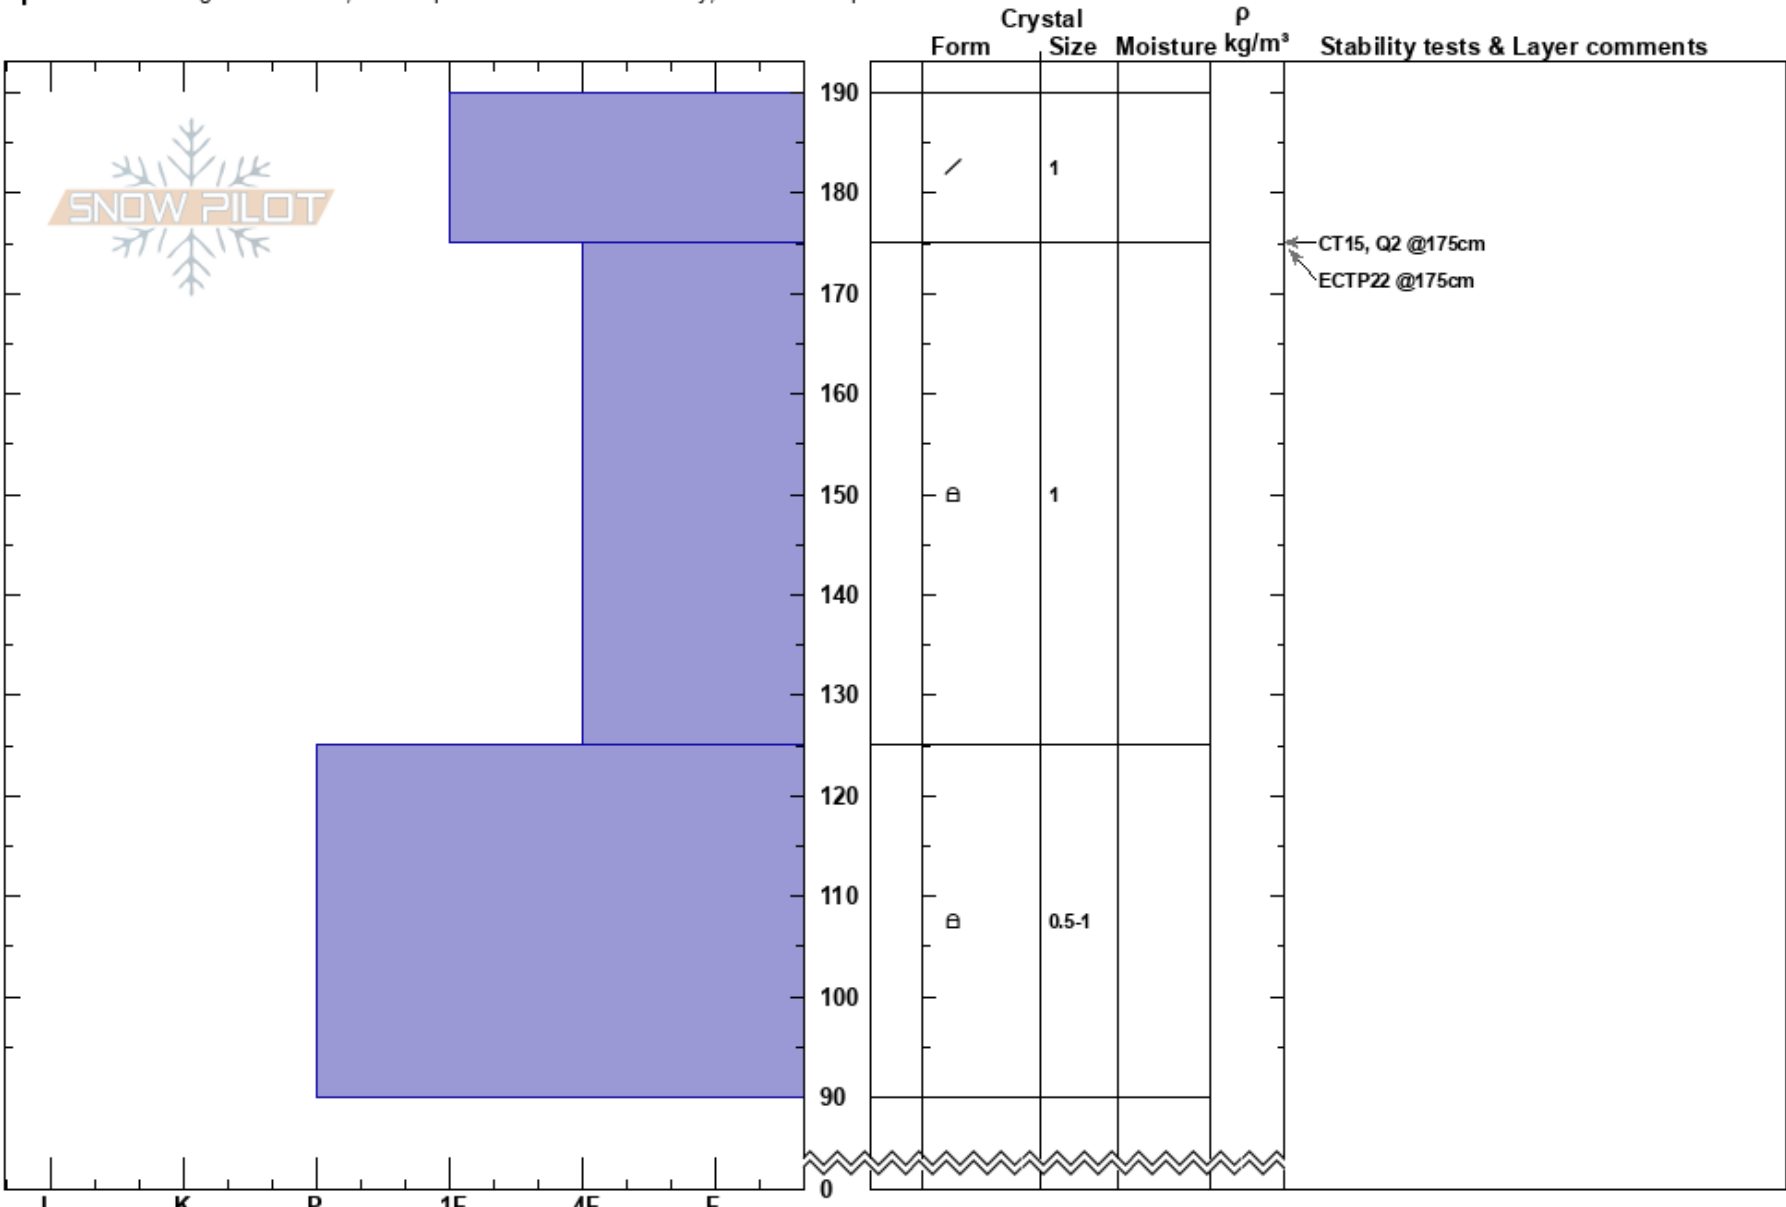

Helipad  
 Kachina Peaks  
 AZ  
 Elevation: 11561 ft  
 Aspect: SW  
 Specifics: Pit dug in a Ski Area; Pit is representative of backcountry; We skied slope

Brennan Hartigan  
 03/10/2023 - 11:06am  
 Co-ord: 35.32624N, -111.68497W  
 Slope Angle: 31°  
 Wind Loading: yes

Stability: **HS: 190** Layer Notes:  
 Air Temperature: 25.5°C  
 Sky Cover: X  
 Precipitation: NO  
 Wind: W Moderate

Notes: