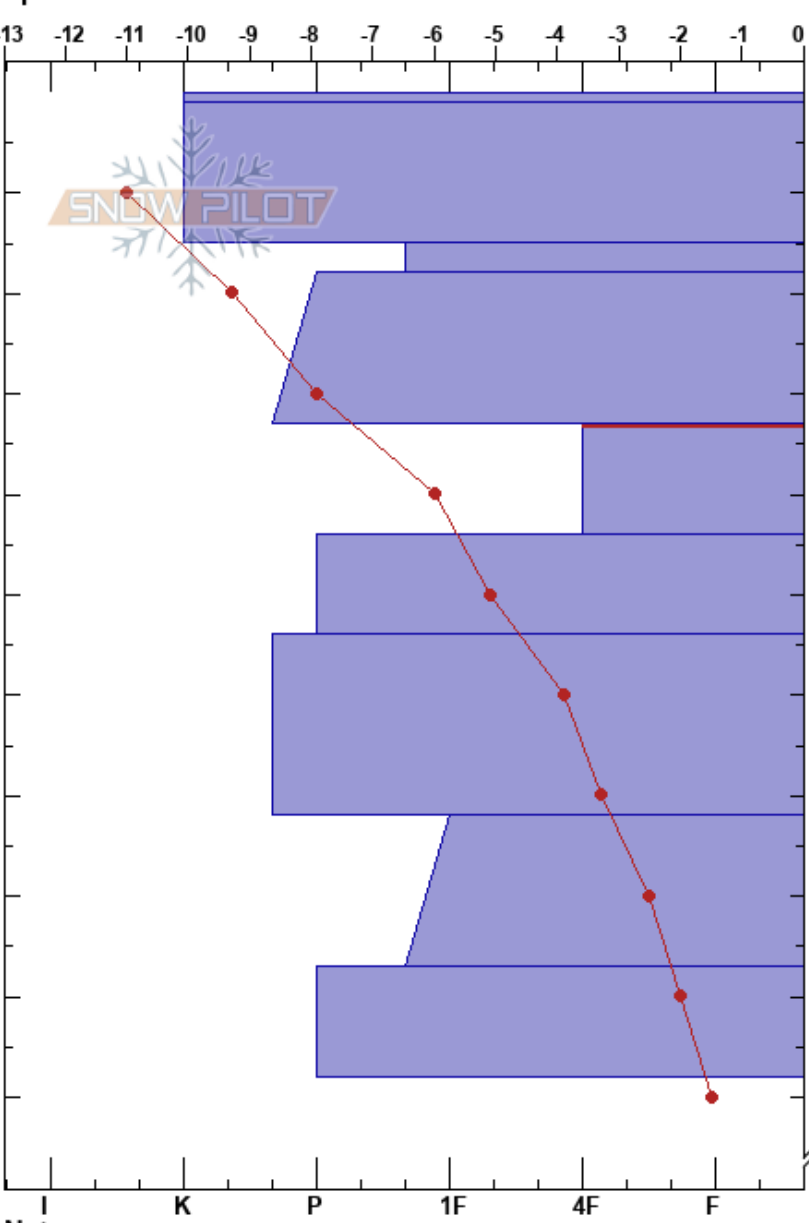

Kellostapuli  
 Finland  
 Elevation: 397 m  
 Aspect: N  
 Specifics:

Elina Molkkari  
 10/03/2023 - 13:30  
 Co-ord: 35W 382923E 7499822N  
 Slope Angle: 25°  
 Wind Loading: no

Stability:  
 Air Temperature:  
 Sky Cover: SCT  
 Precipitation: NO  
 Wind: SW Light Breeze

HS: 168  
 Layer Notes:  
 PF: 1 33-44cm: Problematic layer

Form	Crystal		Moisture	$\rho$ kg/m <sup>3</sup>	Stability tests & Layer comments
	Size				
☉☉					
☼	0.5				
□	1.5				
☼	1				
□ ( / )	1.5-2				← ECTP27 @33cm
□	1				
☼	0.5				
□	2				
□	1				