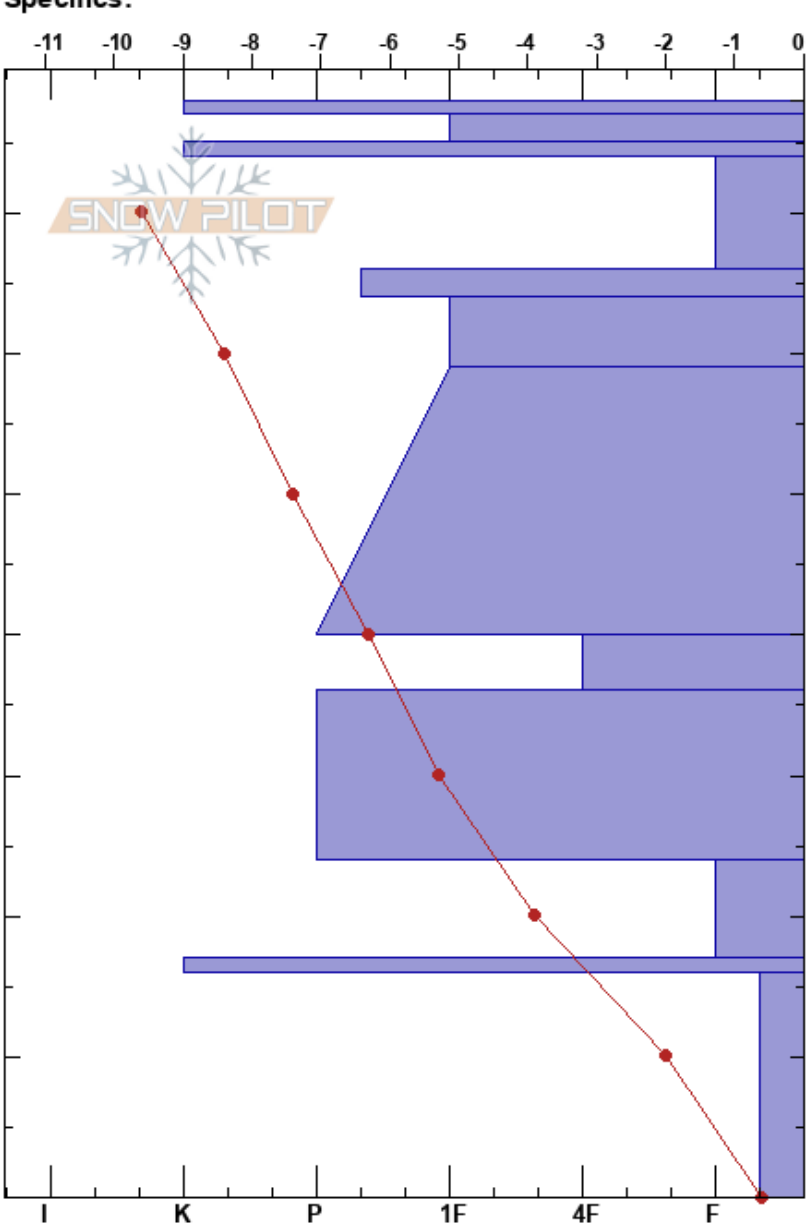

Kellostapuli
 Finland
 Elevation: 385 m
 Aspect:
 Specifics:

Elina Molkkari
 10/03/2023 - 11:50
 Co-ord: 35W 383137E 7499629N
 Slope Angle: 23°
 Wind Loading: no

Stability:
 Air Temperature: -8.4°C
 Sky Cover: SCT
 Precipitation: NO
 Wind: SW Light Breeze

HS:78
 PF: 15
 78-77cm: 0.5mm
 75-74cm: tosi ohut
 16-0cm: Problematic layer

Height (cm)	Crystal		Moisture	ρ kg/m ³	Stability tests & Layer comments
	Form	Size			
78	⊙				78-77cm: 0.5mm
77	□	2			
70	⊙				75-74cm: tosi ohut
69	□	2.5			
65	□	1.5			
60	□	2			
50	□	1-2			
40	□	2.5			
30	□	1-2			
20	^	3			
16	⊙				← CT23, SC @16cm
10	^	5-6			
0					ECTX CTN