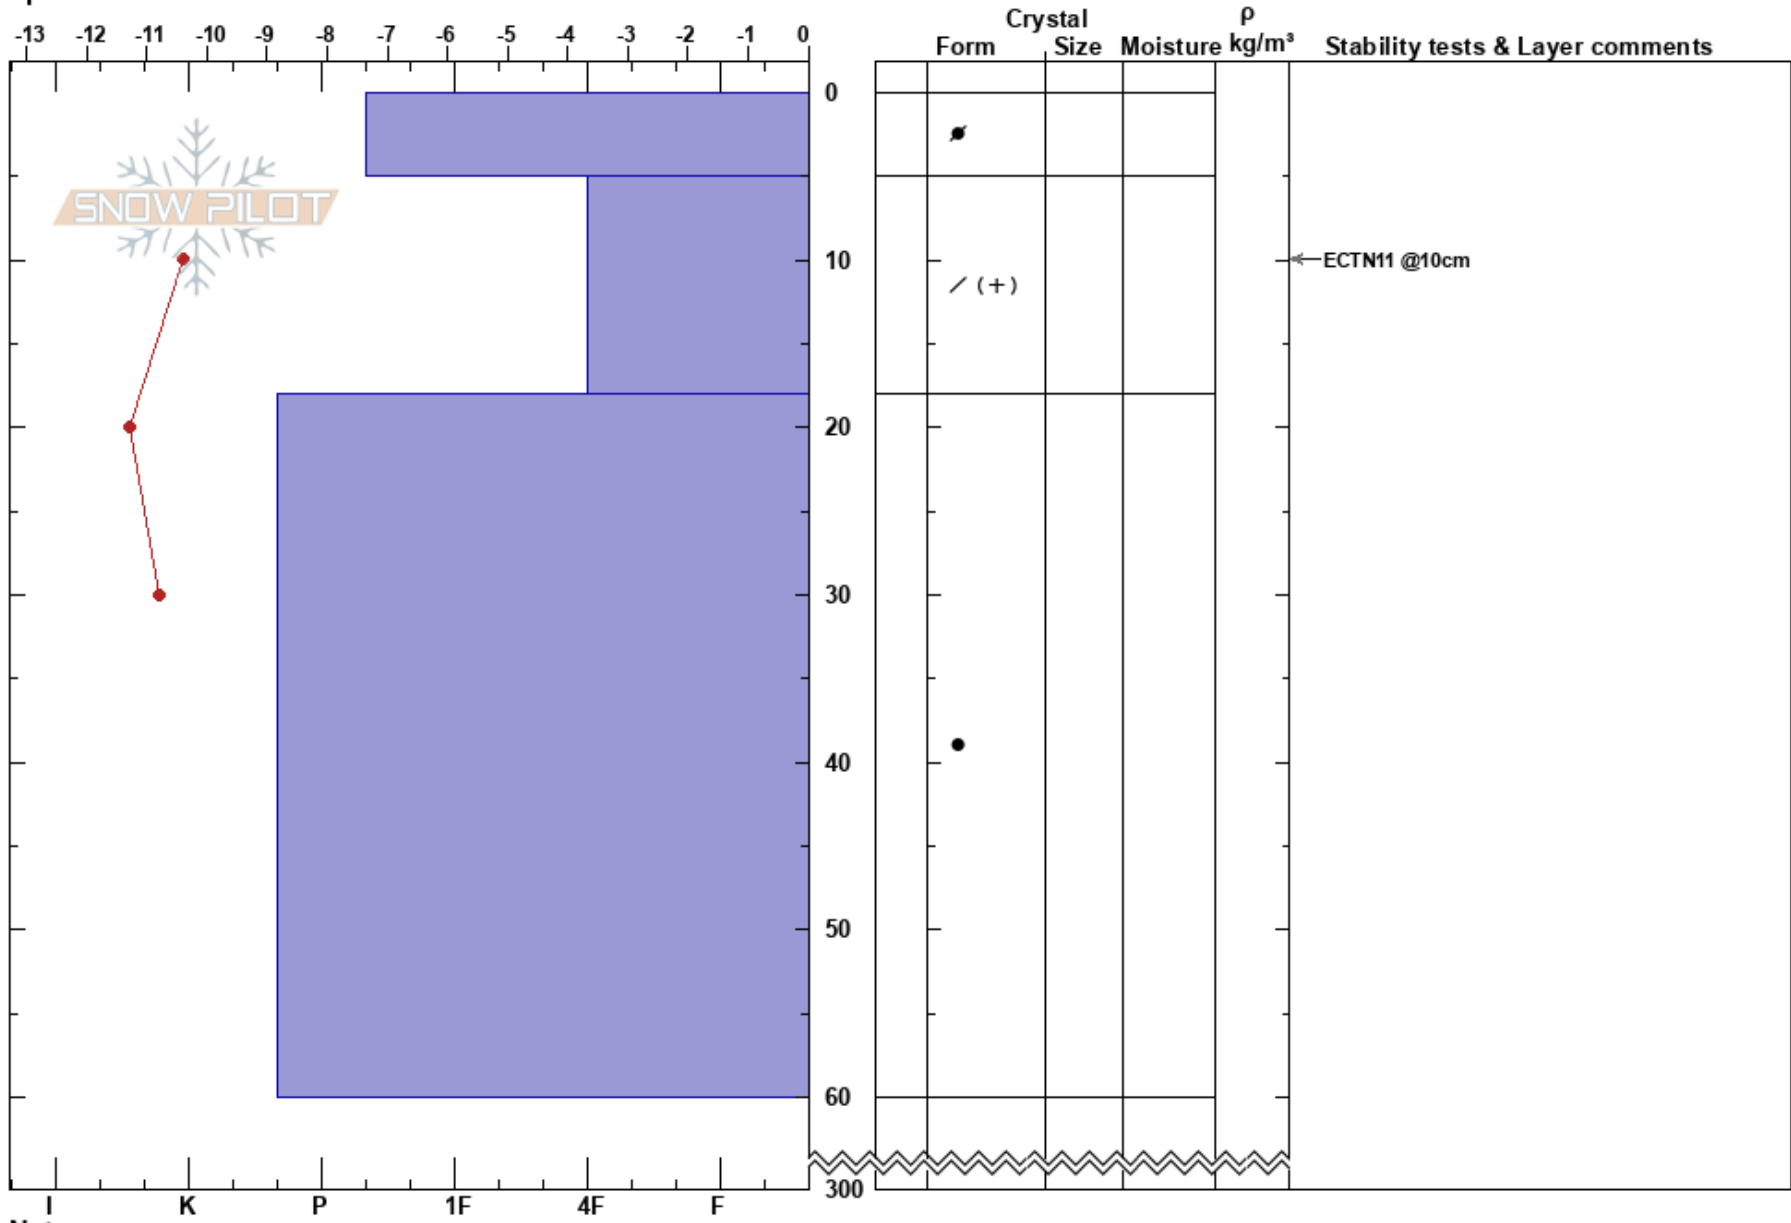

Lillaborkan
 Borkafjället
 Sweden
 Elevation: 860 m
 Aspect: SE
 Specifics:

Sebastian Wiklund
 10/03/2023 - 12:30
 Co-ord: 65.21575N, 15.47848E
 Slope Angle: 20°
 Wind Loading:

Stability:
 Air Temperature: -7.8°C PF: 5
 Sky Cover: SCT
 Precipitation: NO
 Wind: SW Light Breeze

Layer Notes:

Notes: