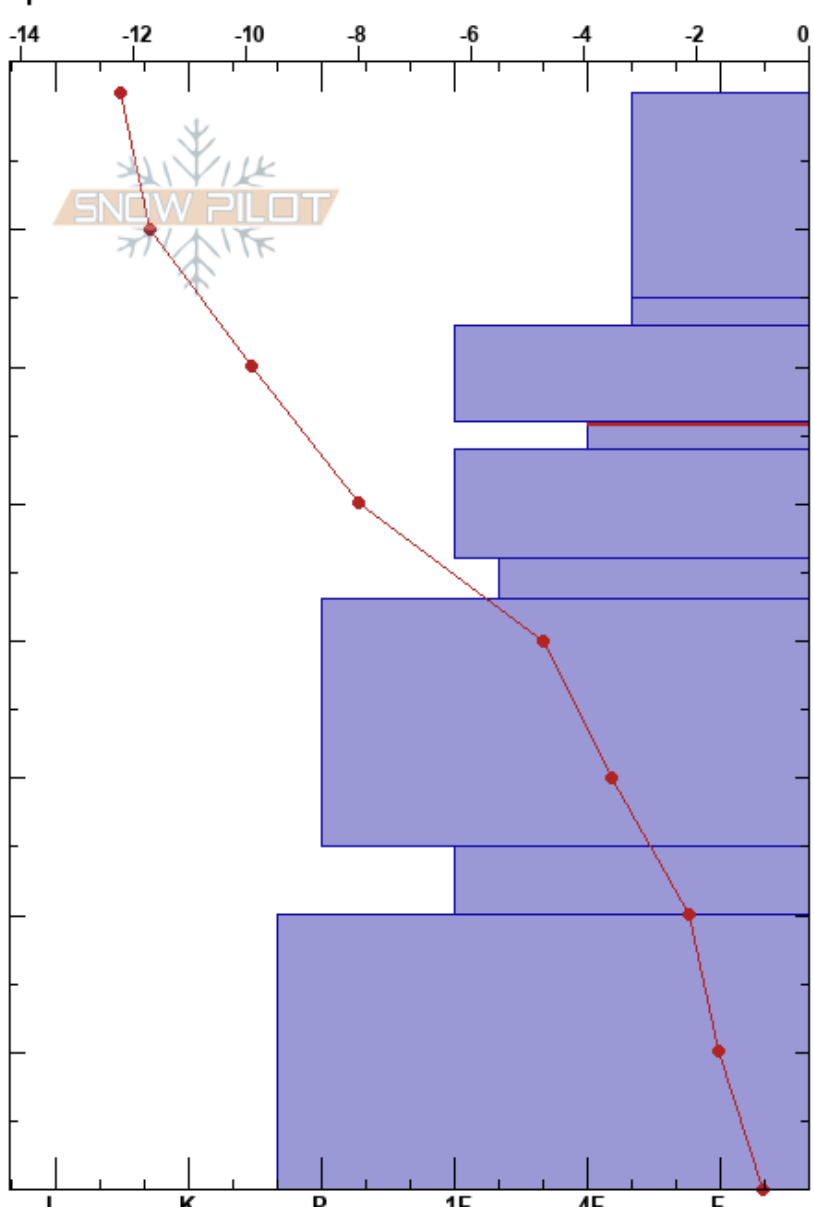

Skarðshnjúkur
Tröllaskagi
Iceland
Elevation: 500 m
Aspect: NE
Specifics:

Gestur Hansson
10/03/2023 - 10:00
Co-ord: 66.12267N, -18.99965W
Slope Angle: 20°
Wind Loading:

Stability:
Air Temperature: -14°C
Sky Cover: OVC
Precipitation: S2
Wind: NE Light Breeze

HS:80
PF: 40
24-26cm: Problematic layer

Form	Crystal		ρ kg/m ³	Stability tests & Layer comments
	Size	Moisture		
+ (✓)				
⊘ (+)				
/ (✓)				
⊘ (+)				
•				← CT4, SP @30cm
⊘				
•				
□ (✓)				← PST57/100 (End) @55cm

Notes: 20-50cm vindflekur með veikleika við hjarnið