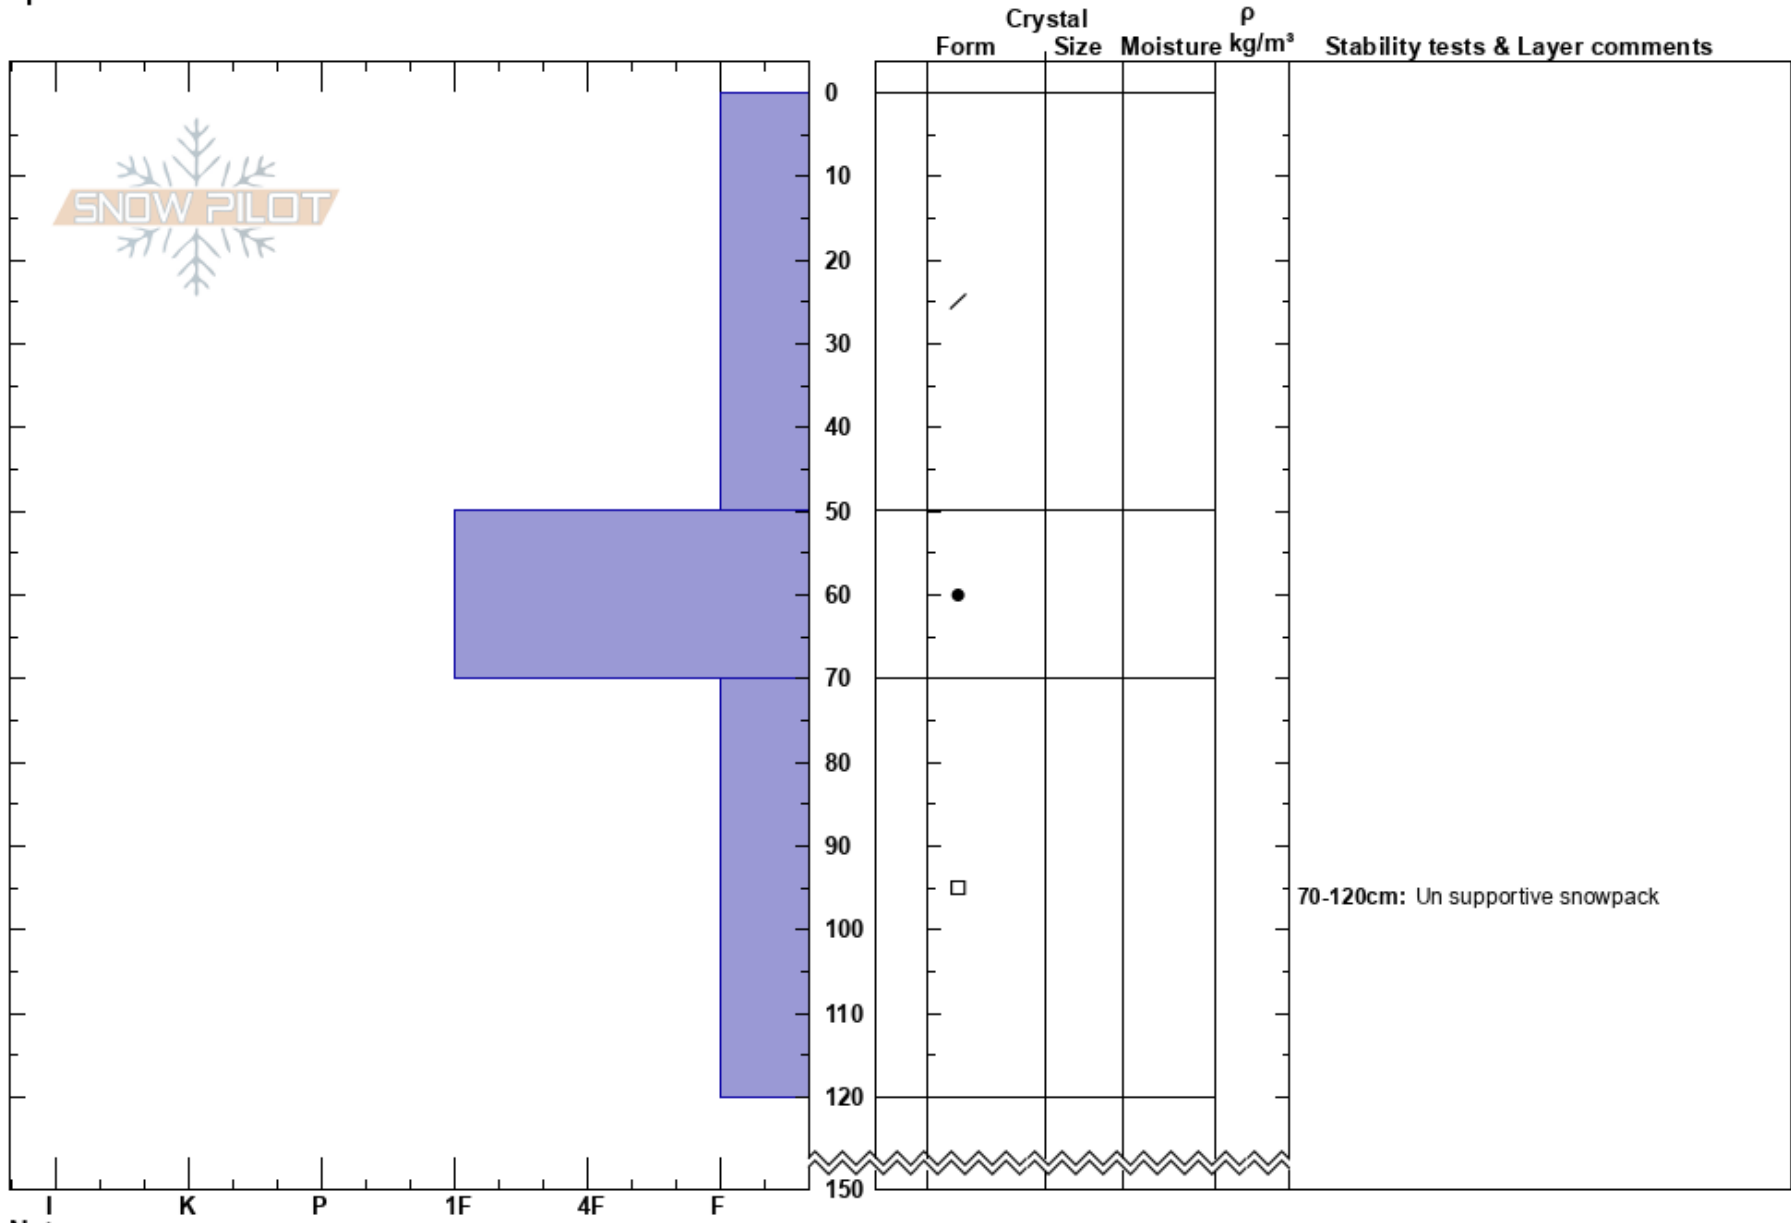

Sissu
himalayas
India
Elevation: 4500 m
Aspect:
Specifics:

Rich Lehner
10/03/2023 - 12:00
Co-ord: 43S 706788W 3599590N
Slope Angle: 30°
Wind Loading:

Stability: **HS: 150**
Air Temperature: -4°C **PF: 50** 70-120cm: Un supportive snowpack
Sky Cover: **PS: 25** 70-120cm: Problematic layer
Precipitation: NO
Wind: Calm