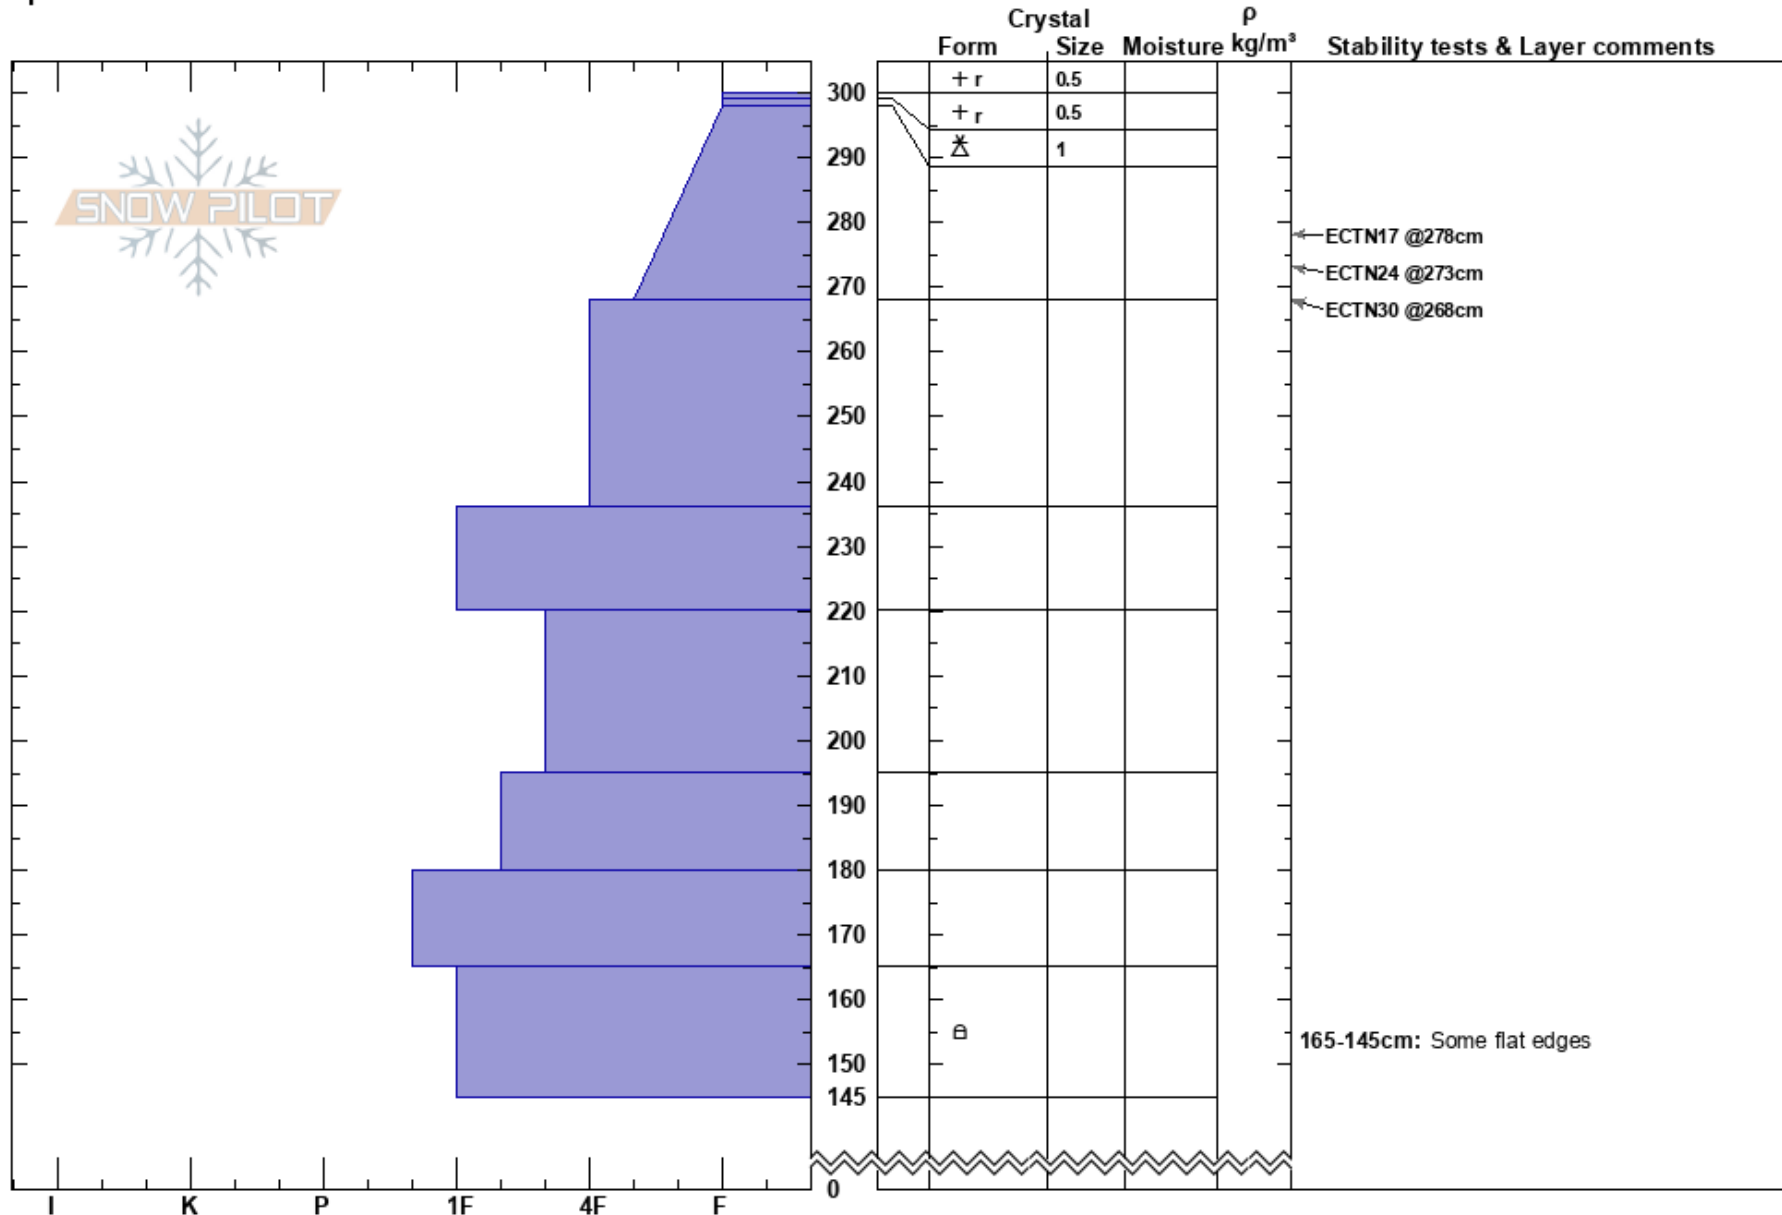

North 7250'  
Northern Wasatch  
UT  
Elevation: 7250 ft  
Aspect: N  
Specifics:

Dave Kelly  
03/09/2023 - 3:15pm  
Co-ord: 41.21917N, -111.87203W  
Slope Angle: 40°  
Wind Loading: previous

Stability: Good  
Air Temperature: -1.1°C  
Sky Cover: CLR  
Precipitation: NO  
Wind: SW Light Breeze

HS: 300  
Layer Notes:  
298-268cm: Problematic layer  
165-145cm: Some flat edges

Notes: Slight density changes in the top 12-16" of the snow surface that broke with no propagation during ECT tests. Snow surface was cold and dry.