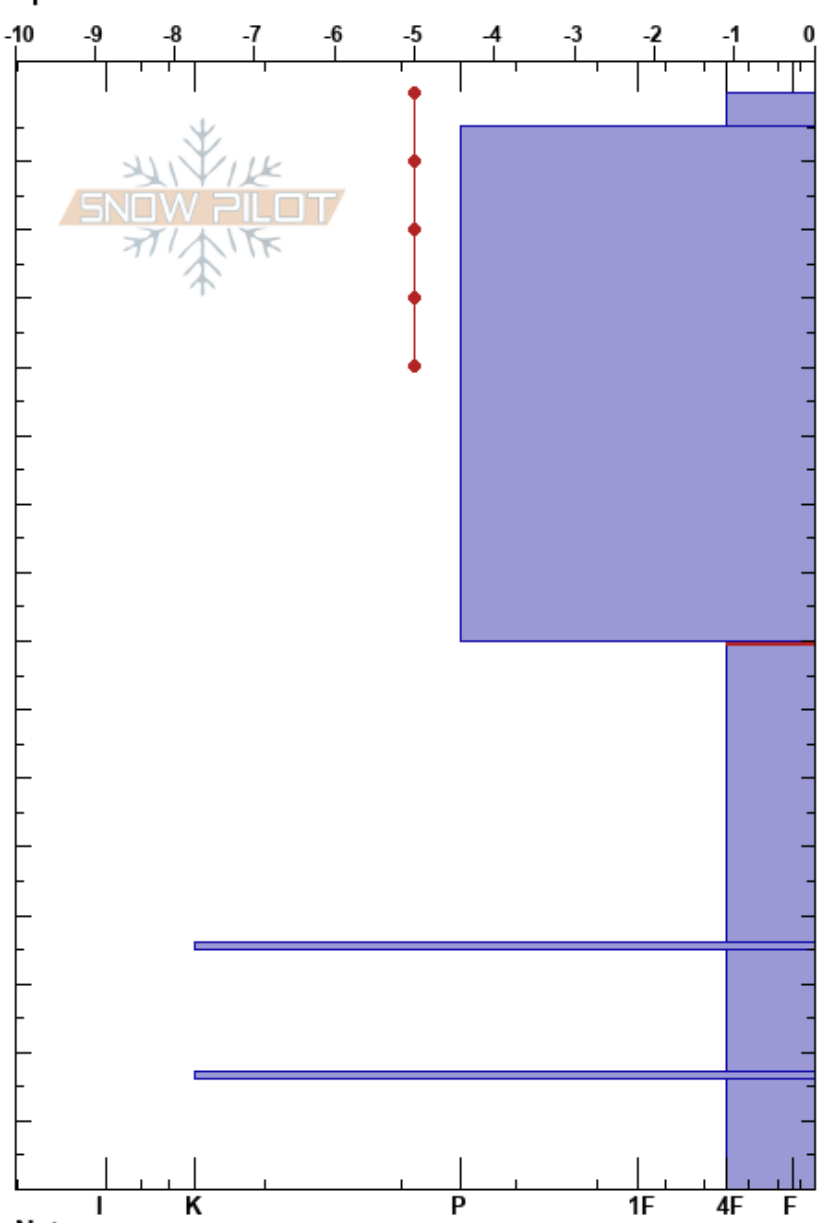

Williams Lake Moraine
 Sangre de Cristo Range
 NM
 Elevation: 11400 ft
 Aspect: E
 Specifics:

Jack Morgan
 03/09/2023 - 12:15pm
 Co-ord: 36.55280N, -105.43527W
 Slope Angle: 29°
 Wind Loading: no

Stability:
 Air Temperature: 0°C
 Sky Cover: BKN
 Precipitation: NO
 Wind: N Moderate

HS: 160
 PF: 20
 PS: 5
 80-124cm: Problematic layer

Form	Crystal		Moisture	ρ kg/m ³	Stability tests & Layer comments
	Size				
•	0.5				
• (/)	0.5 (1)		D		
•	0.5		D		
□	1-2		D		
■			D		
^	2-3		D		
■			D		
^	2-4		D		

← PST80/100 (End) @80cm
 ← ECTP19 @80cm
 ← CT11, SP @80cm

Notes: