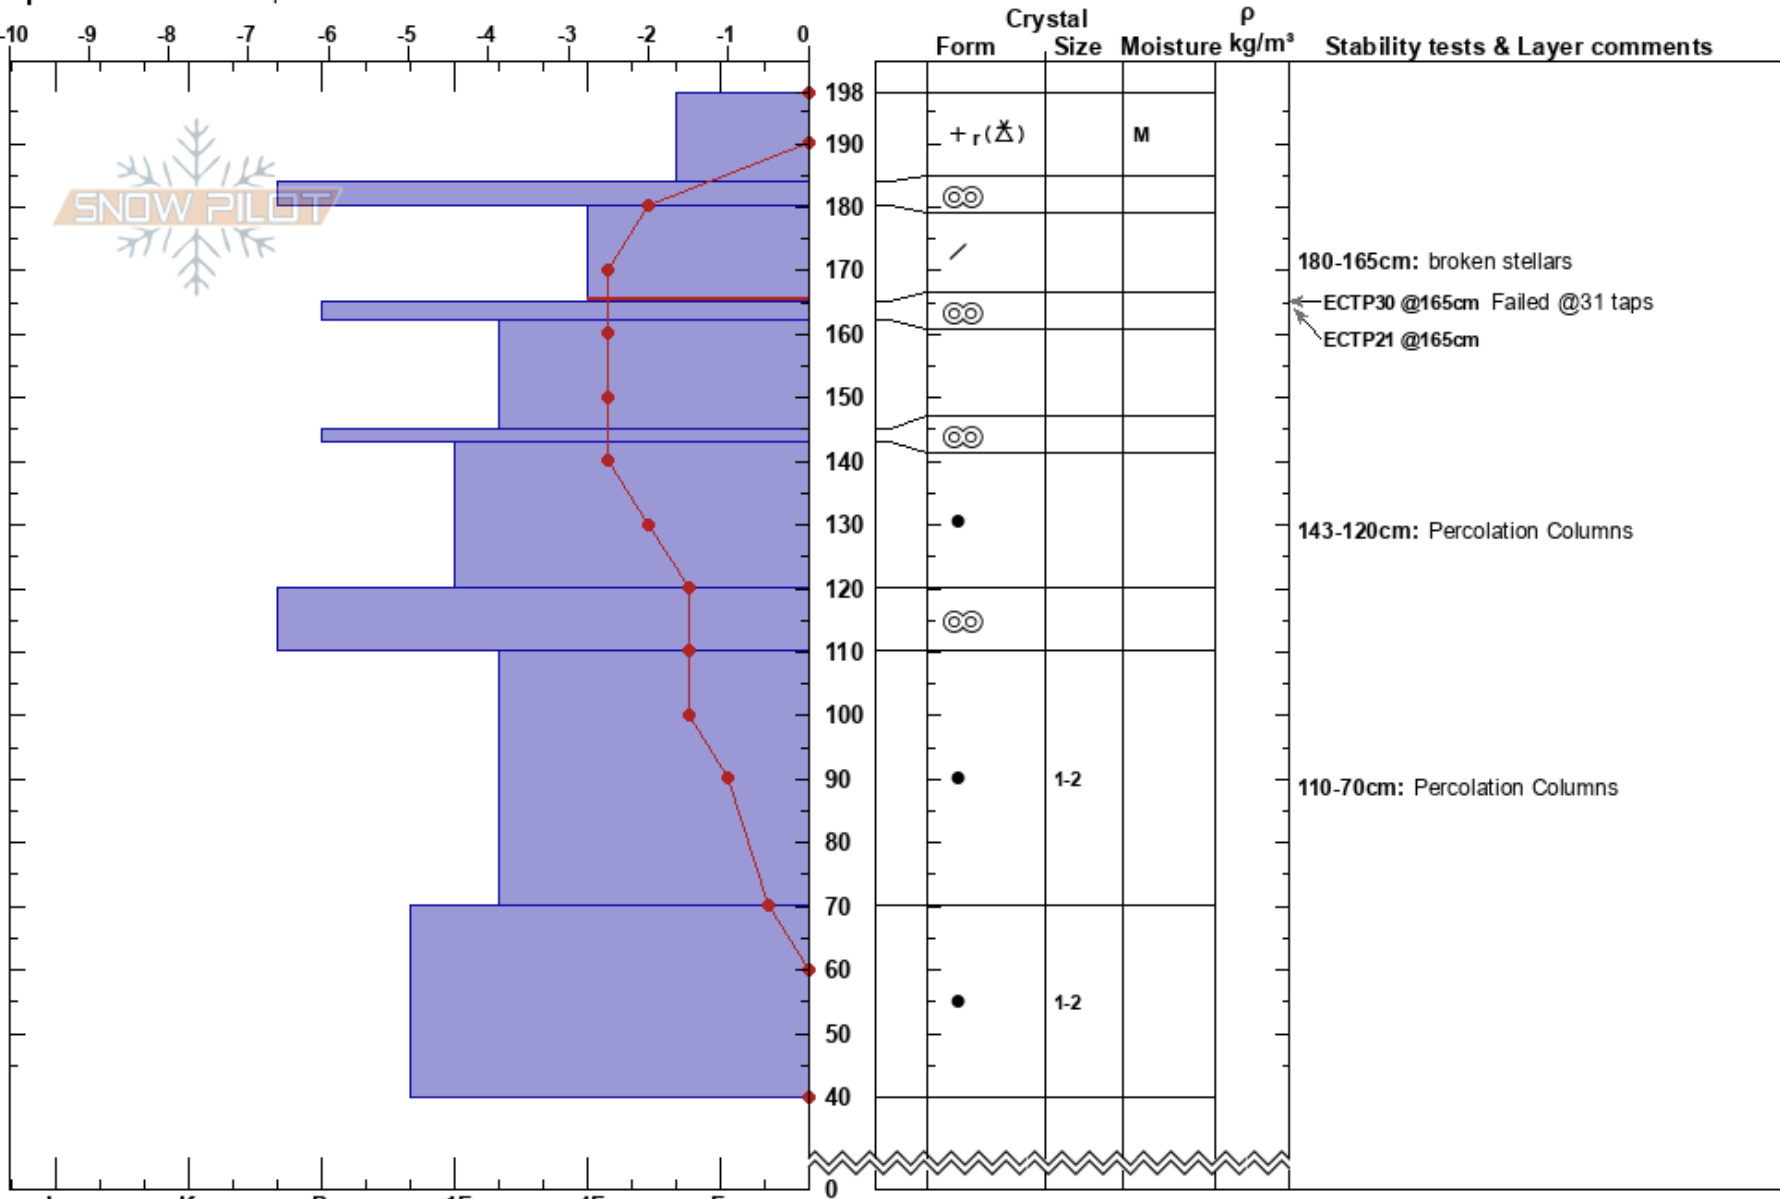

Southeast 6910'
 Northern Wasatch
 UT
Elevation: 6910 ft
Aspect: SE
Specifics: We skied slope

Dave Kelly
 03/09/2023 - 2:15am
Co-ord: 41.21924N, -111.86995W
Slope Angle: 36°
Wind Loading: yes

Stability: Fair
Air Temperature: -1.1°C
Sky Cover: CLR
Precipitation: NO
Wind: SW Light Breeze

HS: 198
Layer Notes:
 180-165cm: broken stellars
 180-165cm: Problematic layer
 143-120cm: Percolation Columns
 110-70cm: Percolation Columns

Notes: Wind-loading at the ridgetops, not at the pit location. Percolation water columns at 143 with rounded crystals surrounding them. Propagation on broken stellars at 165 from ground. If this was a steeper zone or had more wind-loading propagation might have occurred earlier and would be more of a concern.