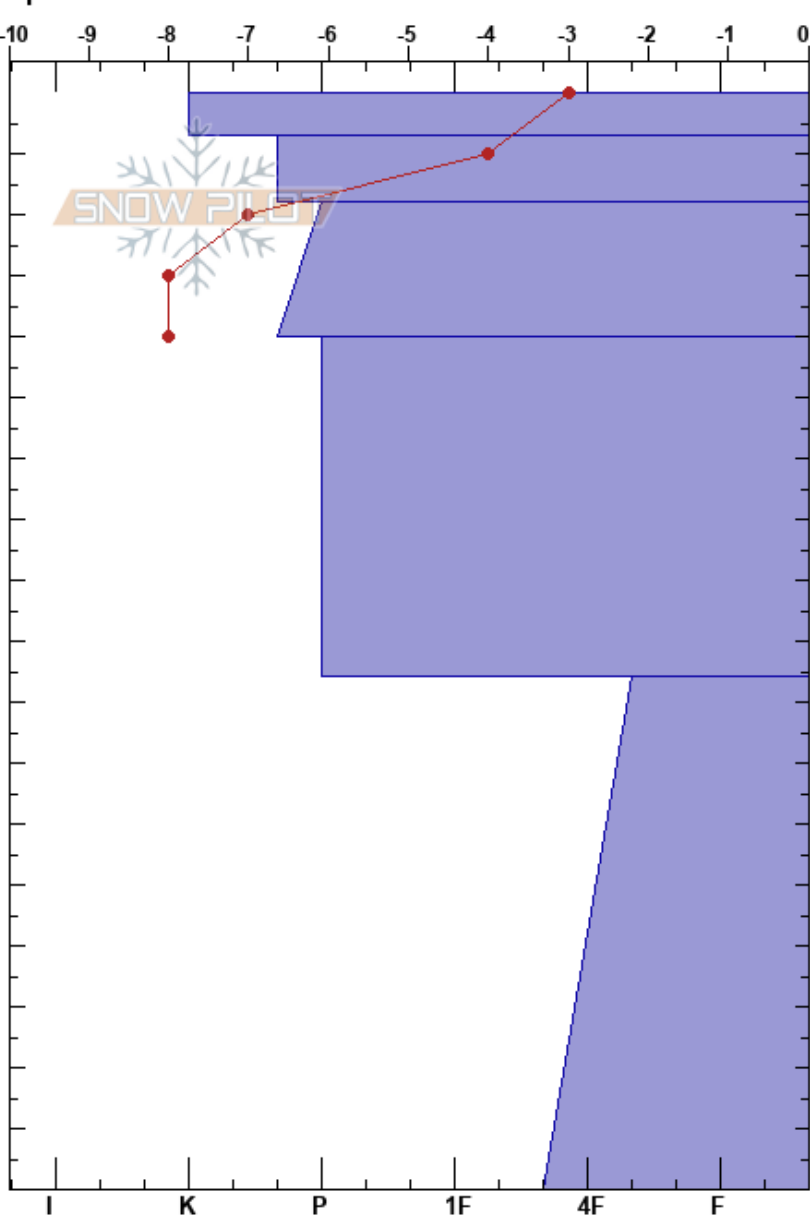

Williams Lake Moraine
Sangre de Cristo Range
NM

Jack Detwiler
03/09/2023 - 12:30pm
Co-ord: 36.55212N, -105.43470W
Slope Angle: 25°
Wind Loading: previous

Stability: HS: 180
Air Temperature: -3°C PF: 5 96-180cm: Problematic layer
Sky Cover: SCT PS: 1
Precipitation: NO
Wind: N Moderate

Elevation: 11440 ft
Aspect: E
Specifics:

Depth (cm)	Crystal		Moisture	ρ kg/m ³	Stability tests & Layer comments
	Form	Size			
0					
0-10	⊙	0.5-1			
10-20	/	0.5			
20-30	•	0.5-1			
30-70	□	0.5-1			
70-100					
100-180	^	2-3			

Notes:

← CT11 @ 140cm
← ECTX