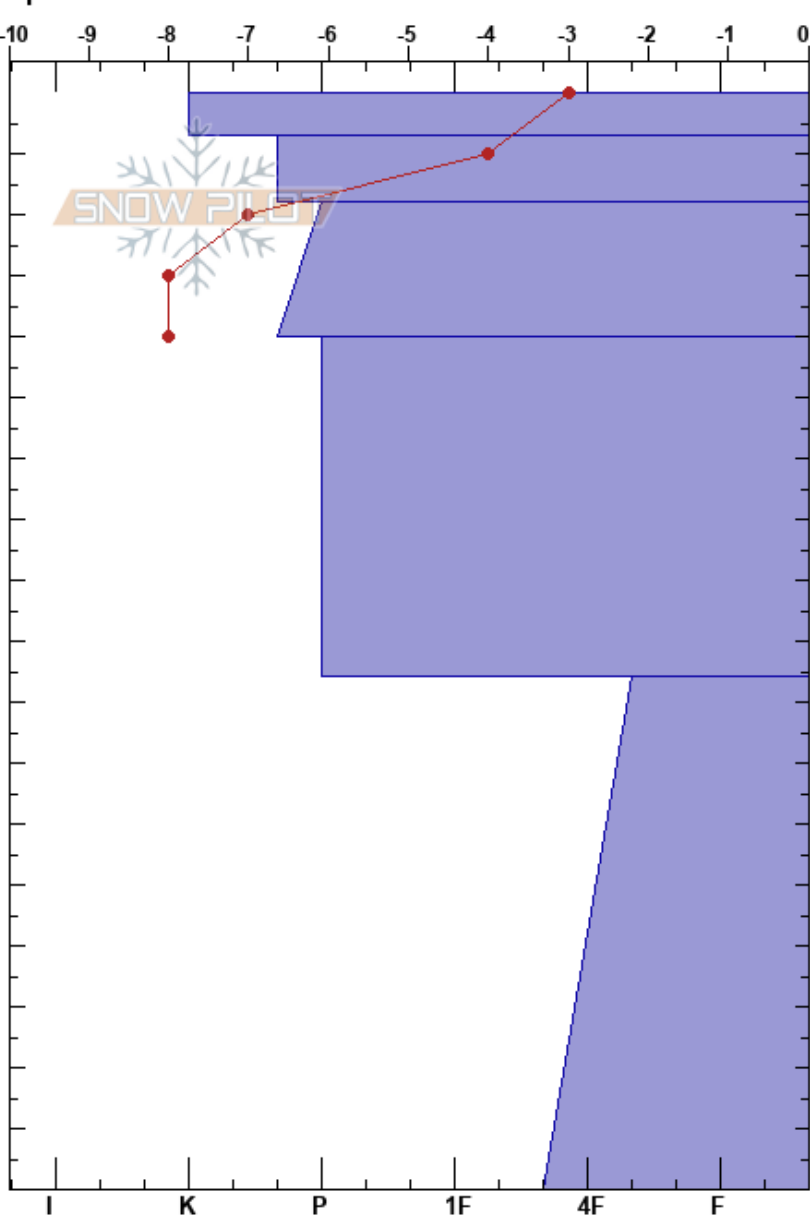

Williams Lake Moraine
Sangre de Cristo Range
NM

Jack Detwiler
03/09/2023 - 12:30pm
Co-ord: 36.55212N, -105.43470W
Slope Angle: 25°
Wind Loading: previous

Stability: HS: 180
Air Temperature: -3°C PF: 5 96-180cm: Problematic layer
Sky Cover: SCT PS: 1
Precipitation: NO
Wind: N Moderate

Elevation: 11440 ft
Aspect: E
Specifics:

Form	Crystal Size	Moisture	ρ kg/m ³	Stability tests & Layer comments
$\odot\odot$	0.5-1			
/	0.5			
•	0.5-1			
□	0.5-1			
^	2-3			← CT11 @ 140cm
				← ECTX

Notes: