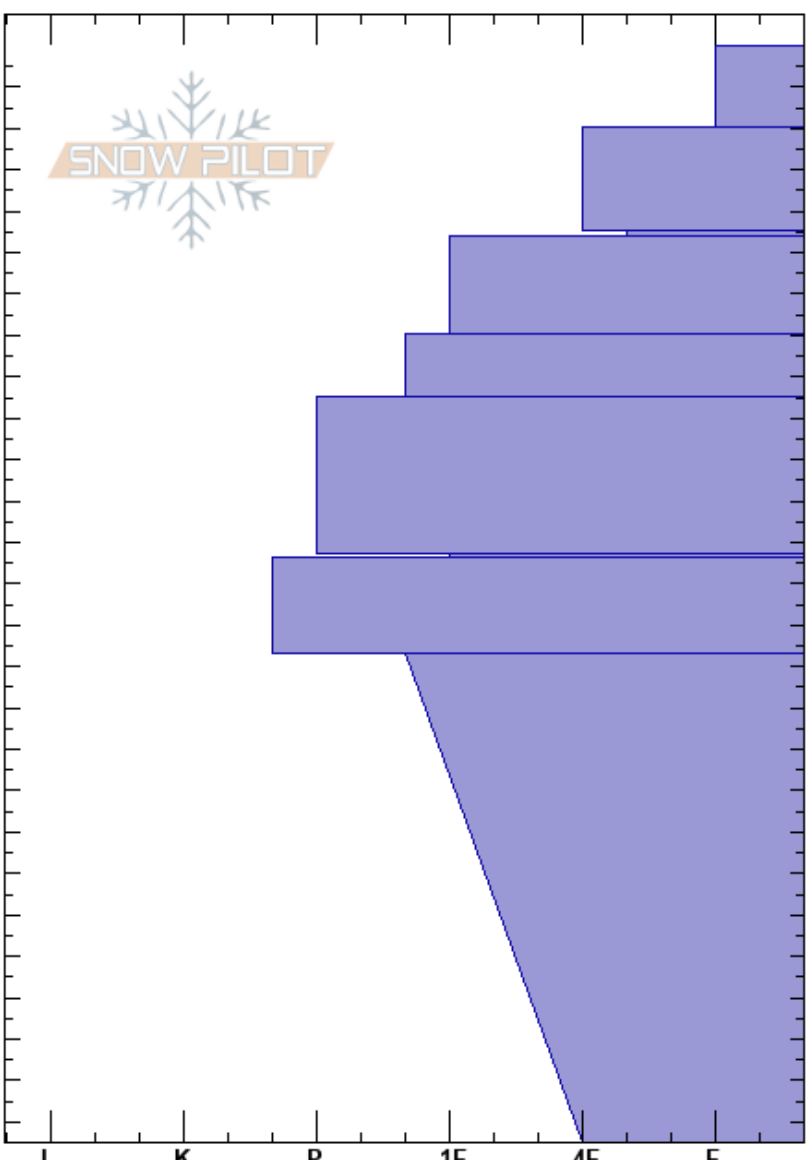

Cookie M Little sister
 valhallas
 BC
 Elevation: 2270 m
 Aspect: N
 Specifics:

Levi Lawrence
 08/03/2023 - 12:00
 Co-ord: 49.97300N, -117.70346E
 Slope Angle: 31°
 Wind Loading:

Stability: HS:265
 Air Temperature: -8.5°C PF: 50 147-265cm: Problematic layer
 Sky Cover: CLR PS: 30
 Precipitation: NO
 Wind: Calm

Height (cm)	Crystal		Moisture	ρ kg/m ³	Stability tests & Layer comments
	Form	Size			
0 - 40					
40 - 50	V	1-2			← CT20, SP @45cm ← ECTN23 @45cm
50 - 120					
120 - 130	V	3			← DT23, SP @123cm
130 - 200					
200 - 210	□	3-4			
210 - 265					