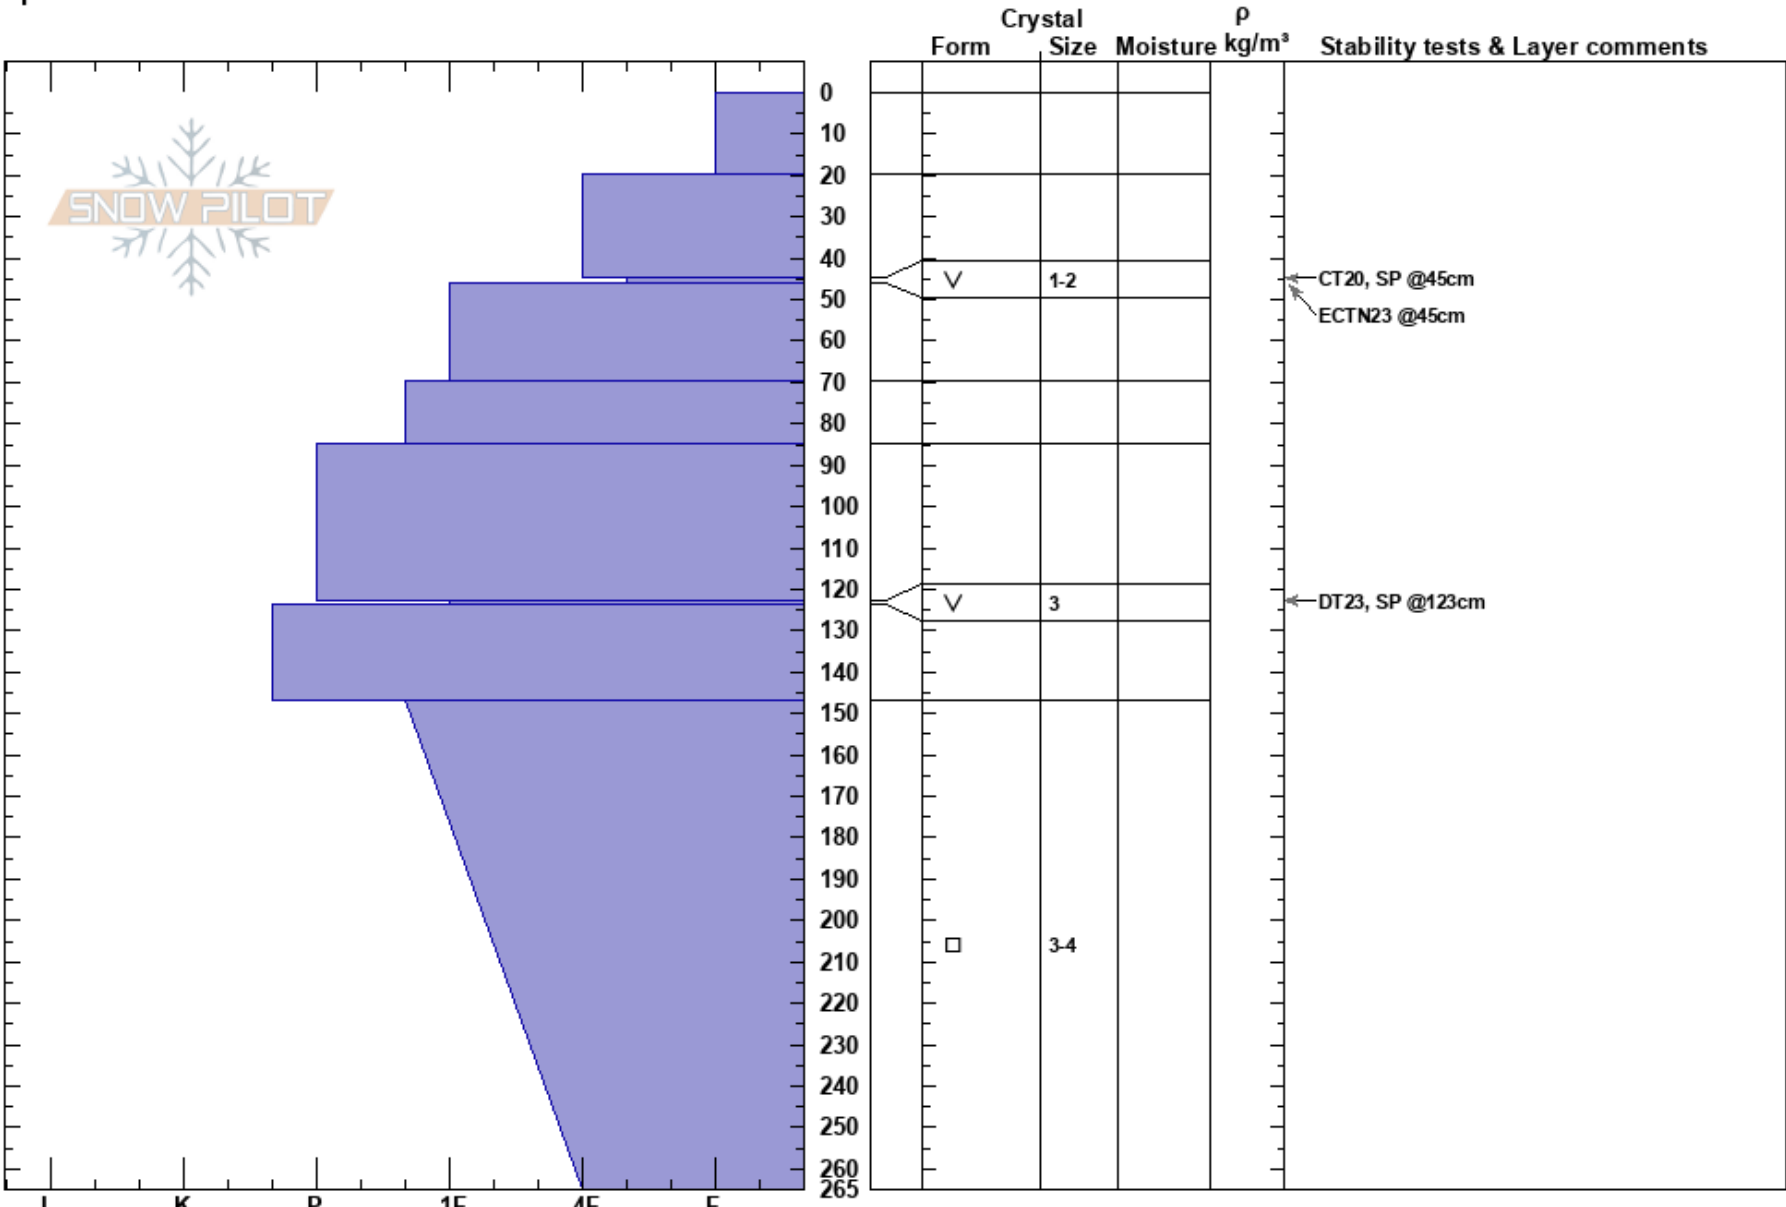

Cookie M Little sister
 valhallas
 BC
 Elevation: 2270 m
 Aspect: N
 Specifics:

Levi Lawrence
 08/03/2023 - 12:00
 Co-ord: 49.97300N, -117.70346E
 Slope Angle: 31°
 Wind Loading:

Stability: HS:265
 Air Temperature: -8.5°C PF: 50 147-265cm: Problematic layer
 Sky Cover: CLR PS: 30
 Precipitation: NO
 Wind: Calm