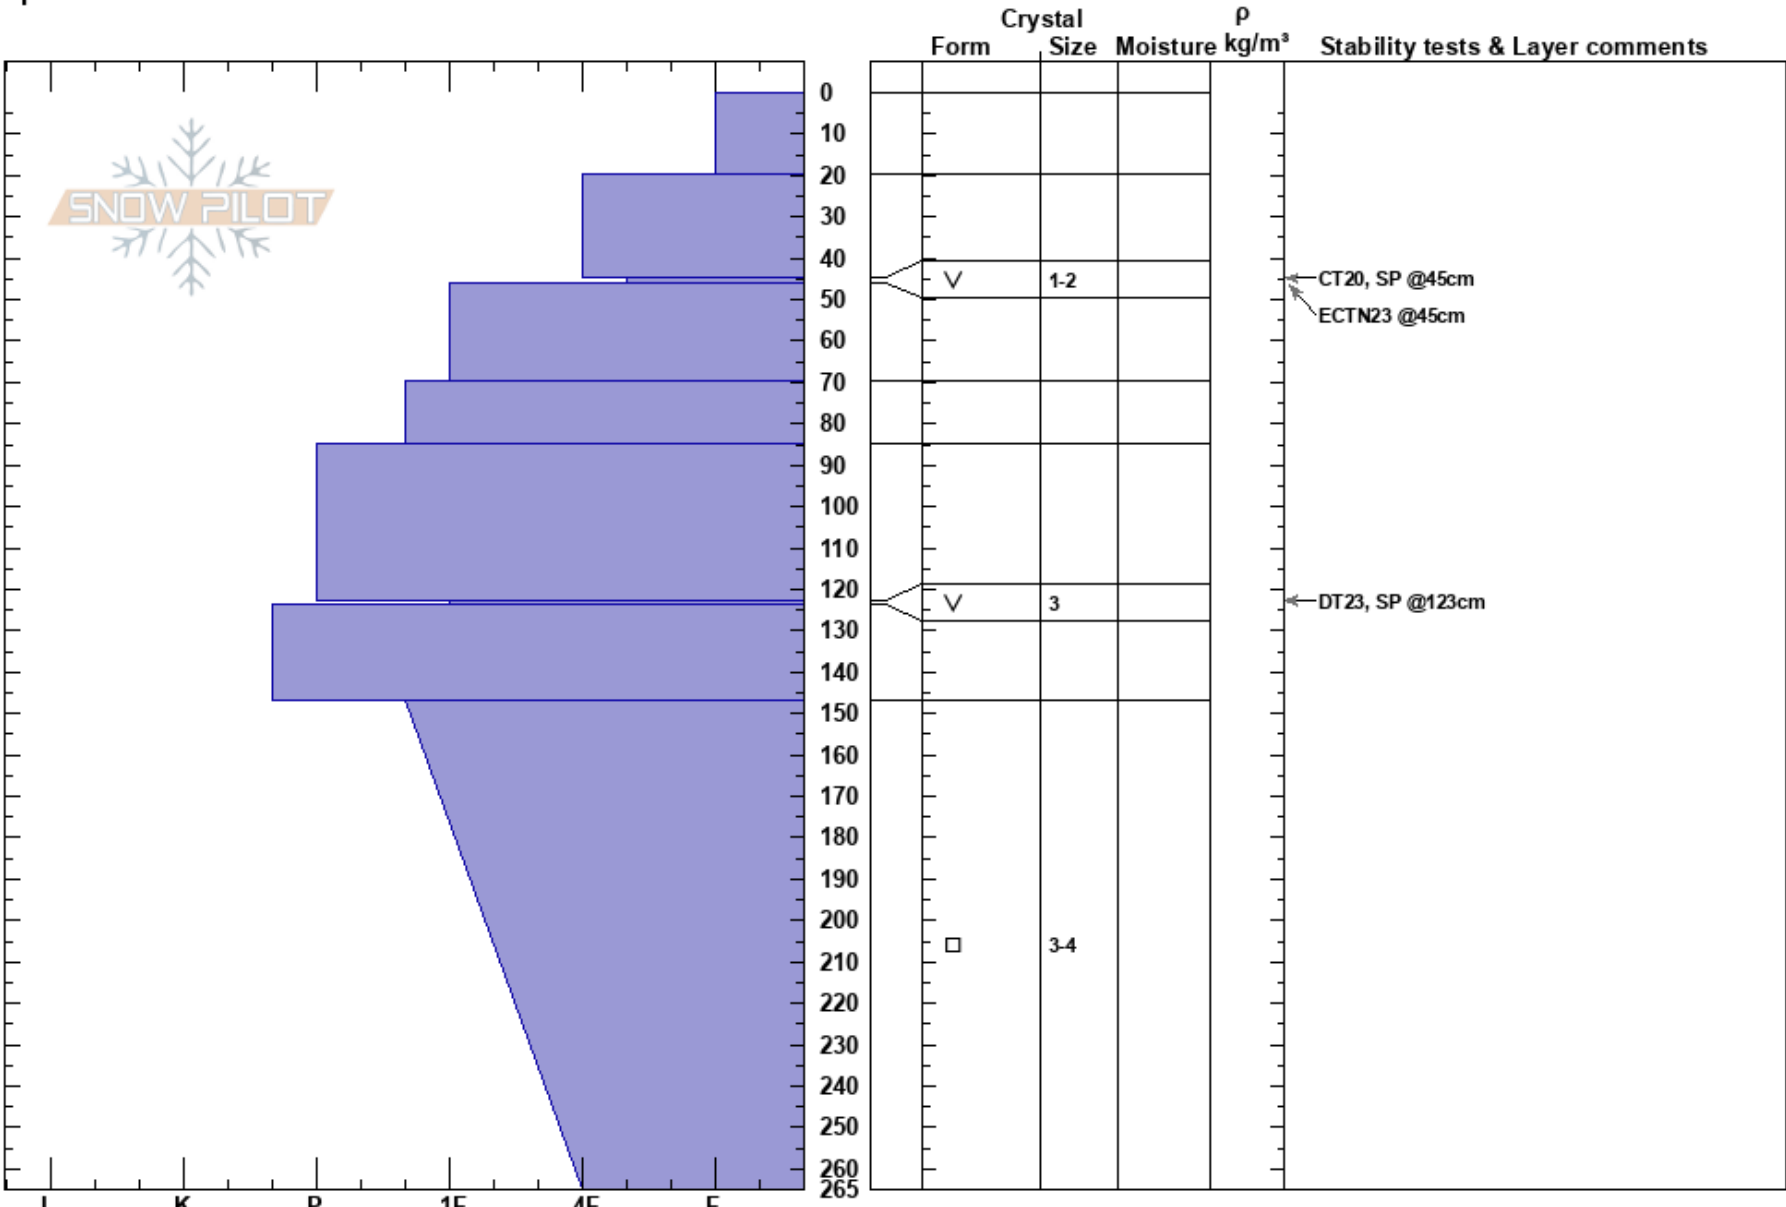

Cookie M Little sister  
 valhallas  
 BC  
 Elevation: 2270 m  
 Aspect: N  
 Specifics:

Levi Lawrence  
 08/03/2023 - 12:00  
 Co-ord: 49.97300N, -117.70346E  
 Slope Angle: 31°  
 Wind Loading:

Stability: HS:265  
 Air Temperature: -8.5°C PF: 50 147-265cm: Problematic layer  
 Sky Cover: CLR PS: 30  
 Precipitation: NO  
 Wind: Calm