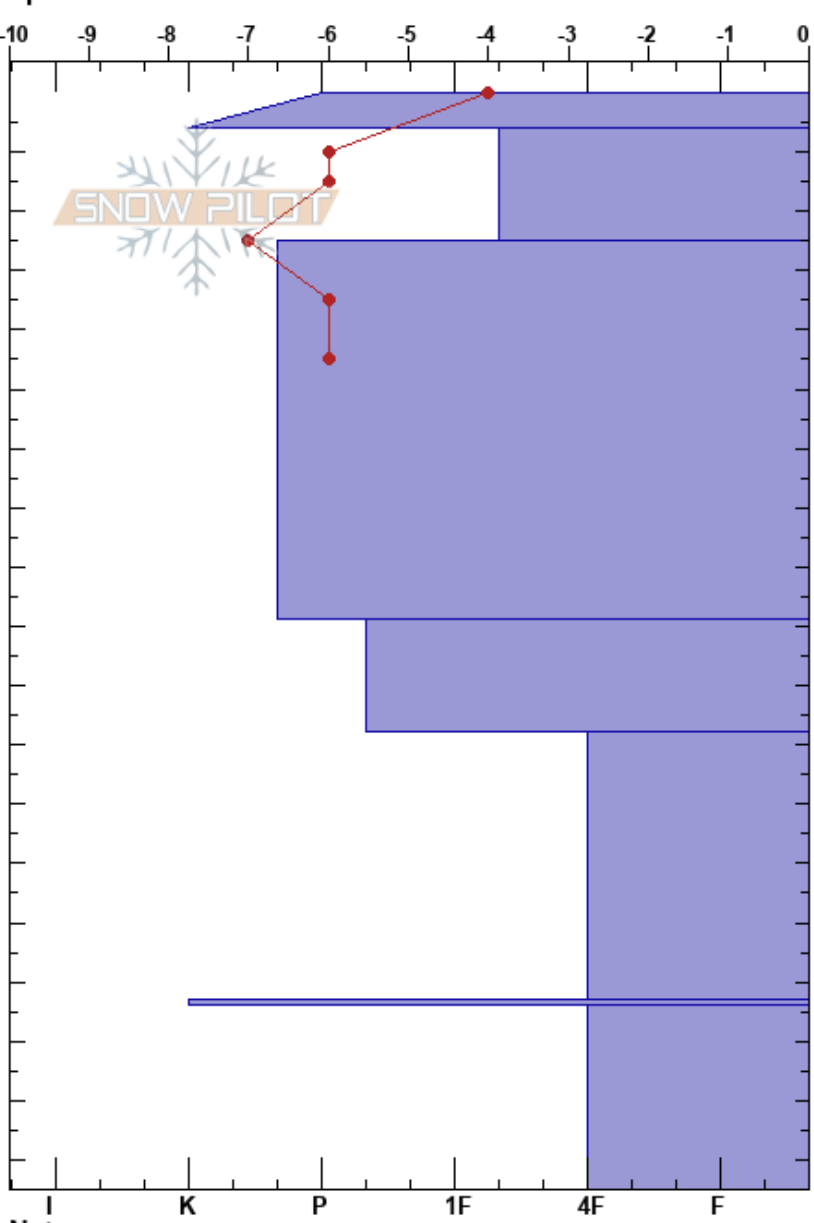

Below S Bowl L. Fork
Sangre de Cristo Range
NM

Makensie Forsyth
03/09/2023 - 12:00pm
Co-ord: 36.55315N, -105.43250W
Slope Angle: 33°
Wind Loading: yes

Stability:
Air Temperature: -1°C
Sky Cover: BKN
Precipitation: NO
Wind: N Moderate

HS: 185
PF: 20 108-153cm: Problematic layer
PS: 3

Elevation: 11422 ft
Aspect: 68°
Specifics:

Form	Crystal		ρ kg/m ³	Stability tests & Layer comments
	Size	Moisture		
/	0.5-1.5			
/ (•)	0.5-1.5			
•	0.5-1			← ECTN12 @25cm
• (□)	1-2			← CT15, SC @108cm ← PST55/108 (End) @108cm
□	2-3			
○				
^	2-4			