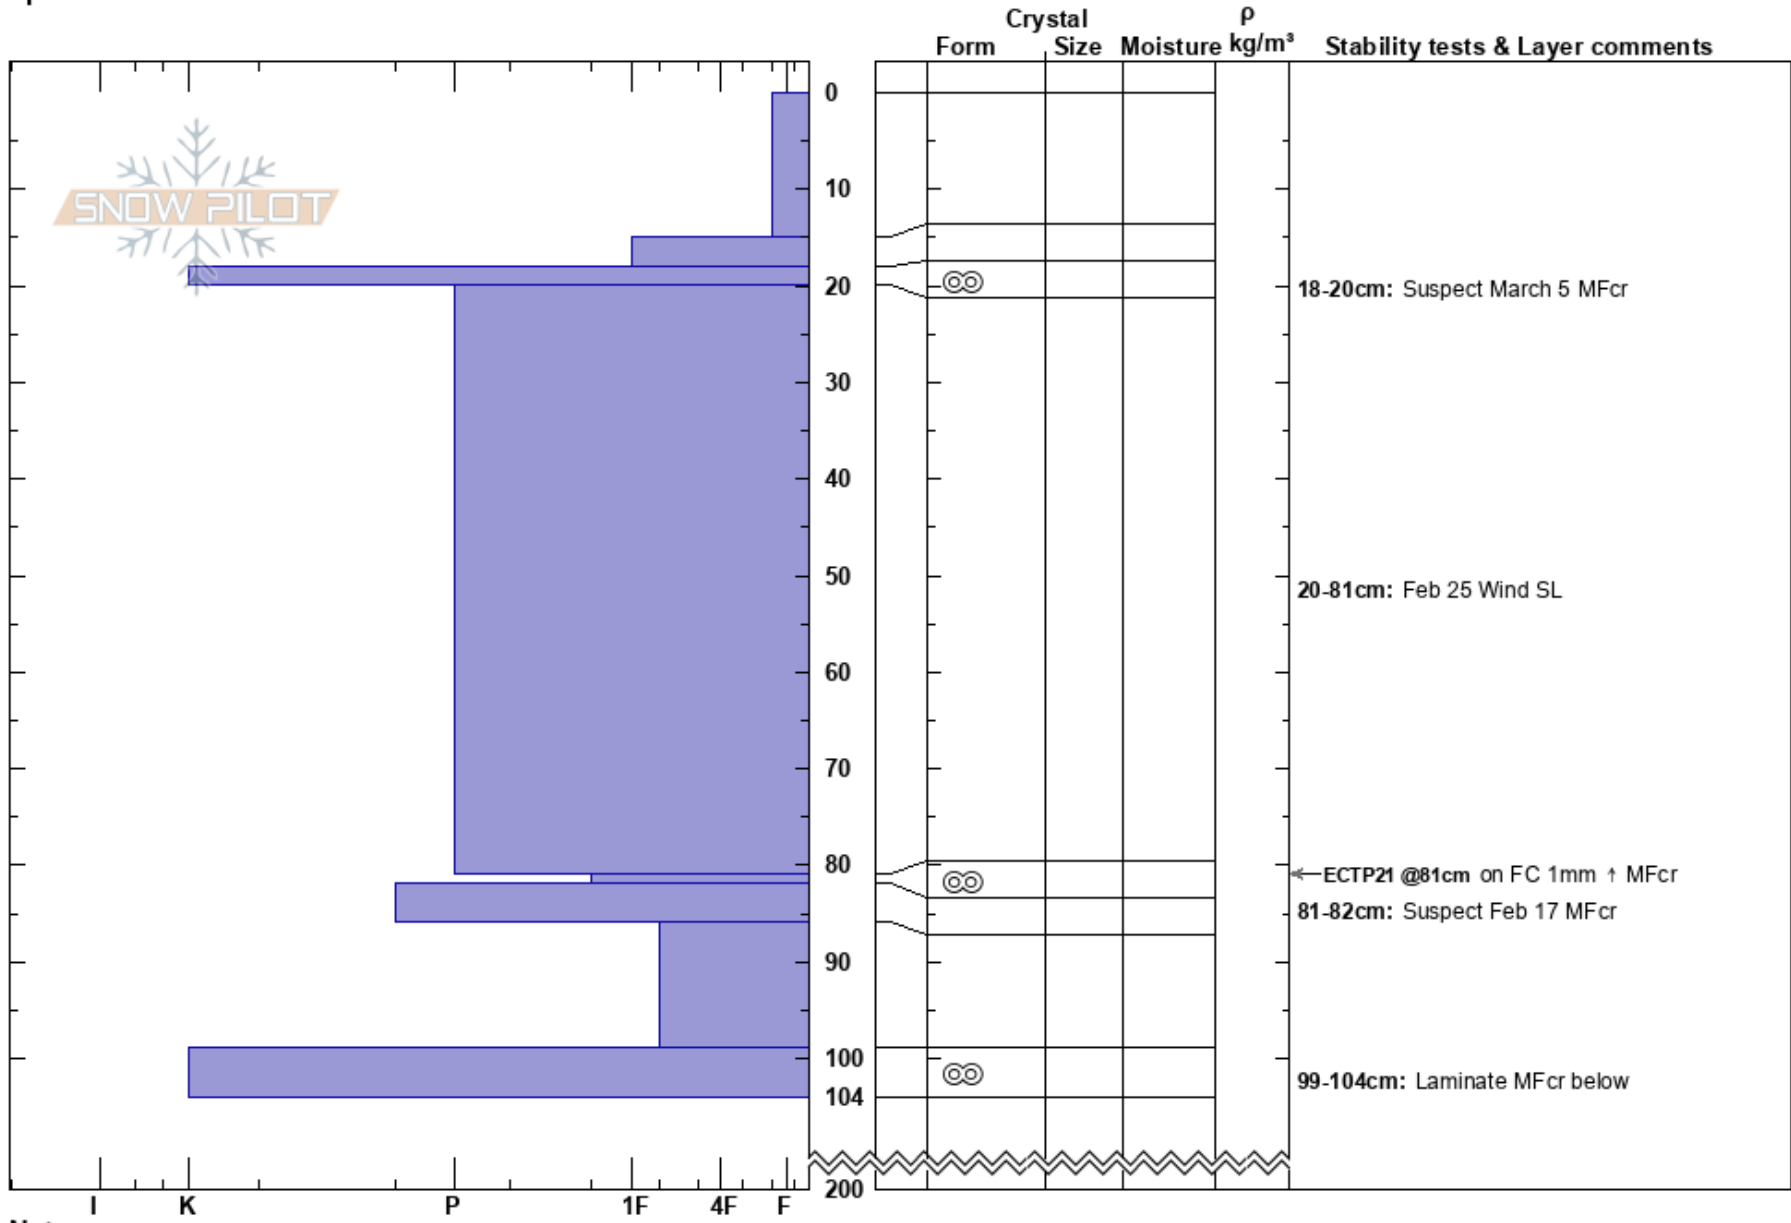

Above upper SK road  
 Selkirks  
 BC  
**Elevation:** 1990 m  
**Aspect:** 200°  
**Specifics:**

Greg Barnhouse  
 09/03/2023 - 15:25  
**Co-ord:** 49.44605N, -117.13160W  
**Slope Angle:** 32°  
**Wind Loading:**

**Stability:**  
**Air Temperature:**  
**Sky Cover:** BKN  
**Precipitation:** NO  
**Wind:** SW Light Breeze

**HS:** 200  
**PF:** 15  
**Layer Notes:**  
 18-20cm: Suspect March 5 MFcr  
 20-81cm: Feb 25 Wind SL  
 81-82cm: Suspect Feb 17 MFcr  
 99-104cm: Laminate MFcr below

**Notes:** Observers: GB, JW, JWM  
 Site: Open TL. Wind and sun exposed. 10 m below ridgetop. Stumpy ground cover