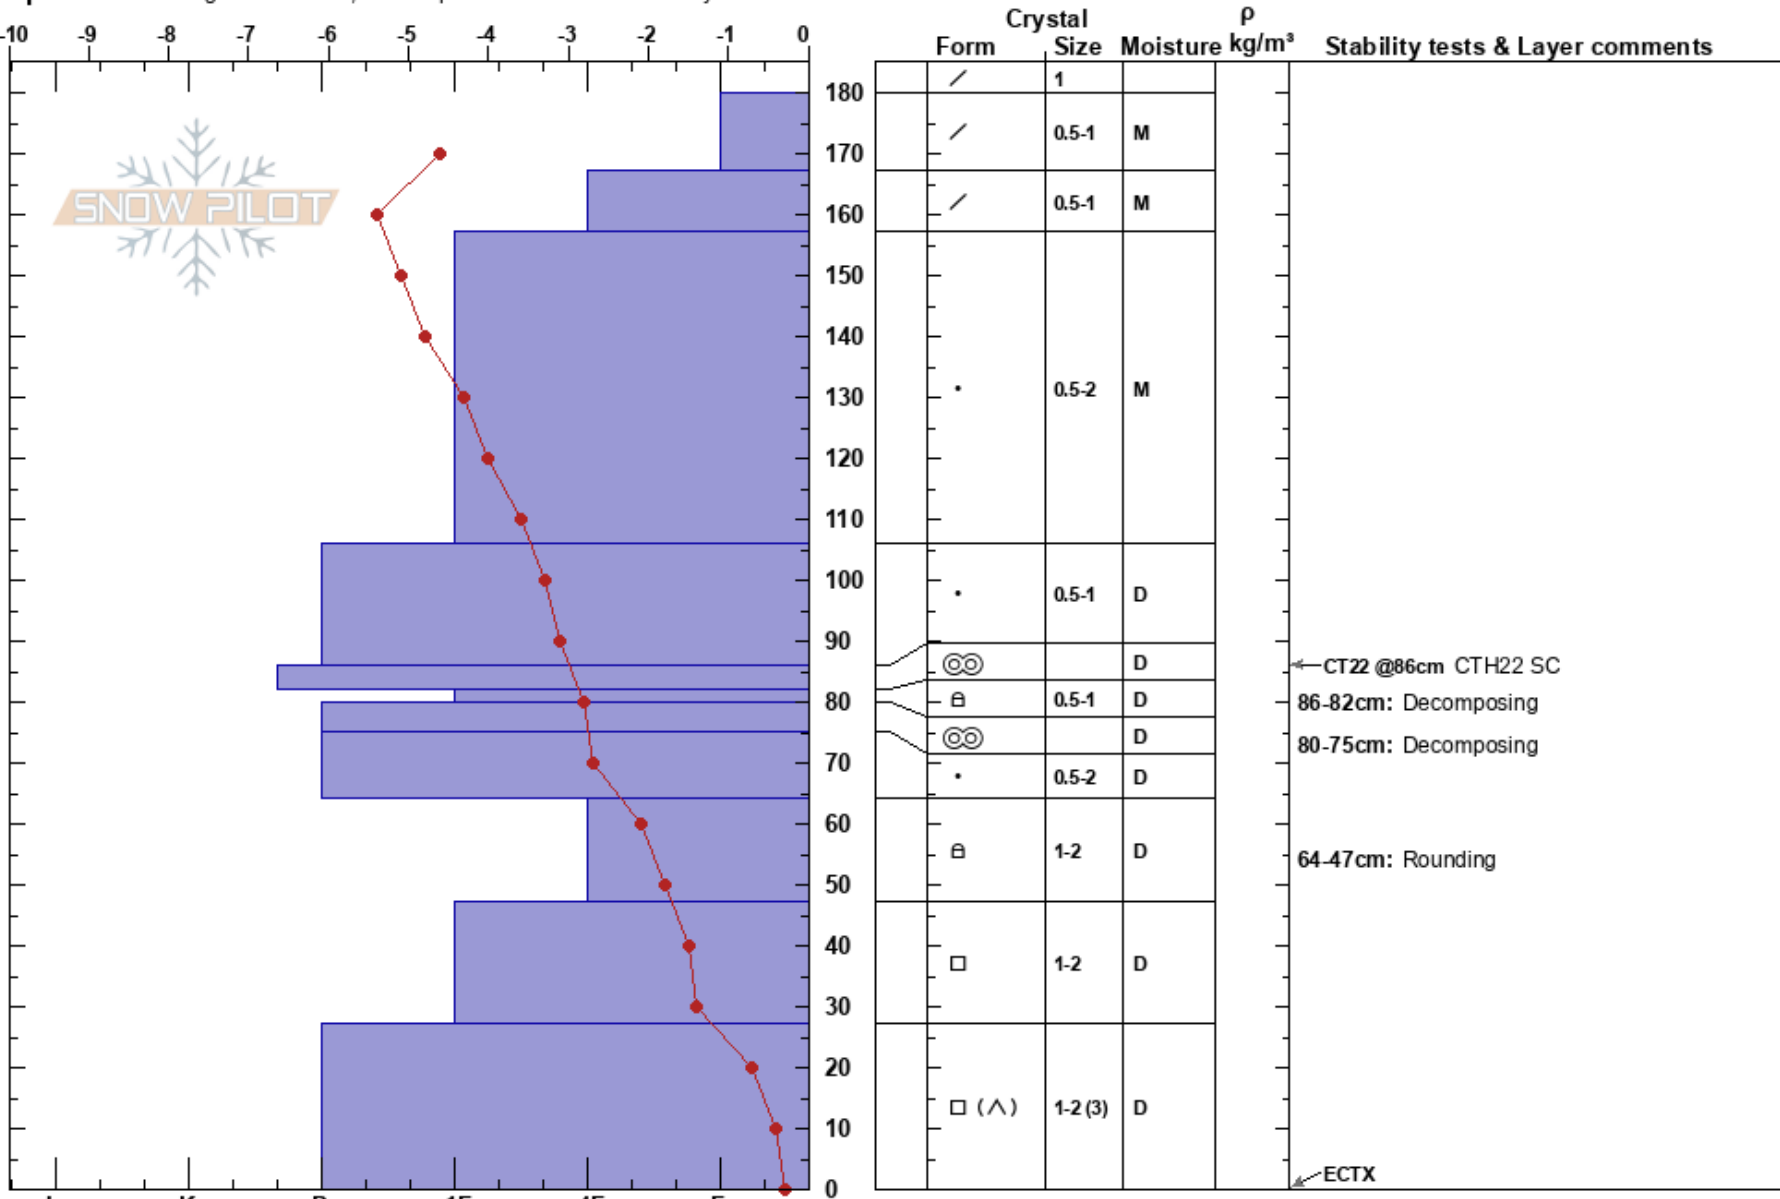

Resort Creek  
 Monashee  
 BC  
 Elevation: 1330 m  
 Aspect: 250°

Charles Albrow  
 09/03/2023 - 13:25  
 Co-ord: 50.88322N, -119.90971W  
 Slope Angle: 45°  
 Wind Loading:

Stability: Good  
 Air Temperature: -0.2°C  
 Sky Cover: SCT  
 Precipitation: NO  
 Wind: Calm

HS: 180  
 PF: 25  
 Layer Notes:  
 86-82cm: Decomposing  
 86-82cm: Problematic layer  
 80-75cm: Decomposing  
 64-47cm: Rounding

Specifics: Pit dug in a Ski Area; Pit is representative of backcountry

Notes: Steep, above creek bed, lower elevation, but similar aspect to Alligator slide path