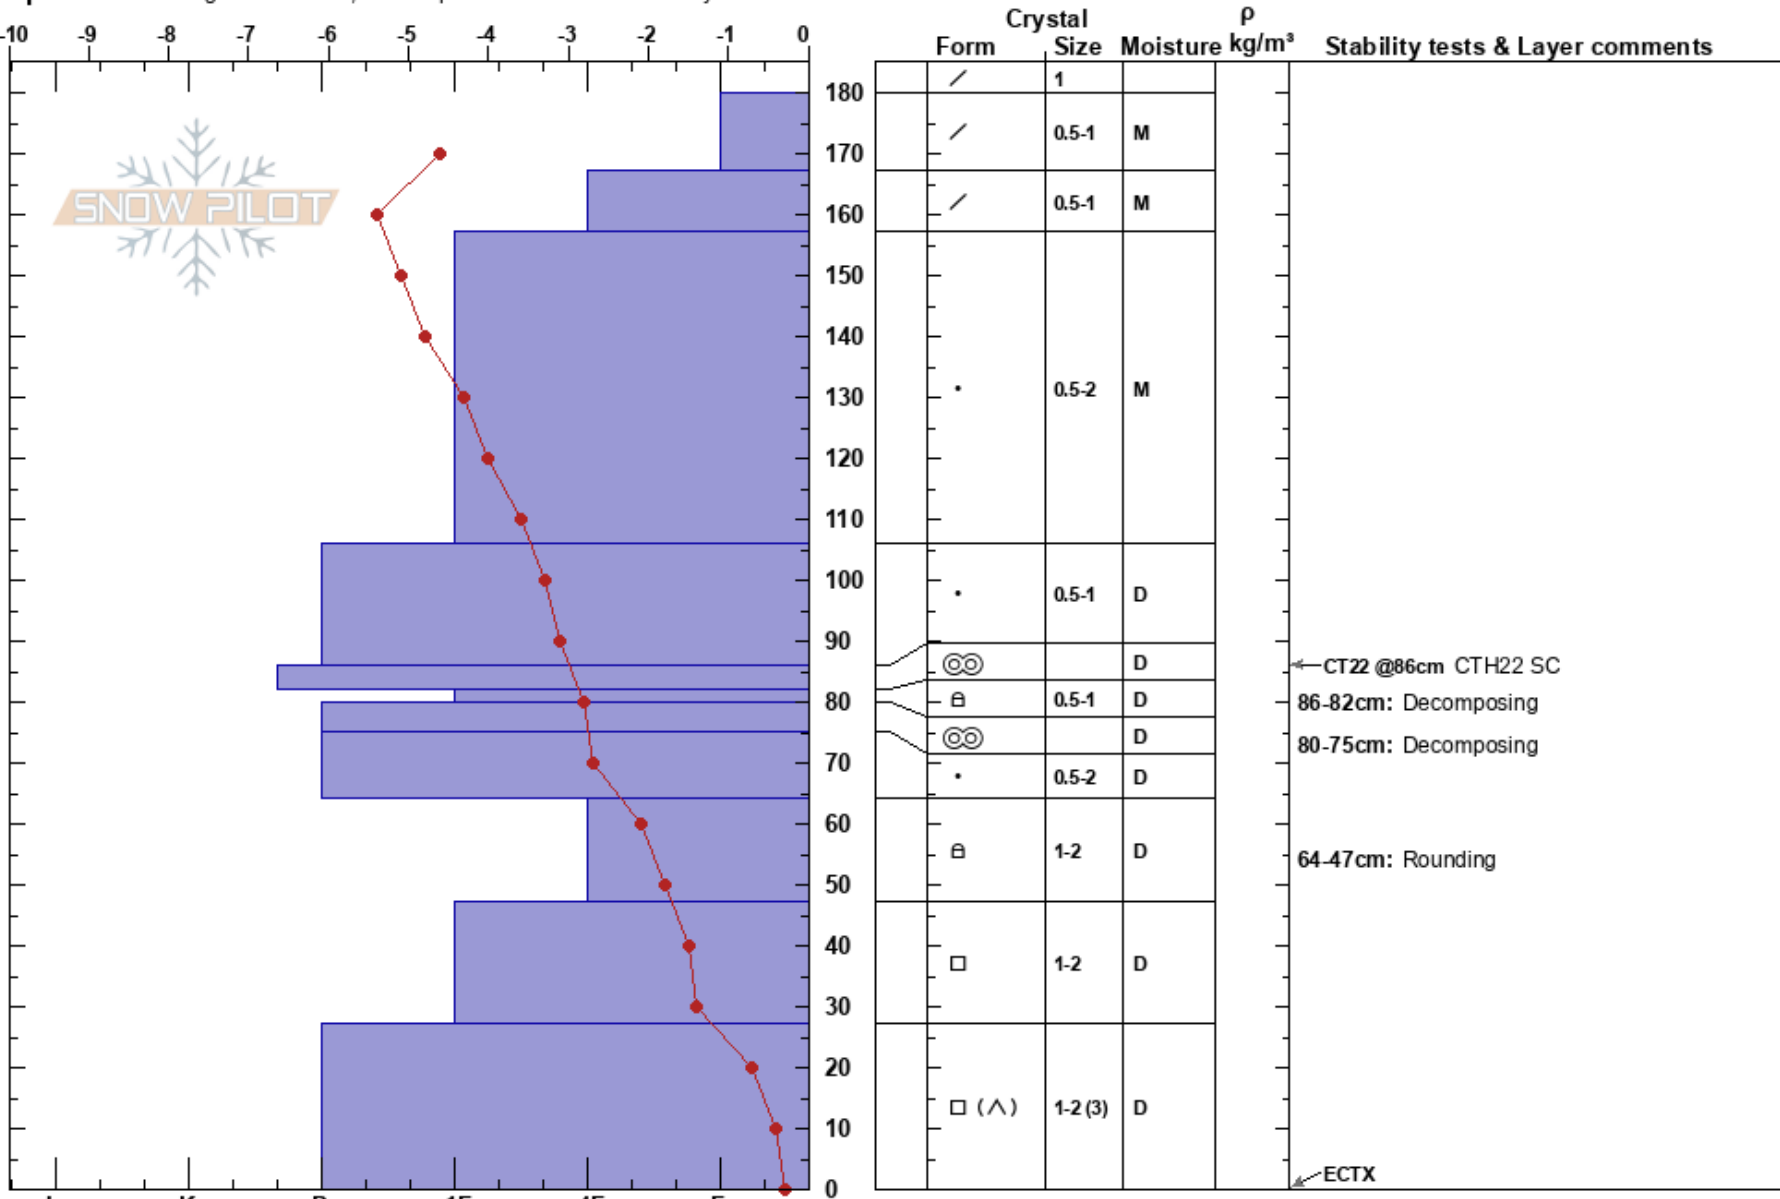

Resort Creek
 Monashee
 BC
 Elevation: 1330 m
 Aspect: 250°

Charles Albrow
 09/03/2023 - 13:25
 Co-ord: 50.88322N, -119.90971W
 Slope Angle: 45°
 Wind Loading:

Stability: Good
 Air Temperature: -0.2°C
 Sky Cover: SCT
 Precipitation: NO
 Wind: Calm

HS: 180
 PF: 25
 Layer Notes:
 86-82cm: Decomposing
 86-82cm: Problematic layer
 80-75cm: Decomposing
 64-47cm: Rounding

Specifics: Pit dug in a Ski Area; Pit is representative of backcountry

Notes: Steep, above creek bed, lower elevation, but similar aspect to Alligator slide path